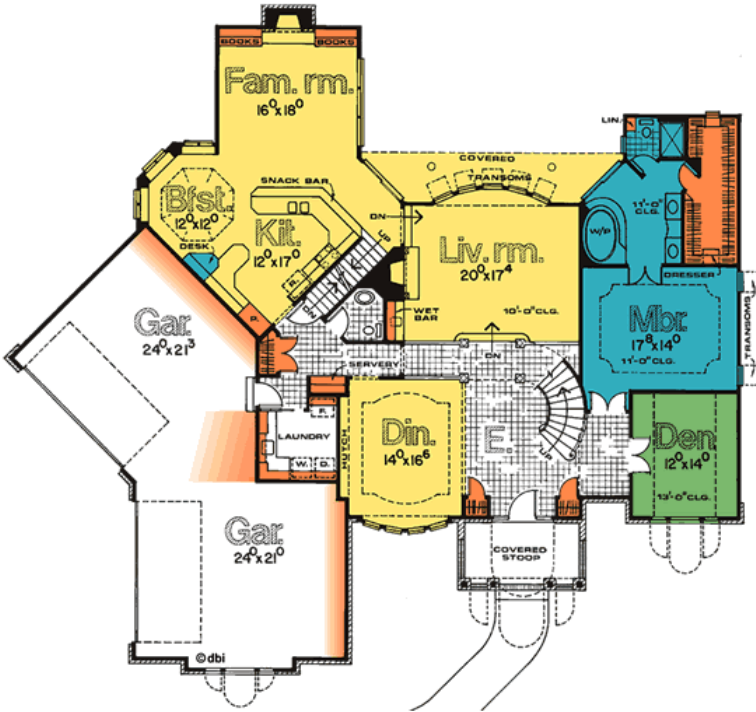

## 2218-Menards

2617' Main Level, 1072' Upper Level  
3689' Total Finished Square Feet

1 1/2 Story with 4 bedroom(s)  
Footprint: 83' 5" wide by 73' 4" deep  
Design Type: European

PDF Price \$1030 || 1 Set Price \$1030  
4 Set Price \$1105 || 8 Set Price \$1225