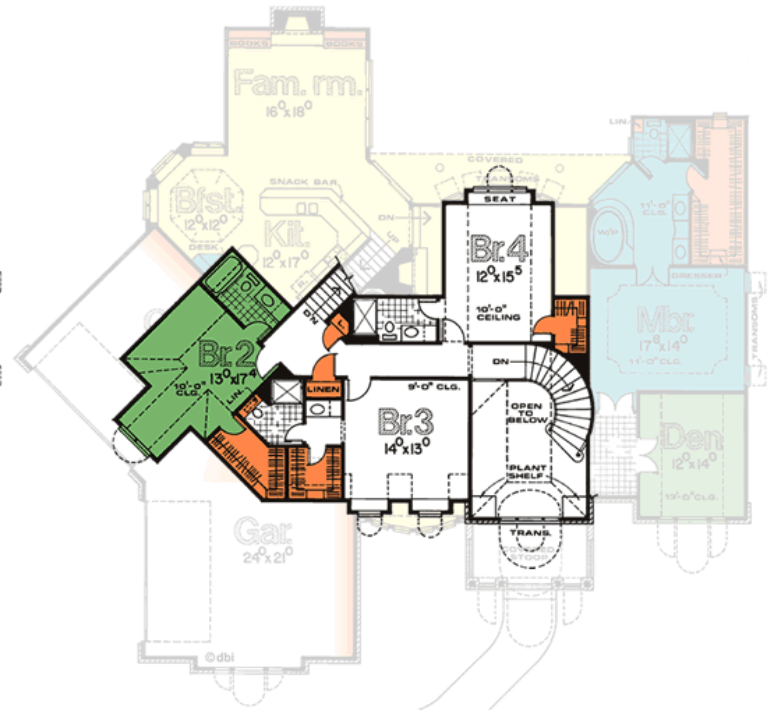

## 2218-Menards

2617' Main Level, 1072' Upper Level  
3689' Total Finished Square Feet

1 1/2 Story with 4 bedroom(s)  
Footprint: 83' 5" wide by 73' 4" deep  
Design Type: European

PDF Price \$1030 || 1 Set Price \$1030  
4 Set Price \$1105 || 8 Set Price \$1225