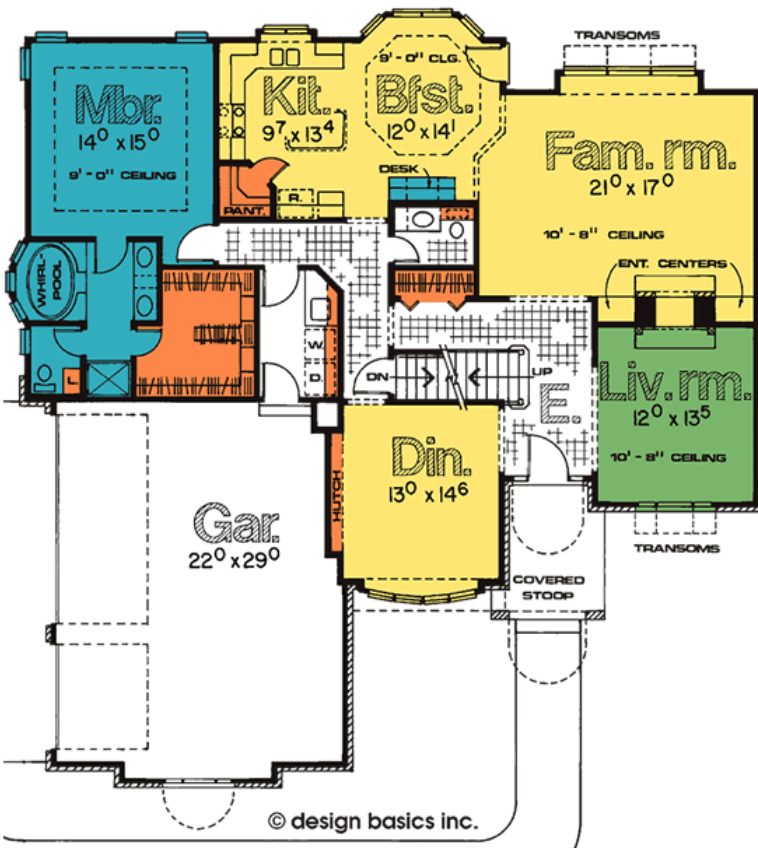

2174-Menards

1860' Main Level, 848' Upper Level
2708' Total Finished Square Feet

1 1/2 Story with 4 bedroom(s)
Footprint: 56' 0" wide by 59' 4" deep
Design Type: European

PDF Price \$855 || 1 Set Price \$855
4 Set Price \$930 || 8 Set Price \$1050