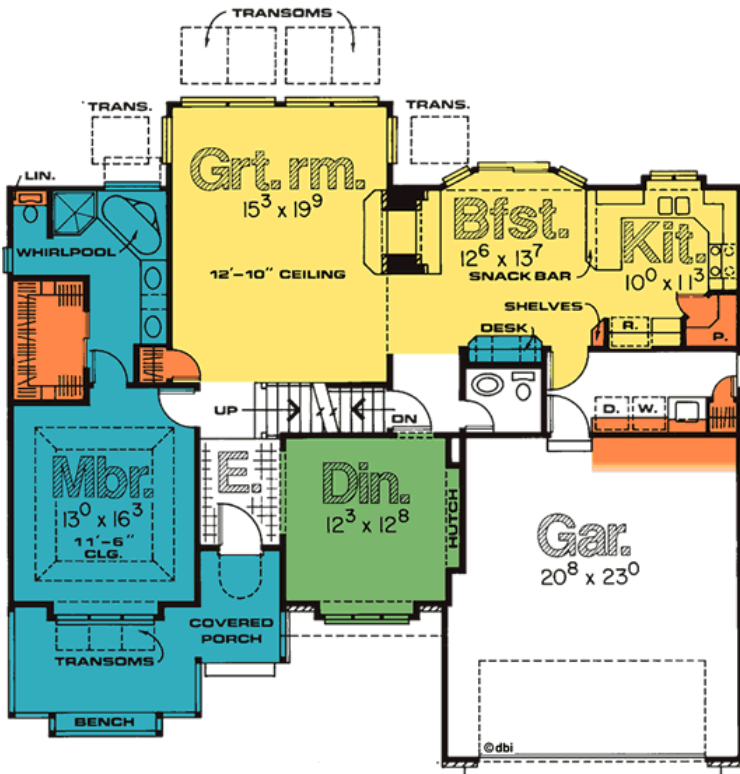

1863-Menards

1421' Main Level, 578' Upper Level
 1999' Total Finished Square Feet

1 1/2 Story with 4 bedroom(s)
 Footprint: 52' 0" wide by 47' 4" deep
 Design Type: Victorian

PDF Price \$775 || 1 Set Price \$775
 4 Set Price \$850 || 8 Set Price \$970