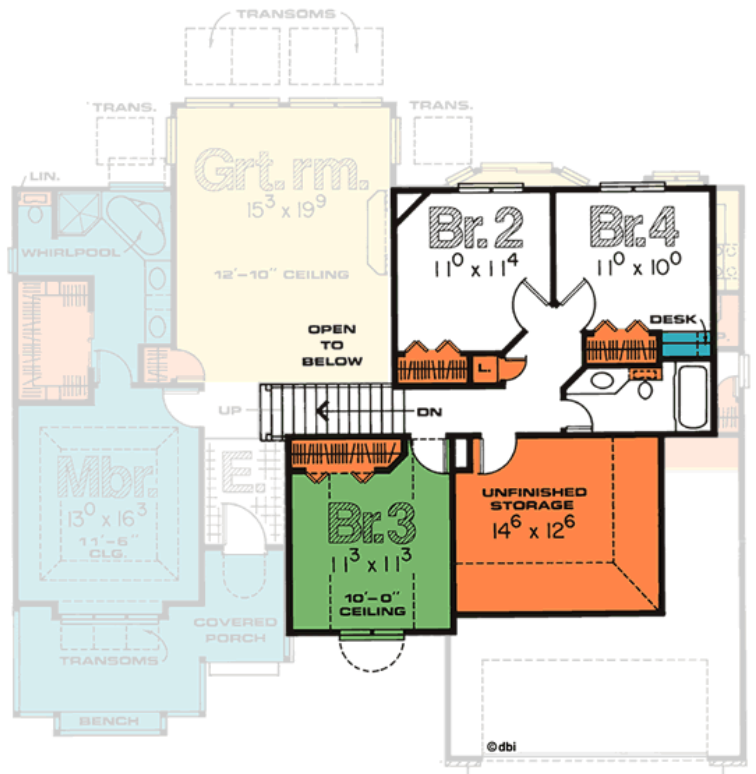

1863-Menards

1421' Main Level, 578' Upper Level
 1999' Total Finished Square Feet

1 1/2 Story with 4 bedroom(s)
 Footprint: 52' 0" wide by 47' 4" deep
 Design Type: Victorian

PDF Price \$775 || 1 Set Price \$775
 4 Set Price \$850 || 8 Set Price \$970