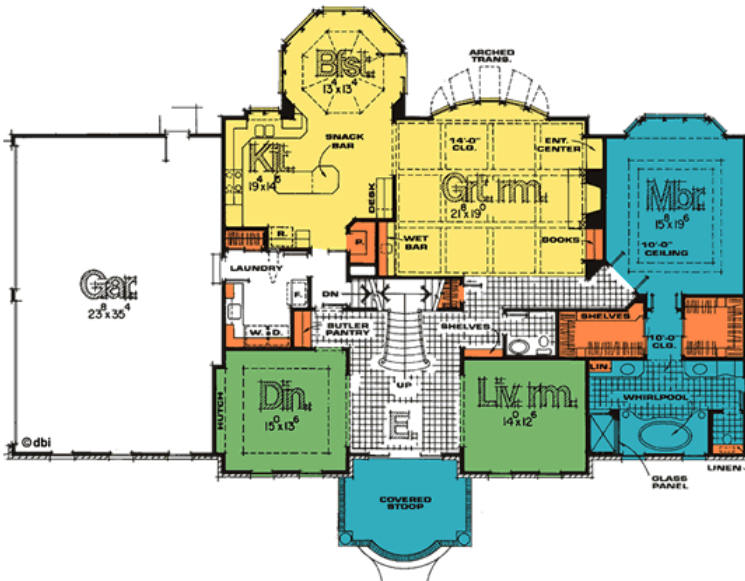

# 1588-Menards

2500' Main Level, 973' Upper Level  
3473' Total Finished Square Feet

1 1/2 Story with 4 bedroom(s)  
Footprint: 84' 0" wide by 52' 0" deep  
Design Type: Colonial

-----  
PDF Price \$925 || 1 Set Price \$925  
4 Set Price \$1000 || 8 Set Price \$1120