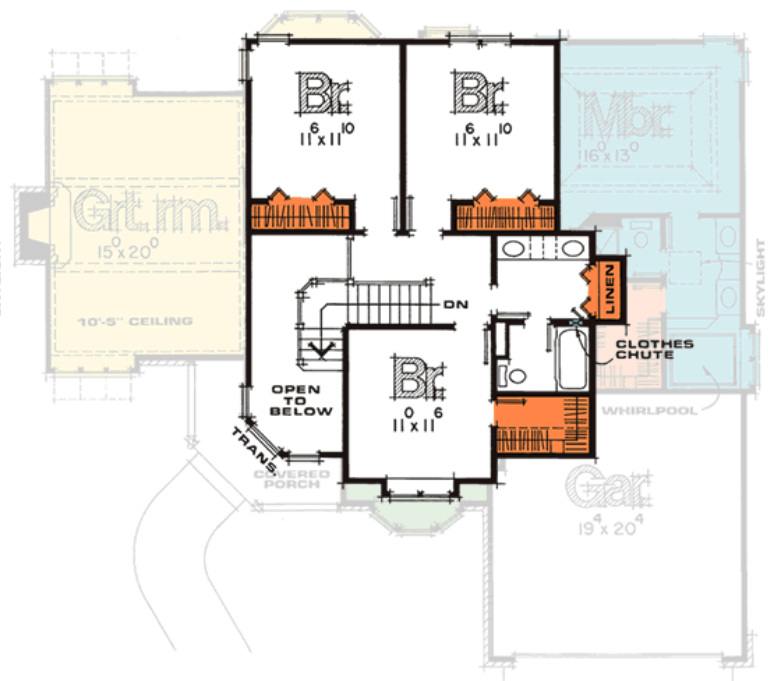

1554-Menards

1551' Main Level, 725' Upper Level
2276' Total Finished Square Feet

1 1/2 Story with 4 bedroom(s)
Footprint: 54' 0" wide by 50' 0" deep
Design Type: Traditional

PDF Price \$805 || 1 Set Price \$805
4 Set Price \$880 || 8 Set Price \$1000