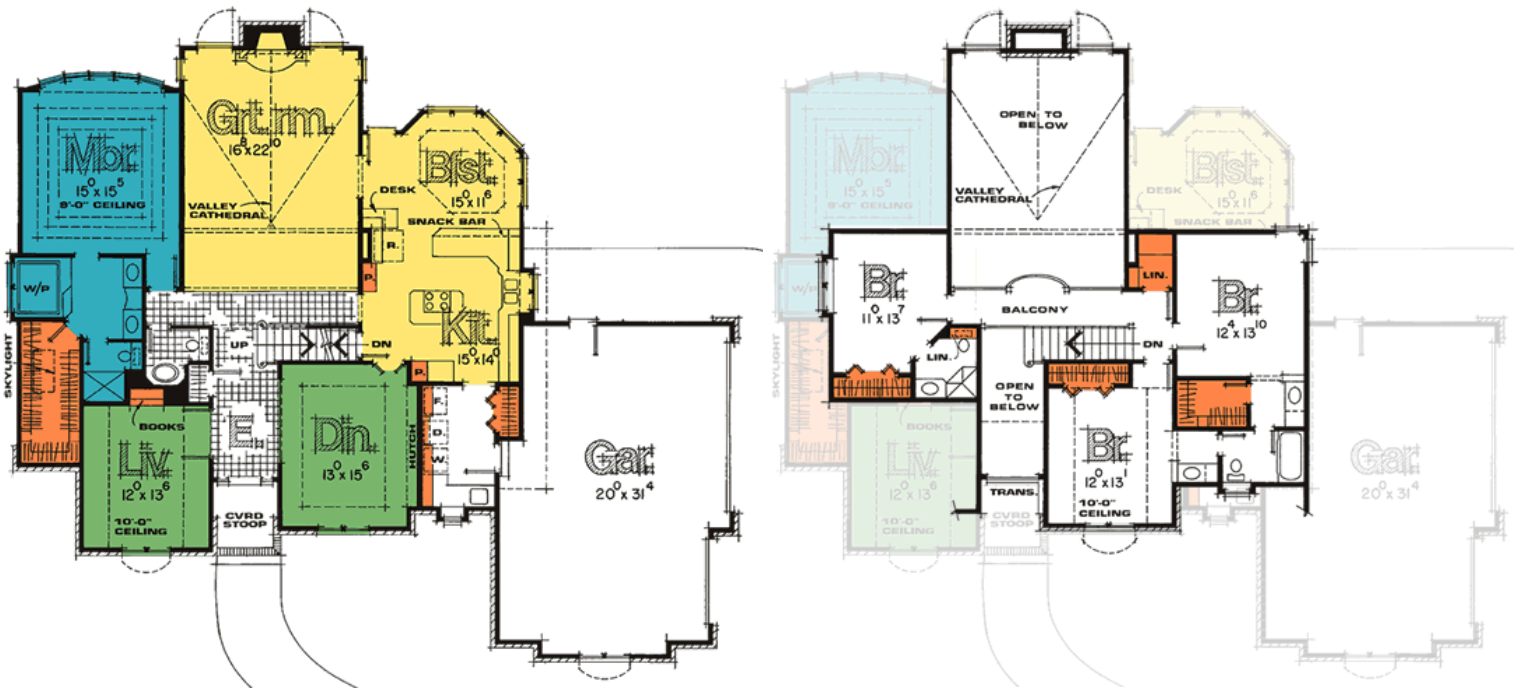

1486-Menards

1972' Main Level, 893' Upper Level
2865' Total Finished Square Feet

1 1/2 Story with 4 bedroom(s)
Footprint: 68' 0" wide by 58' 0" deep
Design Type: European

PDF Price \$865 || 1 Set Price \$865
4 Set Price \$940 || 8 Set Price \$1060