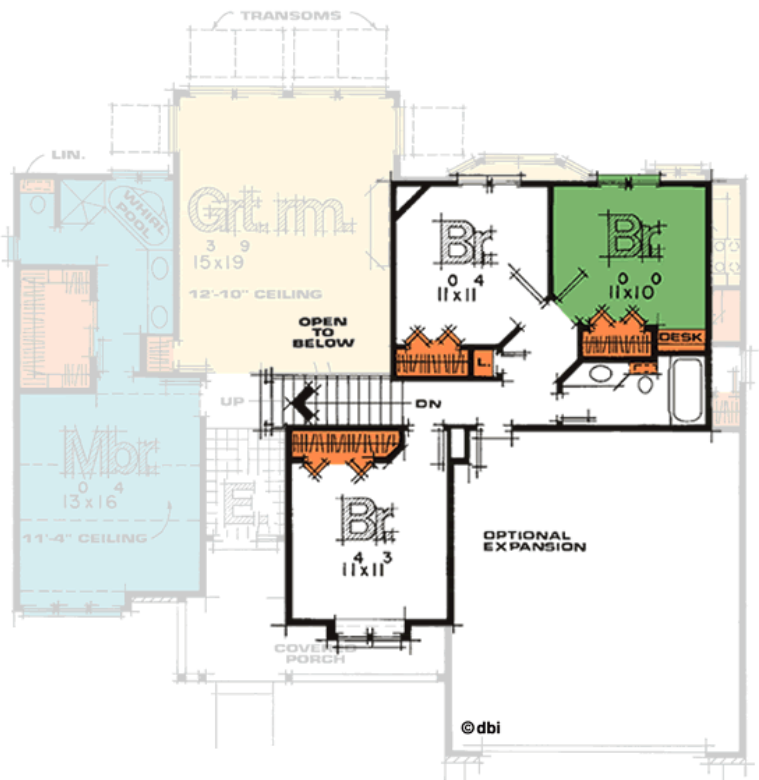

1380-Menards

1421' Main Level, 578' Upper Level
1999' Total Finished Square Feet

1 1/2 Story with 4 bedroom(s)
Footprint: 52' 0" wide by 47' 4" deep
Design Type: Traditional

PDF Price \$775 || 1 Set Price \$775
4 Set Price \$850 || 8 Set Price \$970