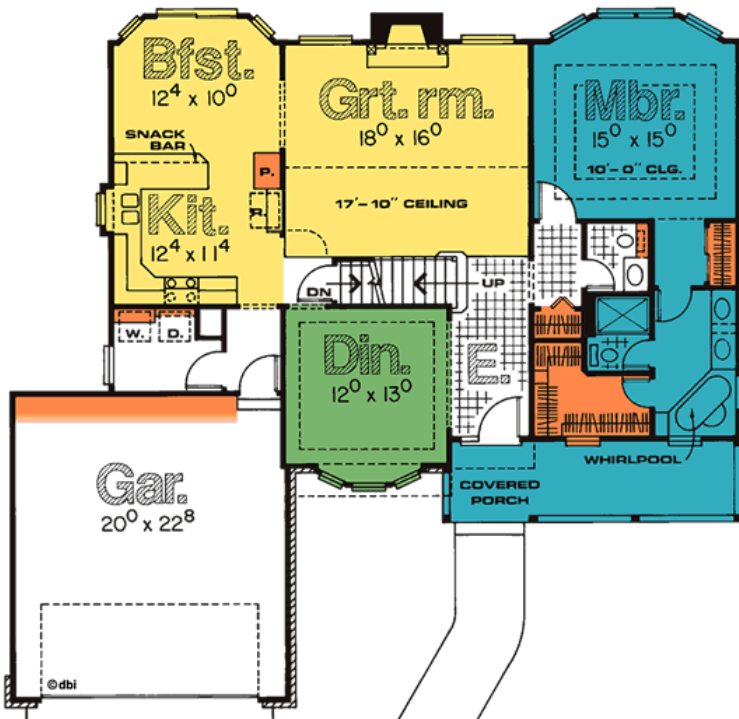

3381-Menards

1426' Main Level, 611' Upper Level
2037' Total Finished Square Feet

1 1/2 Story with 4 bedroom(s)
Footprint: 54' 0" wide by 51' 4" deep
Design Type: Traditional

PDF Price \$785 || 1 Set Price \$785
4 Set Price \$860 || 8 Set Price \$980