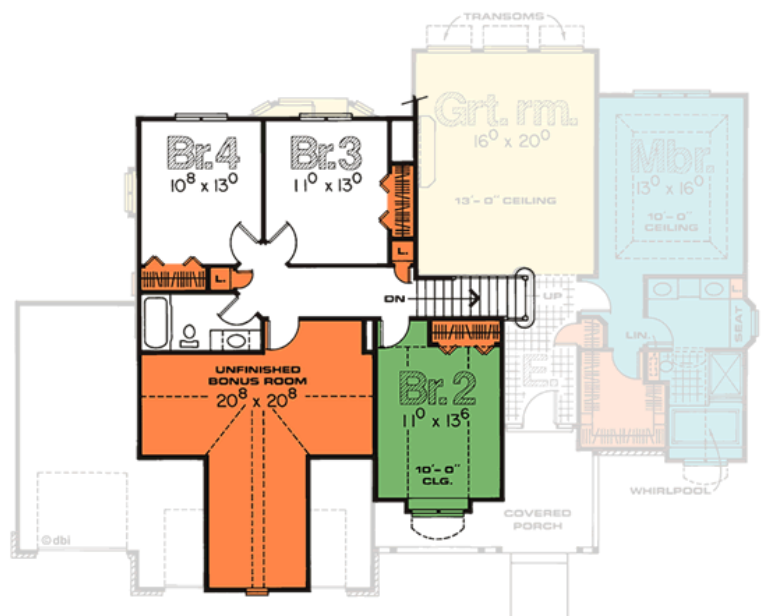

3249-Menards

1597' Main Level, 685' Upper Level
2282' Total Finished Square Feet

1 1/2 Story with 4 bedroom(s)
Footprint: 65' 4" wide by 48' 8" deep
Design Type: Traditional

PDF Price \$805 || 1 Set Price \$805
4 Set Price \$880 || 8 Set Price \$1000