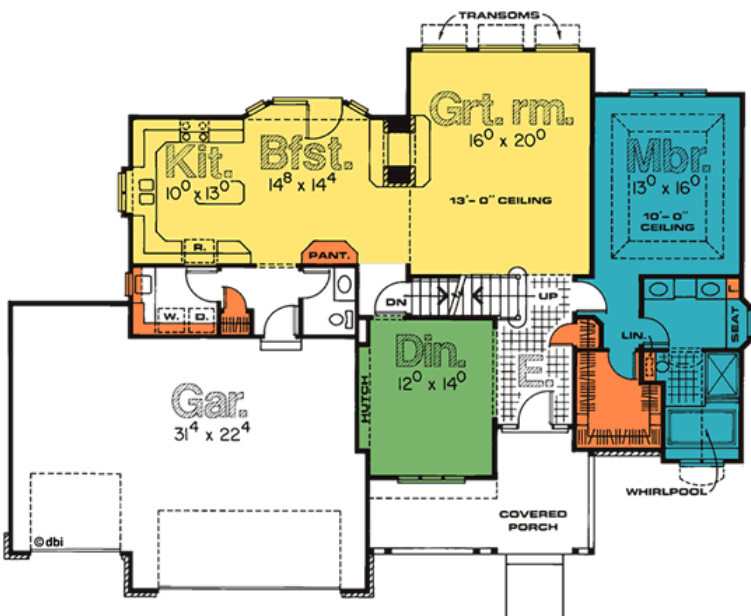

3249-Menards

1597' Main Level, 685' Upper Level
2282' Total Finished Square Feet

1 1/2 Story with 4 bedroom(s)
Footprint: 65' 4" wide by 48' 8" deep
Design Type: Traditional

PDF Price \$805 || 1 Set Price \$805
4 Set Price \$880 || 8 Set Price \$1000