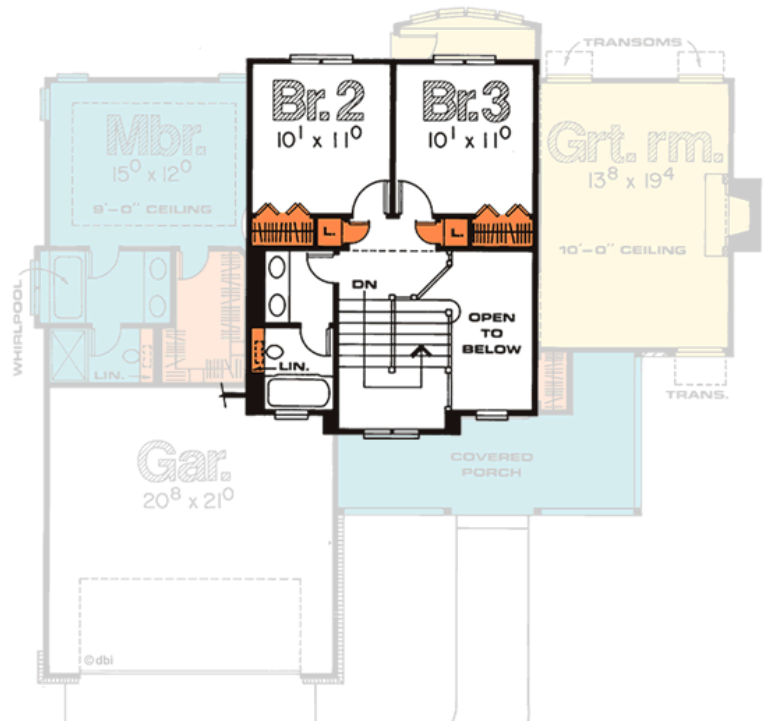

3123-Menards

1191' Main Level, 405' Upper Level
1596' Total Finished Square Feet

1 1/2 Story with 3 bedroom(s)
Footprint: 50' 0" wide by 48' 0" deep
Design Type: Farm House

PDF Price \$735 || 1 Set Price \$735
4 Set Price \$810 || 8 Set Price \$930