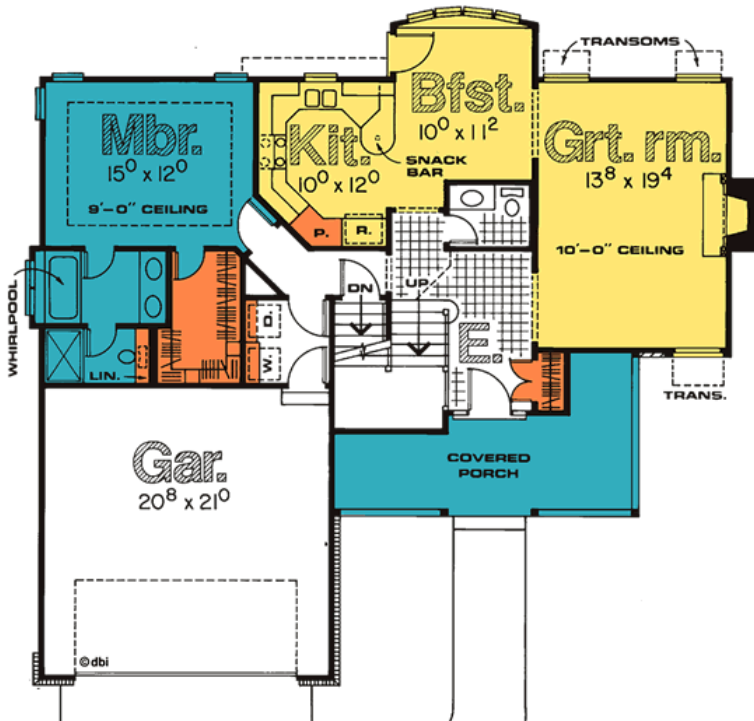

3123-Menards

1191' Main Level, 405' Upper Level
1596' Total Finished Square Feet

1 1/2 Story with 3 bedroom(s)
Footprint: 50' 0" wide by 48' 0" deep
Design Type: Farm House

PDF Price \$735 || 1 Set Price \$735
4 Set Price \$810 || 8 Set Price \$930