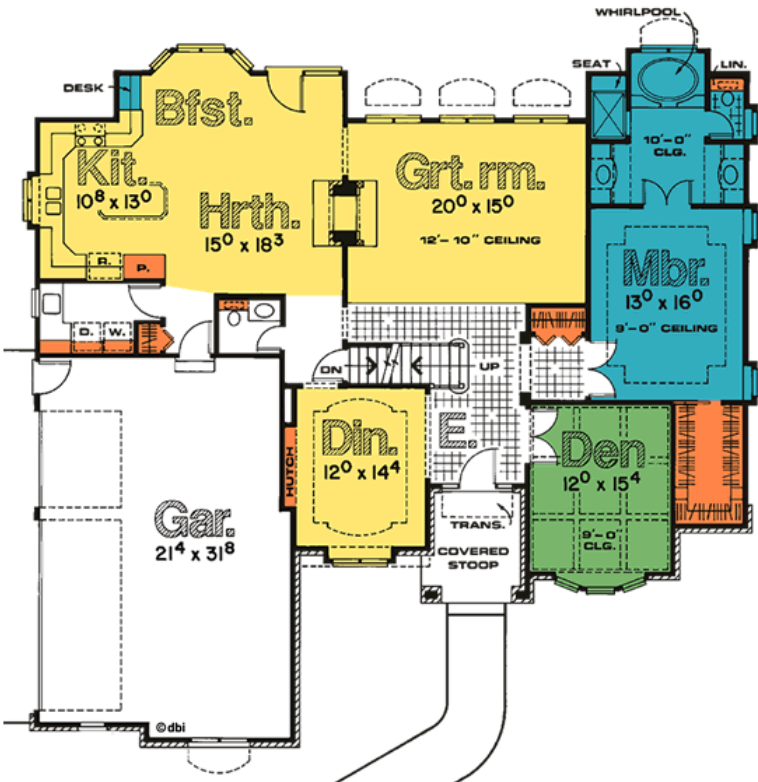

2723-Menards

1972' Main Level, 673' Upper Level
2645' Total Finished Square Feet

1 1/2 Story with 4 bedroom(s)
Footprint: 60' 0" wide by 58' 0" deep
Design Type: European

PDF Price \$845 || 1 Set Price \$845
4 Set Price \$920 || 8 Set Price \$1040