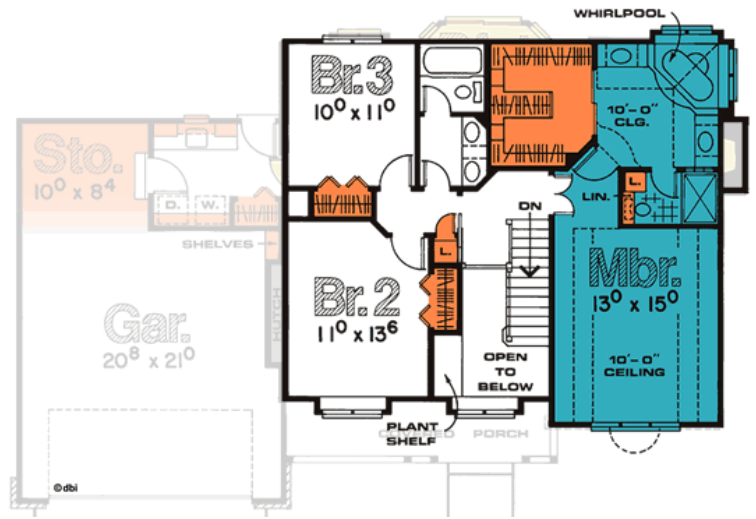

2619-Menards

1093' Main Level, 905' Upper Level
1998' Total Finished Square Feet

2 Story with 3 bedroom(s)
Footprint: 55' 4" wide by 37' 8" deep
Design Type: Farm House

PDF Price \$775 || 1 Set Price \$775
4 Set Price \$850 || 8 Set Price \$970