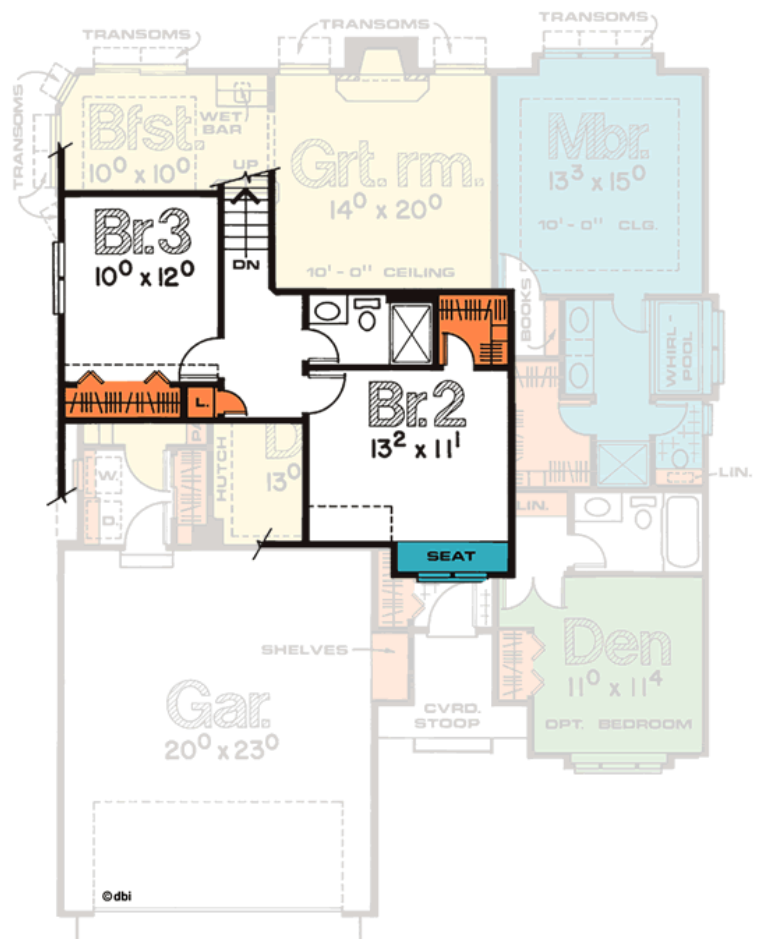

255 1-Menards

1486' Main Level, 441' Upper Level
1927' Total Finished Square Feet

1 1/2 Story with 3 bedroom(s)
Footprint: 42' 0" wide by 55' 0" deep
Design Type: Traditional

PDF Price \$775 || 1 Set Price \$775
4 Set Price \$850 || 8 Set Price \$970