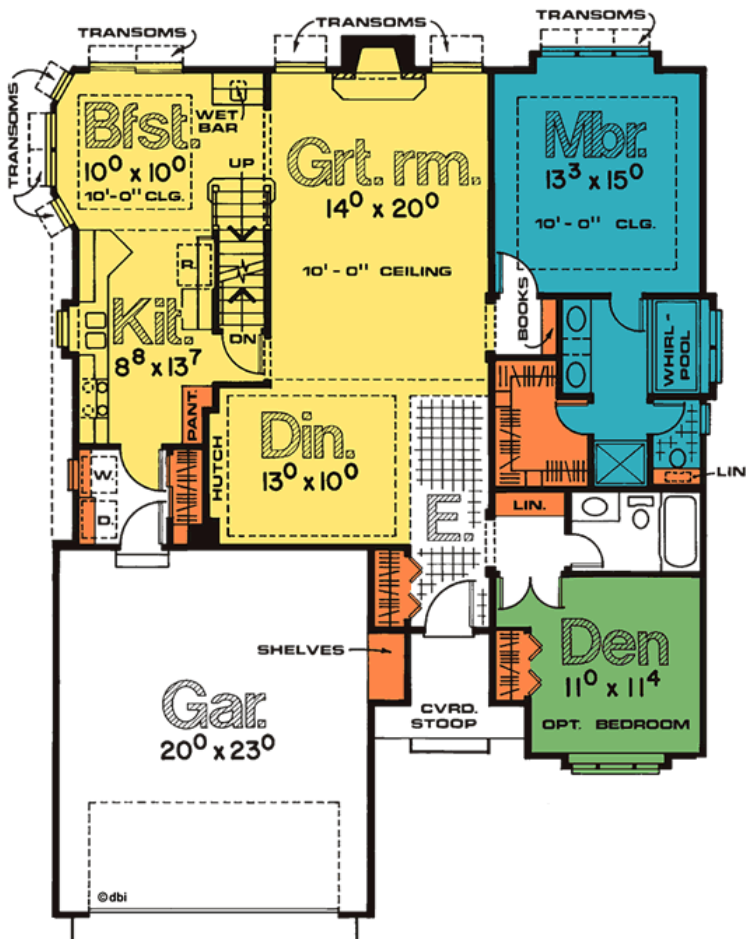

255 1-Menards

1486' Main Level, 441' Upper Level
1927' Total Finished Square Feet

1 1/2 Story with 3 bedroom(s)
Footprint: 42' 0" wide by 55' 0" deep
Design Type: Traditional

PDF Price \$775 || 1 Set Price \$775
4 Set Price \$850 || 8 Set Price \$970