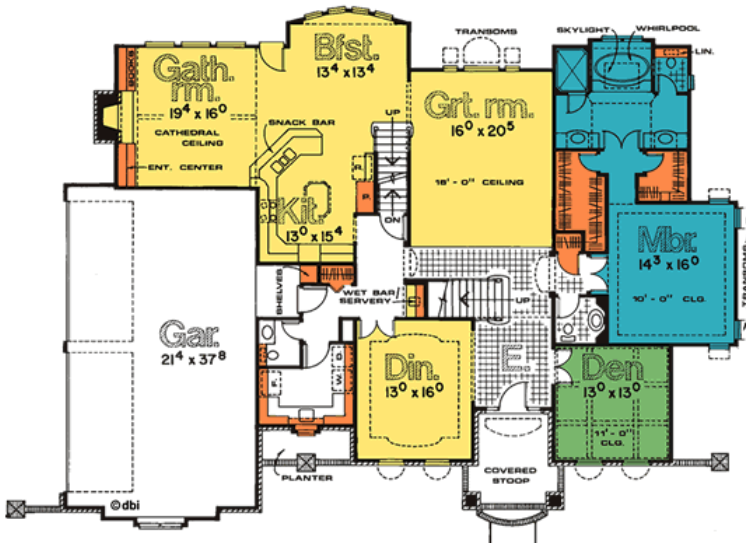

## 2475-Menards

2555' Main Level, 1001' Upper Level  
3556' Total Finished Square Feet

1 1/2 Story with 4 bedroom(s)  
Footprint: 76' 0" wide by 58' 8" deep  
Design Type: European

-----  
PDF Price \$935 || 1 Set Price \$935  
4 Set Price \$1010 || 8 Set Price \$1130