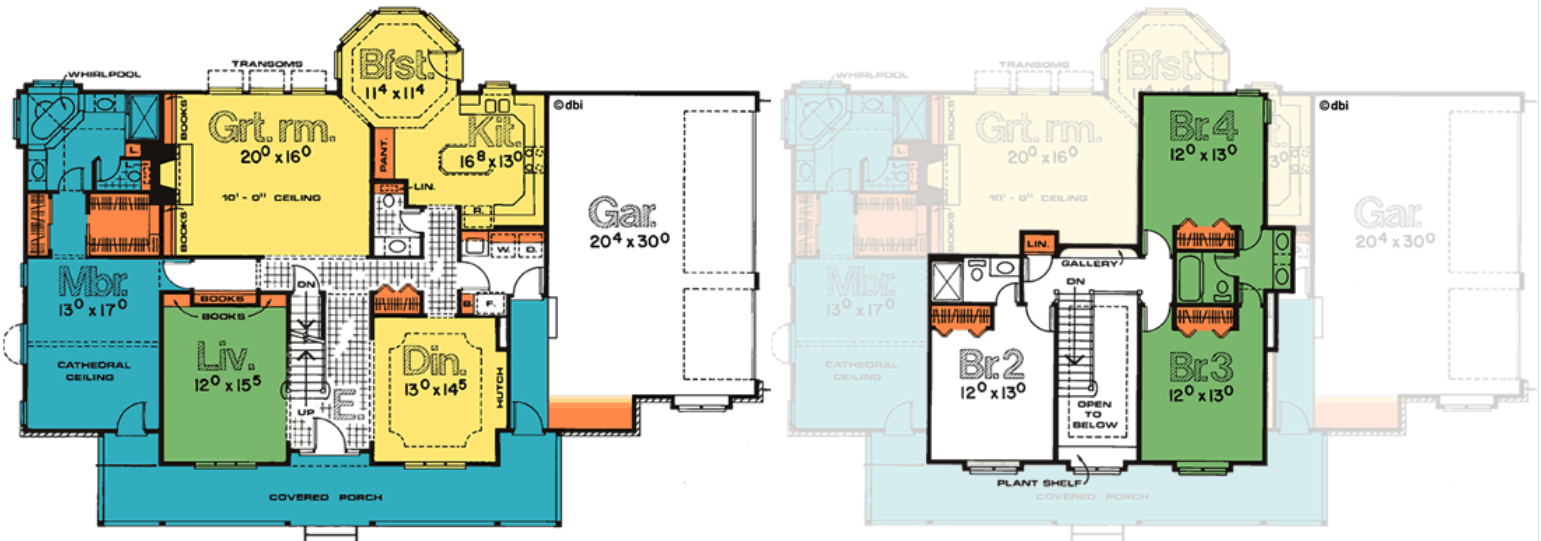

2460-Menards

1881' Main Level, 814' Upper Level
2695' Total Finished Square Feet

1 1/2 Story with 4 bedroom(s)
Footprint: 72' 0" wide by 45' 4" deep
Design Type: Farm House

PDF Price \$845 || 1 Set Price \$845
4 Set Price \$920 || 8 Set Price \$1040