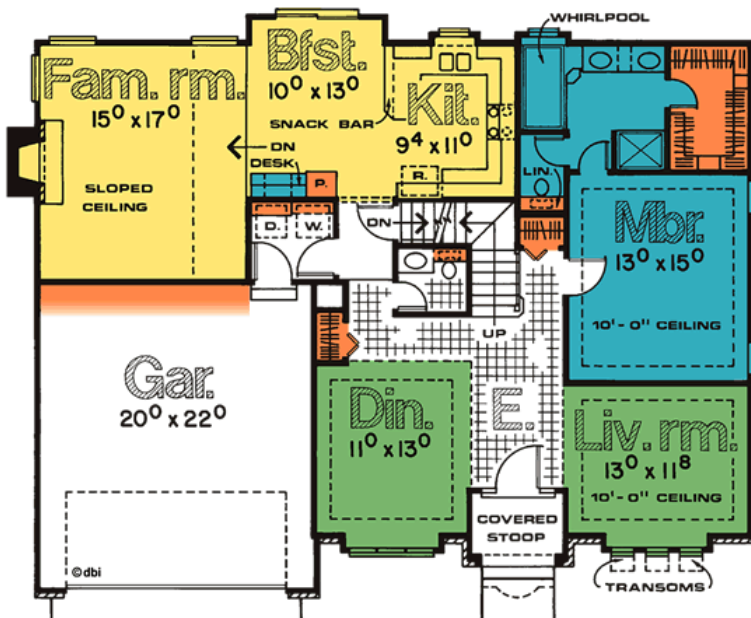

## 2312-Menards

1519' Main Level, 594' Upper Level  
2113' Total Finished Square Feet

1 1/2 Story with 4 bedroom(s)  
Footprint: 52' 0" wide by 42' 0" deep  
Design Type: Traditional

PDF Price \$795 || 1 Set Price \$795  
4 Set Price \$870 || 8 Set Price \$990