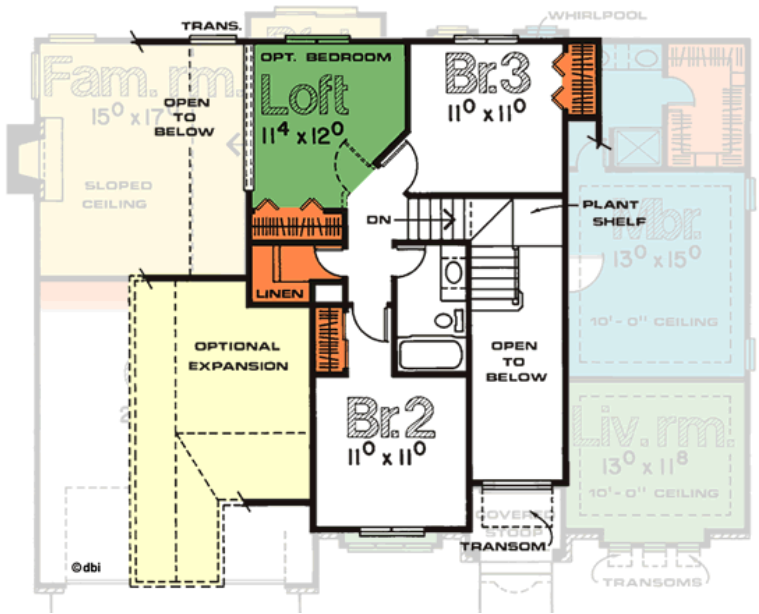

## 2312-Menards

1519' Main Level, 594' Upper Level  
2113' Total Finished Square Feet

1 1/2 Story with 4 bedroom(s)  
Footprint: 52' 0" wide by 42' 0" deep  
Design Type: Traditional

PDF Price \$795 || 1 Set Price \$795  
4 Set Price \$870 || 8 Set Price \$990