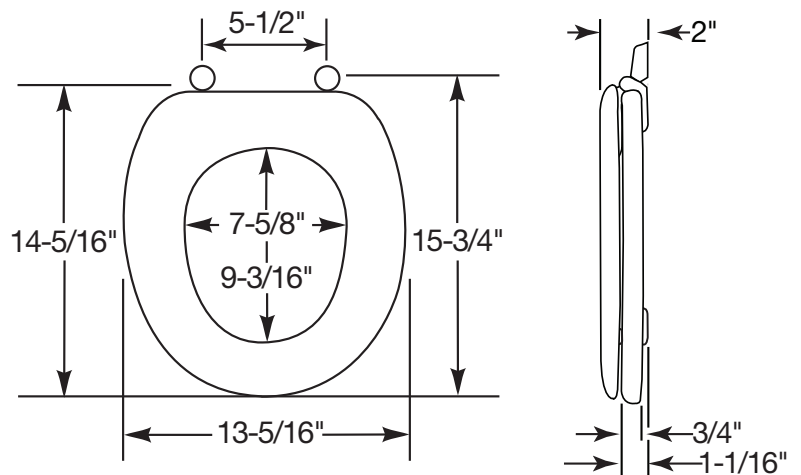

DIMENSIONS :

Proudly Made in the USA

Bemis Manufacturing Co., Sheboygan Falls, WI 53085
www.BemisSeats.com

Phone: 920-467-4621 | 800-558-7651 Fax: 920-467-8573
©2010 0B7012271