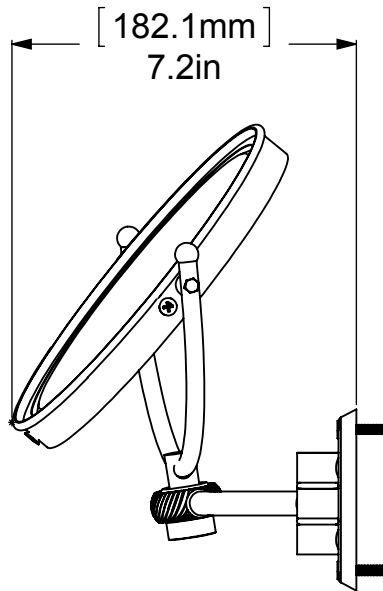

ITEM NO.	P/N	DESCRIPTION	QTY.
1	BPRDMR-4	BASE	1
2	HBBTT-78	TOP AND BOTTOM HUB	3
3	CRRD-34	CHECK RING	2
4	CRRD-12	RING	2
5	TU12-7	TUBE	1
6	CARD-1	CAP	1
7	RGTWT	HUB	1
8	CRRD-1	RING	1
9	FTTDS	SUPPORT ROD	1
10	MRUBT-8	MIRROR RING	1
11	BL1TL-12	BALL	2
12	CN8-32	NUT	2
13	BL1T-12	END BALL	2
14	MROR34-8	OUTSIDE FRAME	1
15	MRIN34-8	INSIDE FRAME	1
16	MIRROR	MIRROR	1

UNLESS OTHERWISE STATED	
.X	±.3mm
.XX	±.15mm
.XXX	±.008mm

COPYRIGHT © Allied Brass 2019

DRAWN	2-8-19	I.M	MATERIAL:	BRASS		FINISH	TBD	
CHECKED	2-8-19	P.D	DESCRIPTION:	8 Inch Wall Mounted Make-Up Mirror 		QUANTITY	TBD	
APPROVED	2-8-19	R.A	DRAWING No.			WM-5T		REV
			SCALE	1:4	SHEET: 01	A4		