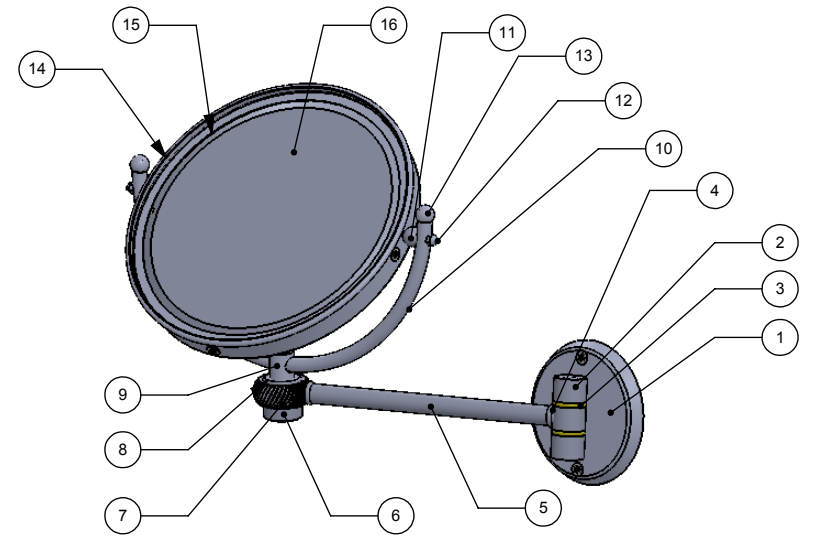

ITEM NO.	P/N	DESCRIPTION	QTY.
1	BPRDMR-4	BASE	1
2	HBBTT-78	TOP AND BOTTOM HUB	3
3	CRRD-34	CHECK RING	2
4	CRRD-12	RING	2
5	TU12-7	TUBE	1
6	CARD-1	CAP	1
7	RGTWT	HUB	1
8	CRRD-1	RING	1
9	FTTDS	SUPPORT ROD	1
10	MRUBT-8	MIRROR RING	1
11	BL1TL-12	BALL	2
12	CN8-32	NUT	2
13	BL1T-12	END BALL	2
14	MROR34-8	OUTSIDE FRAME	1
15	MRIN34-8	INSIDE FRAME	1
16	MIRROR	MIRROR	1

UNLESS OTHERWISE STATED	
.X	±.3mm
.XX	±.15mm
.XXX	±.008mm

COPYRIGHT © Allied Brass 2019

DRAWN	2-8-19	I.M	MATERIAL:	BRASS		FINISH	TBD	
CHECKED	2-8-19	P.D	DESCRIPTION:	8 Inch Wall Mounted Make-Up Mirror 		QUANTITY	TBD	
APPROVED	2-8-19	R.A	DRAWING No.			WM-5T		REV
			SCALE	1:4	SHEET: 01	A4		