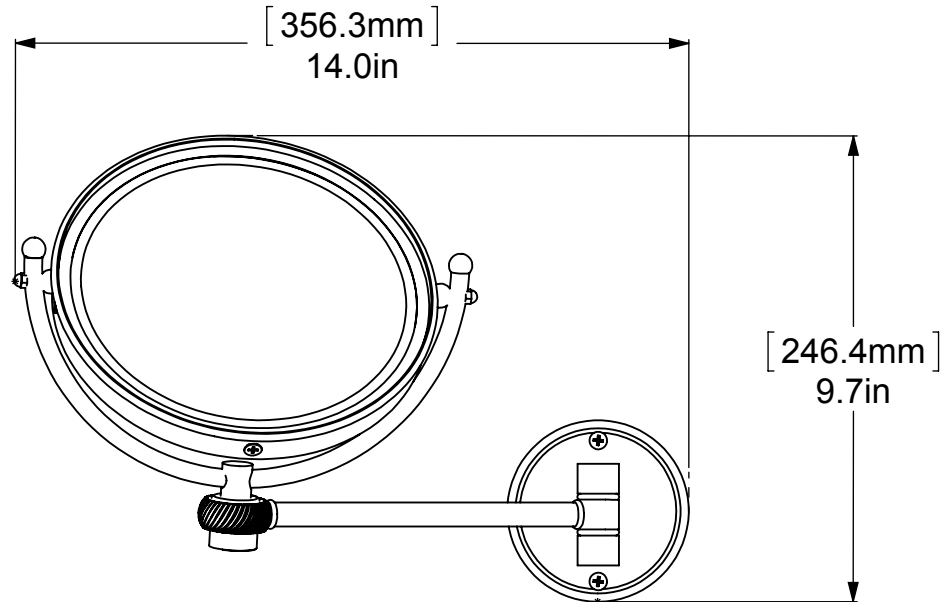

ITEM NO.	P/N	DESCRIPTION	QTY.
1	BPRDMR-4	BASE	1
2	HBBTT-78	TOP AND BOTTOM HUB	3
3	CRRD-34	CHECK RING	2
4	CRRD-12	RING	2
5	TU12-7	TUBE	1
6	CARD-1	CAP	1
7	RGTWT	HUB	1
8	CRRD-1	RING	1
9	FTTDS	SUPPORT ROD	1
10	MRUBT-8	MIRROR RING	1
11	BL1TL-12	BALL	2
12	CN8-32	NUT	2
13	BL1T-12	END BALL	2
14	MROR34-8	OUTSIDE FRAME	1
15	MRIN34-8	INSIDE FRAME	1
16	MIRROR	MIRROR	1

UNLESS OTHERWISE STATED	
.X	±.3mm
.XX	±.15mm
.XXX	±.008mm

COPYRIGHT © Allied Brass 2019

DRAWN	2-8-19	I.M	MATERIAL:	BRASS		FINISH	TBD	
CHECKED	2-8-19	P.D	DESCRIPTION:	8 Inch Wall Mounted Make-Up Mirror 		QUANTITY	TBD	
APPROVED	2-8-19	R.A	DRAWING No.			WM-5T		REV
			SCALE	1:4	SHEET: 01	A4		