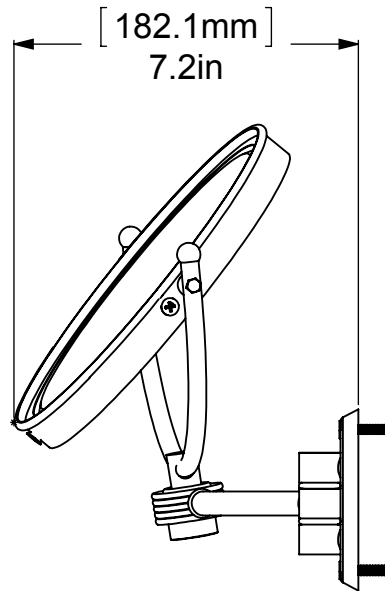

ITEM NO.	P/N	DESCRIPTION	QTY.
1	BPRDMR-4	BASE	1
2	HBBTT-78	TOP AND BOTTOM HUB	3
3	CRRD-34	CHECK RING	2
4	CRRD-12	RING	2
5	TU12-7	TUBE	1
6	CARD-1	CAP	1
7	RGGVT	HUB	1
8	CRRD-1	RING	1
9	FTTDS	SUPPORT ROD	1
10	MRUBT-8	MIRROR RING	1
11	BL1TL-12	BALL	2
12	CN8-32	NUT	2
13	BL1T-12	END BALL	2
14	MROR34-8	OUTSIDE FRAME	1
15	MRIN34-8	INSIDE FRAME	1
16	MIRROR	MIRROR	1

UNLESS OTHERWISE STATED

.X	±.3mm
.XX	±.15mm
.XXX	±.008mm

COPYRIGHT © Allied Brass 2019

DRAWN	2-8-19	I.M	MATERIAL:	BRASS	FINISH	TBD
CHECKED	2-8-19	P.D	DESCRIPTION:		QUANTITY	TBD
APPROVED	2-8-19	R.A	8 Inch Wall Mounted Make-Up Mirror		DRAWING No.	REV
					WM-5G	0
				SCALE	1:4	SHEET: 01 A4