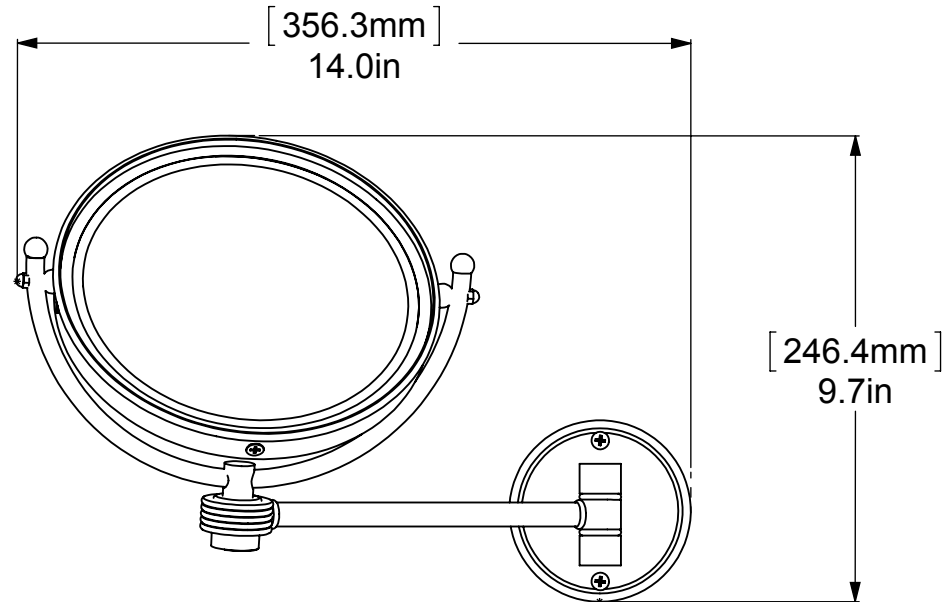

ITEM NO.	P/N	DESCRIPTION	QTY.
1	BPRDMR-4	BASE	1
2	HBBTT-78	TOP AND BOTTOM HUB	3
3	CRRD-34	CHECK RING	2
4	CRRD-12	RING	2
5	TU12-7	TUBE	1
6	CARD-1	CAP	1
7	RGGVT	HUB	1
8	CRRD-1	RING	1
9	FTTDS	SUPPORT ROD	1
10	MRUBT-8	MIRROR RING	1
11	BL1TL-12	BALL	2
12	CN8-32	NUT	2
13	BL1T-12	END BALL	2
14	MROR34-8	OUTSIDE FRAME	1
15	MRIN34-8	INSIDE FRAME	1
16	MIRROR	MIRROR	1

UNLESS OTHERWISE STATED

.X	±.3mm
.XX	±.15mm
.XXX	±.008mm

COPYRIGHT © Allied Brass 2019

DRAWN	2-8-19	I.M	MATERIAL:	BRASS	FINISH	TBD
CHECKED	2-8-19	P.D	DESCRIPTION:		QUANTITY	TBD
APPROVED	2-8-19	R.A	8 Inch Wall Mounted Make-Up Mirror		DRAWING No.	REV
					WM-5G	0
				SCALE	1:4	SHEET: 01 A4