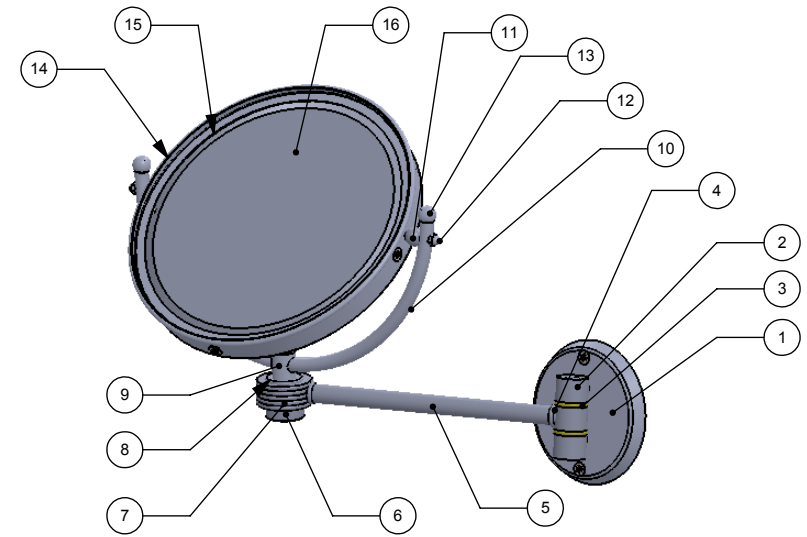

ITEM NO.	P/N	DESCRIPTION	QTY.
1	BPRDMR-4	BASE	1
2	HBBTT-78	TOP AND BOTTOM HUB	3
3	CRRD-34	CHECK RING	2
4	CRRD-12	RING	2
5	TU12-7	TUBE	1
6	CARD-1	CAP	1
7	RGGVT	HUB	1
8	CRRD-1	RING	1
9	FTTDS	SUPPORT ROD	1
10	MRUBT-8	MIRROR RING	1
11	BL1TL-12	BALL	2
12	CN8-32	NUT	2
13	BL1T-12	END BALL	2
14	MROR34-8	OUTSIDE FRAME	1
15	MRIN34-8	INSIDE FRAME	1
16	MIRROR	MIRROR	1

UNLESS OTHERWISE STATED

.X	±.3mm
.XX	±.15mm
.XXX	±.008mm

COPYRIGHT © Allied Brass 2019

DRAWN	2-8-19	I.M	MATERIAL:	BRASS	FINISH	TBD
CHECKED	2-8-19	P.D	DESCRIPTION:		QUANTITY	TBD
APPROVED	2-8-19	R.A	8 Inch Wall Mounted Make-Up Mirror		DRAWING No.	REV
					WM-5G	0
				SCALE	1:4	SHEET: 01 A4