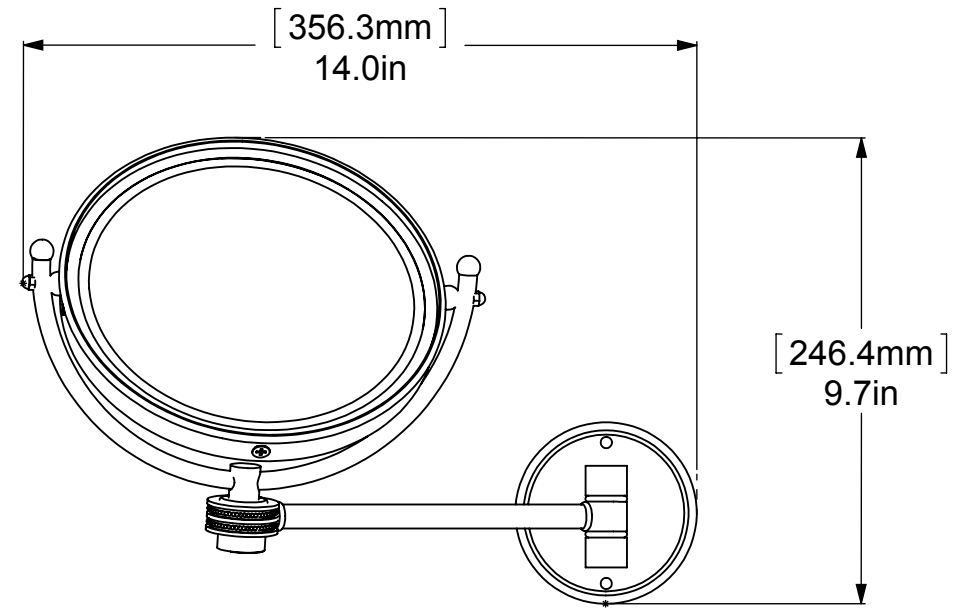

ITEM NO.	P/N	DESCRIPTION	QTY.
1	BPRDMR-4	BASE	1
2	HBBTT-78	TOP AND BOTTOM HUB	3
3	CRRD-34	CHECK RING	2
4	CRRD-12	RING	2
5	TU12-7	TUBE	1
6	CARD-1	CAP	1
7	RGDDT	HUB	1
8	CRRD-1	RING	1
9	FTTDS	SUPPORT ROD	1
10	MRUBT-8	MIRROR RING	1
11	BL1TL-12	BALL	2
12	CN8-32	NUT	2
13	BL1T-12	END BALL	2
14	MROR34-8	OUTSIDE FRAME	1
15	MRIN34-8	INSIDE FRAME	1
16	MIRROR	MIRROR	1

UNLESS OTHERWISE STATED

.X	±.3mm
.XX	±.15mm
.XXX	±.008mm

COPYRIGHT © Allied Brass 2019

DRAWN	2-8-19	I.M	MATERIAL:	BRASS		FINISH	TBD
CHECKED	2-8-19	P.D	DESCRIPTION:	8 Inch Wall Mounted Make-Up Mirror 		QUANTITY	TBD
APPROVED	2-8-19	R.A				DRAWING No.	REV
					WM-5D		0
SCALE		1:4	SHEET: 01		A4		