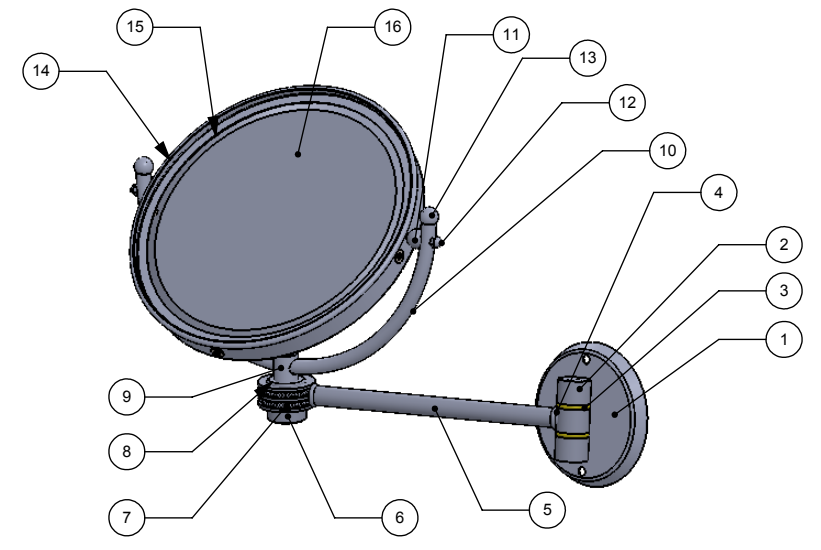

ITEM NO.	P/N	DESCRIPTION	QTY.
1	BPRDMR-4	BASE	1
2	HBBTT-78	TOP AND BOTTOM HUB	3
3	CRRD-34	CHECK RING	2
4	CRRD-12	RING	2
5	TU12-7	TUBE	1
6	CARD-1	CAP	1
7	RGDDT	HUB	1
8	CRRD-1	RING	1
9	FTTDS	SUPPORT ROD	1
10	MRUBT-8	MIRROR RING	1
11	BL1TL-12	BALL	2
12	CN8-32	NUT	2
13	BL1T-12	END BALL	2
14	MROR34-8	OUTSIDE FRAME	1
15	MRIN34-8	INSIDE FRAME	1
16	MIRROR	MIRROR	1

UNLESS OTHERWISE STATED

.X	±.3mm
.XX	±.15mm
.XXX	±.008mm

COPYRIGHT © Allied Brass 2019

DRAWN	2-8-19	I.M	MATERIAL:	BRASS		FINISH	TBD
CHECKED	2-8-19	P.D	DESCRIPTION:	8 Inch Wall Mounted Make-Up Mirror 		QUANTITY	TBD
APPROVED	2-8-19	R.A				DRAWING No.	REV
					WM-5D		0
SCALE		1:4	SHEET: 01		A4		