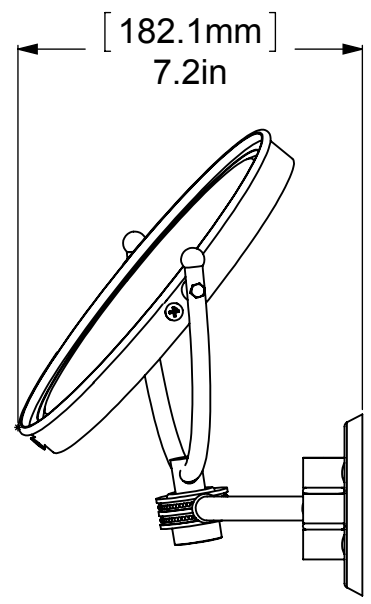

ITEM NO.	P/N	DESCRIPTION	QTY.
1	BPRDMR-4	BASE	1
2	HBBTT-78	TOP AND BOTTOM HUB	3
3	CRRD-34	CHECK RING	2
4	CRRD-12	RING	2
5	TU12-7	TUBE	1
6	CARD-1	CAP	1
7	RGDDT	HUB	1
8	CRRD-1	RING	1
9	FTTDS	SUPPORT ROD	1
10	MRUBT-8	MIRROR RING	1
11	BL1TL-12	BALL	2
12	CN8-32	NUT	2
13	BL1T-12	END BALL	2
14	MROR34-8	OUTSIDE FRAME	1
15	MRIN34-8	INSIDE FRAME	1
16	MIRROR	MIRROR	1

UNLESS OTHERWISE STATED

.X	±.3mm
.XX	±.15mm
.XXX	±.008mm

COPYRIGHT © Allied Brass 2019

DRAWN	2-8-19	I.M	MATERIAL:	BRASS		FINISH	TBD
CHECKED	2-8-19	P.D	DESCRIPTION:	8 Inch Wall Mounted Make-Up Mirror 		QUANTITY	TBD
APPROVED	2-8-19	R.A				DRAWING No.	REV
					WM-5D		0
SCALE		1:4	SHEET: 01		A4		