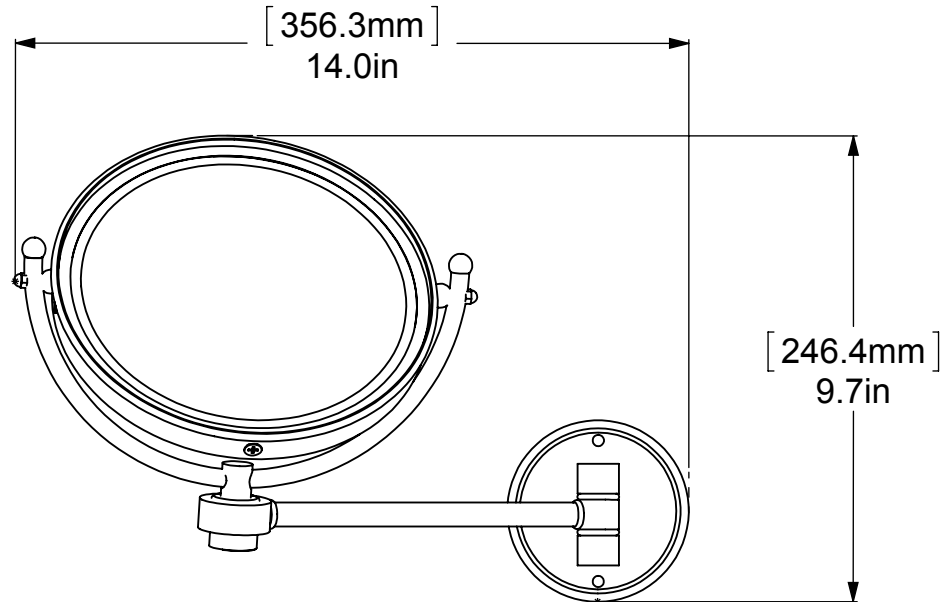

ITEM NO.	P/N	DESCRIPTION	QTY.
1	BPRDMR-4	BASE	1
2	HBBTT-78	TOP AND BOTTOM HUB	3
3	CRRD-34	CHECK RING	2
4	CRRD-12	RING	2
5	TU12-7	TUBE	1
6	CARD-1	CAP	1
7	RGSMT	HUB	1
8	CRRD-1	RING	1
9	FTTDS	SUPPORT ROD	1
10	MRUBT-8	MIRROR RING	1
11	BL1TL-12	BALL	2
12	CN8-32	NUT	2
13	BL1T-12	END BALL	2
14	MROR34-8	OUTSIDE FRAME	1
15	MRIN34-8	INSIDE FRAME	1
16	MIRROR	MIRROR	1

UNLESS OTHERWISE STATED	
.X	± .3mm
.XX	± .15mm
.XXX	± .008mm

COPYRIGHT © Allied Brass 2019

DRAWN	2-8-19	I.M	MATERIAL:	BRASS	FINISH	TBD
CHECKED	2-8-19	P.D	DESCRIPTION:		QUANTITY	TBD
APPROVED	2-8-19	R.A	8 Inch Wall Mounted Make-Up Mirror		DRAWING No.	REV
					WM-5	0
				SCALE	1:4	SHEET: 01 A4