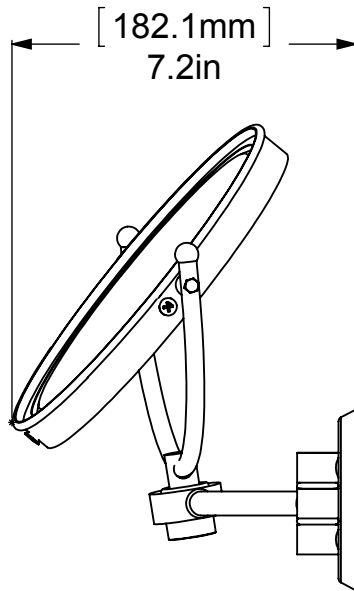

ITEM NO.	P/N	DESCRIPTION	QTY.
1	BPRDMR-4	BASE	1
2	HBBTT-78	TOP AND BOTTOM HUB	3
3	CRRD-34	CHECK RING	2
4	CRRD-12	RING	2
5	TU12-7	TUBE	1
6	CARD-1	CAP	1
7	RGSMT	HUB	1
8	CRRD-1	RING	1
9	FTTDS	SUPPORT ROD	1
10	MRUBT-8	MIRROR RING	1
11	BL1TL-12	BALL	2
12	CN8-32	NUT	2
13	BL1T-12	END BALL	2
14	MROR34-8	OUTSIDE FRAME	1
15	MRIN34-8	INSIDE FRAME	1
16	MIRROR	MIRROR	1

UNLESS OTHERWISE STATED	
.X	± .3mm
.XX	± .15mm
.XXX	± .008mm

COPYRIGHT © Allied Brass 2019

DRAWN	2-8-19	I.M	MATERIAL:	BRASS	FINISH	TBD
CHECKED	2-8-19	P.D	DESCRIPTION:		QUANTITY	TBD
APPROVED	2-8-19	R.A	8 Inch Wall Mounted Make-Up Mirror		DRAWING No.	REV
					WM-5	0
				SCALE	1:4	SHEET: 01 A4