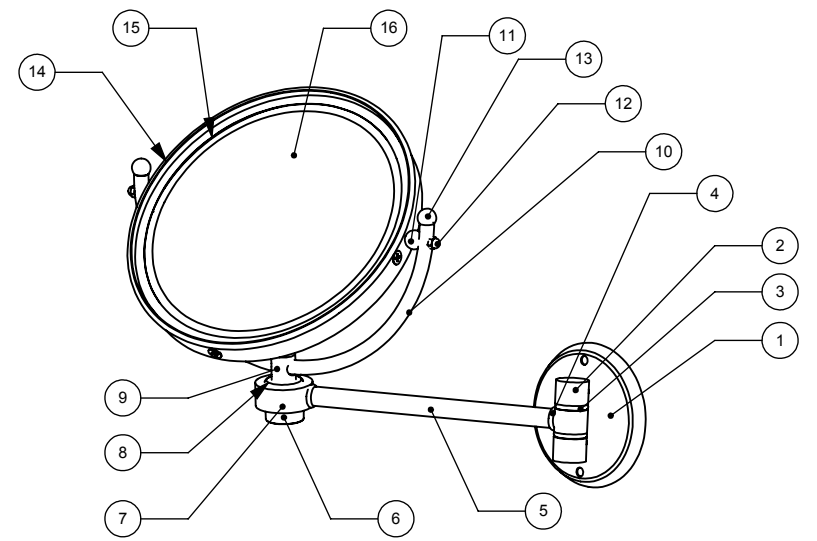

ITEM NO.	P/N	DESCRIPTION	QTY.
1	BPRDMR-4	BASE	1
2	HBBTT-78	TOP AND BOTTOM HUB	3
3	CRRD-34	CHECK RING	2
4	CRRD-12	RING	2
5	TU12-7	TUBE	1
6	CARD-1	CAP	1
7	RGSMT	HUB	1
8	CRRD-1	RING	1
9	FTTDS	SUPPORT ROD	1
10	MRUBT-8	MIRROR RING	1
11	BL1TL-12	BALL	2
12	CN8-32	NUT	2
13	BL1T-12	END BALL	2
14	MROR34-8	OUTSIDE FRAME	1
15	MRIN34-8	INSIDE FRAME	1
16	MIRROR	MIRROR	1

UNLESS OTHERWISE STATED	
.X	± .3mm
.XX	± .15mm
.XXX	± .008mm

COPYRIGHT © Allied Brass 2019

DRAWN	2-8-19	I.M	MATERIAL:	BRASS	FINISH	TBD
CHECKED	2-8-19	P.D	DESCRIPTION:		QUANTITY	TBD
APPROVED	2-8-19	R.A	8 Inch Wall Mounted Make-Up Mirror		DRAWING No.	REV
					WM-5	0
				SCALE	1:4	SHEET: 01 A4