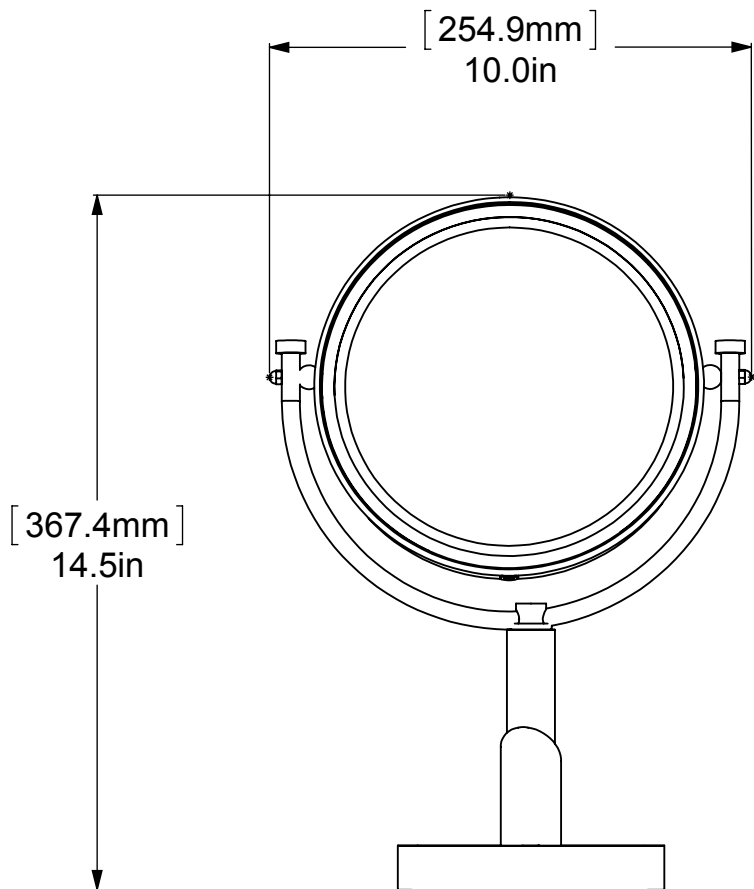

ITEM NO.	P/N	DESCRIPTION	QTY.
1	BSRD-5.5	BASE	1
2	BKSV	HUB	1
3	TU1-4	TUBE	2
4	FTTDS	SUPPORT ROD	1
5	MRUBT-8	MIRROR RING	1
6	BL1TL-12	BALL	2
7	CN8-32	NUT	2
8	CARD-58	CAP	2
9	MROR34-8	OUTSIDE FRAME	1
10	MRIN34-8	INSIDE FRAME	1
11	MIRROR	MIRROR	1

UNLESS OTHERWISE STATED

.X	±.3mm
.XX	±.15mm
.XXX	±.008mm

COPYRIGHT © Allied Brass 2019

DRAWN	2-20-19	I.M
CHECKED	2-20-19	P.D
APPROVED	2-20-19	R.A

MATERIAL: BRASS

DESCRIPTION: 8 Inch Vanity Top Make-Up Mirror

FINISH	TBD
QUANTITY	TBD
DRAWING No.	REV
TR-4	0
SCALE	SHEET: 01
1:4	A4