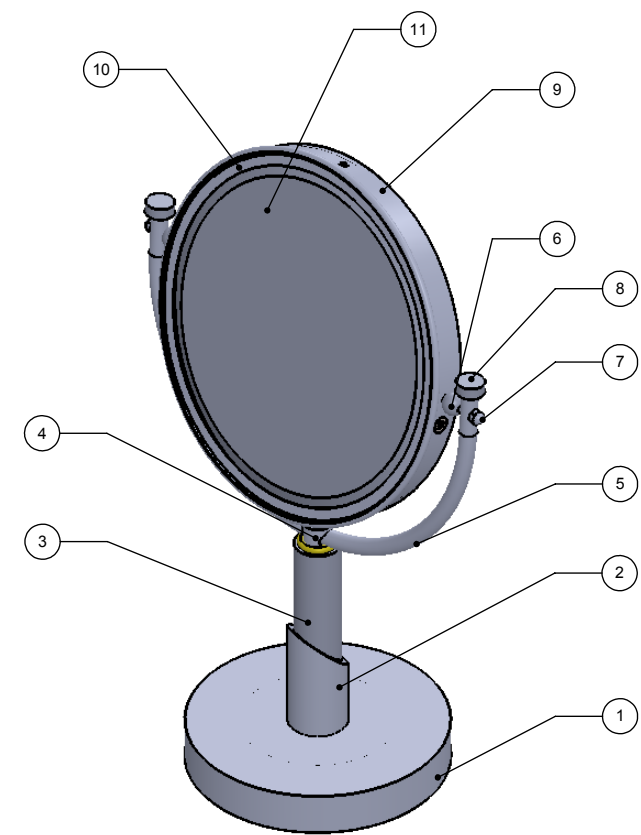

ITEM NO.	P/N	DESCRIPTION	QTY.
1	BSRD-5.5	BASE	1
2	BKSV	HUB	1
3	TU1-4	TUBE	2
4	FTTDS	SUPPORT ROD	1
5	MRUBT-8	MIRROR RING	1
6	BL1TL-12	BALL	2
7	CN8-32	NUT	2
8	CARD-58	CAP	2
9	MROR34-8	OUTSIDE FRAME	1
10	MRIN34-8	INSIDE FRAME	1
11	MIRROR	MIRROR	1

UNLESS OTHERWISE STATED

.X	±.3mm
.XX	±.15mm
.XXX	±.008mm

COPYRIGHT © Allied Brass 2019

DRAWN	2-20-19	I.M
CHECKED	2-20-19	P.D
APPROVED	2-20-19	R.A

MATERIAL: BRASS

DESCRIPTION: 8 Inch Vanity Top Make-Up Mirror

FINISH	TBD
QUANTITY	TBD
DRAWING No.	REV
TR-4	0
SCALE	SHEET: 01
1:4	A4