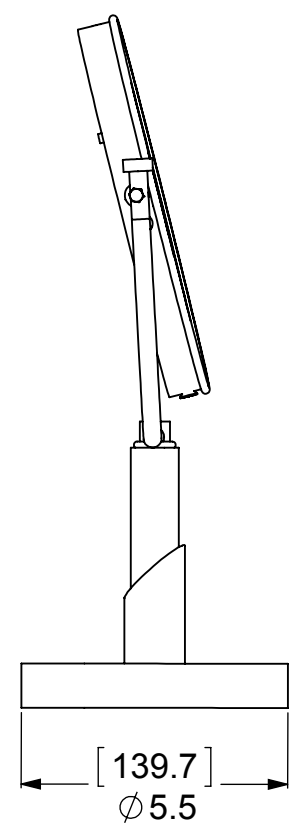

ITEM NO.	P/N	DESCRIPTION	QTY.
1	BSRD-5.5	BASE	1
2	BKSV	HUB	1
3	TU1-4	TUBE	2
4	FTTDS	SUPPORT ROD	1
5	MRUBT-8	MIRROR RING	1
6	BL1TL-12	BALL	2
7	CN8-32	NUT	2
8	CARD-58	CAP	2
9	MROR34-8	OUTSIDE FRAME	1
10	MRIN34-8	INSIDE FRAME	1
11	MIRROR	MIRROR	1

UNLESS OTHERWISE STATED

.X	±.3mm
.XX	±.15mm
.XXX	±.008mm

COPYRIGHT © Allied Brass 2019

DRAWN	2-20-19	I.M
CHECKED	2-20-19	P.D
APPROVED	2-20-19	R.A

MATERIAL: BRASS

DESCRIPTION: 8 Inch Vanity Top Make-Up Mirror

FINISH	TBD
QUANTITY	TBD
DRAWING No.	REV
TR-4	0
SCALE	SHEET: 01
1:4	A4