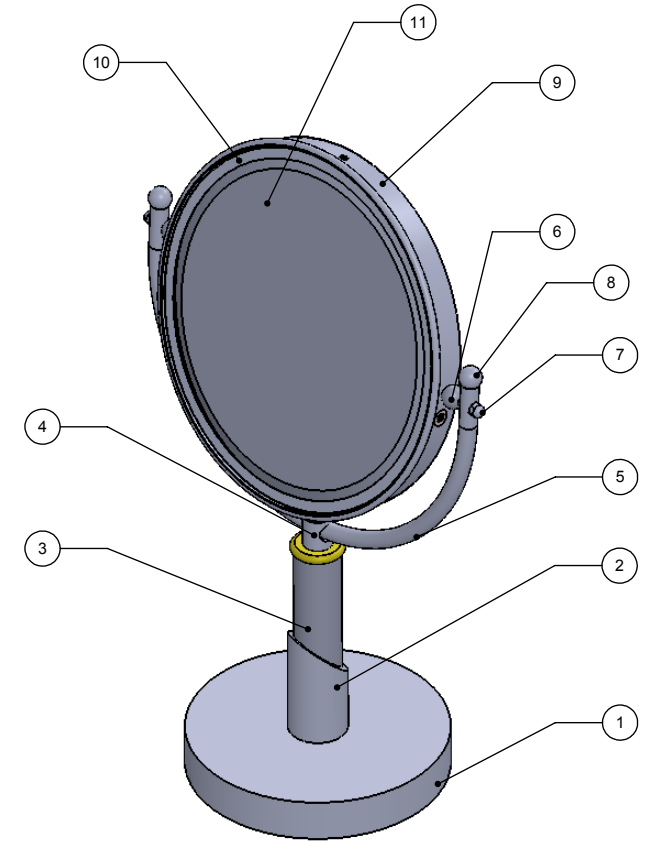

ITEM NO.	P/N	DESCRIPTION	QTY.
1	BSRD-5.5	BASE	1
2	BKSV	HUB	1
3	TU1-4	TUBE	2
4	FTTDS	SUPPORT ROD	1
5	MRUBT-8	MIRROR RING	1
6	BL1TL-12	BALL	2
7	CN8-32	NUT	2
8	BL1T-12	BALL CAP	2
9	MROR34-8	OUTSIDE FRAME	1
10	MRIN34-8	INSIDE FRAME	1
11	MIRROR	MIRROR	1

UNLESS OTHERWISE STATED

.X	±.3mm
.XX	±.15mm
.XXX	±.008mm

COPYRIGHT © Allied Brass 2019

THIRD ANGLE PROJECTION

DRAWN	2-20-19	I.M
CHECKED	2-20-19	P.D
APPROVED	2-20-19	R.A

MATERIAL: BRASS

DESCRIPTION:
8 Inch Vanity Top
Make-Up Mirror

FINISH	TBD
QUANTITY	TBD
DRAWING No.	REV
SH-4	0
SCALE	1:4
SHEET: 01	A4