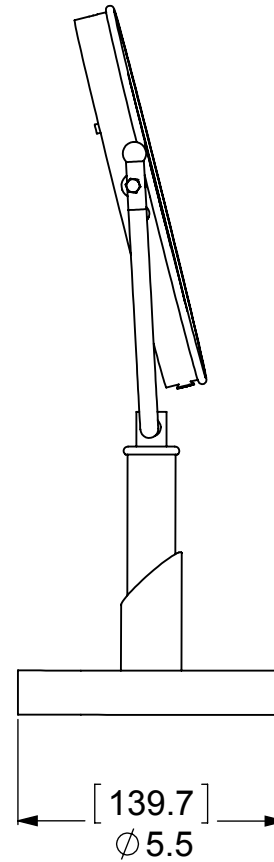

ITEM NO.	P/N	DESCRIPTION	QTY.
1	BSRD-5.5	BASE	1
2	BKSV	HUB	1
3	TU1-4	TUBE	2
4	FTTDS	SUPPORT ROD	1
5	MRUBT-8	MIRROR RING	1
6	BL1TL-12	BALL	2
7	CN8-32	NUT	2
8	BL1T-12	BALL CAP	2
9	MROR34-8	OUTSIDE FRAME	1
10	MRIN34-8	INSIDE FRAME	1
11	MIRROR	MIRROR	1

UNLESS OTHERWISE STATED

.X	±.3mm
.XX	±.15mm
.XXX	±.008mm

COPYRIGHT © Allied Brass 2019

THIRD ANGLE PROJECTION

DRAWN	2-20-19	I.M
CHECKED	2-20-19	P.D
APPROVED	2-20-19	R.A

MATERIAL: BRASS

DESCRIPTION:
8 Inch Vanity Top
Make-Up Mirror

FINISH	TBD
QUANTITY	TBD
DRAWING No.	REV
SH-4	0
SCALE	1:4
SHEET: 01	A4