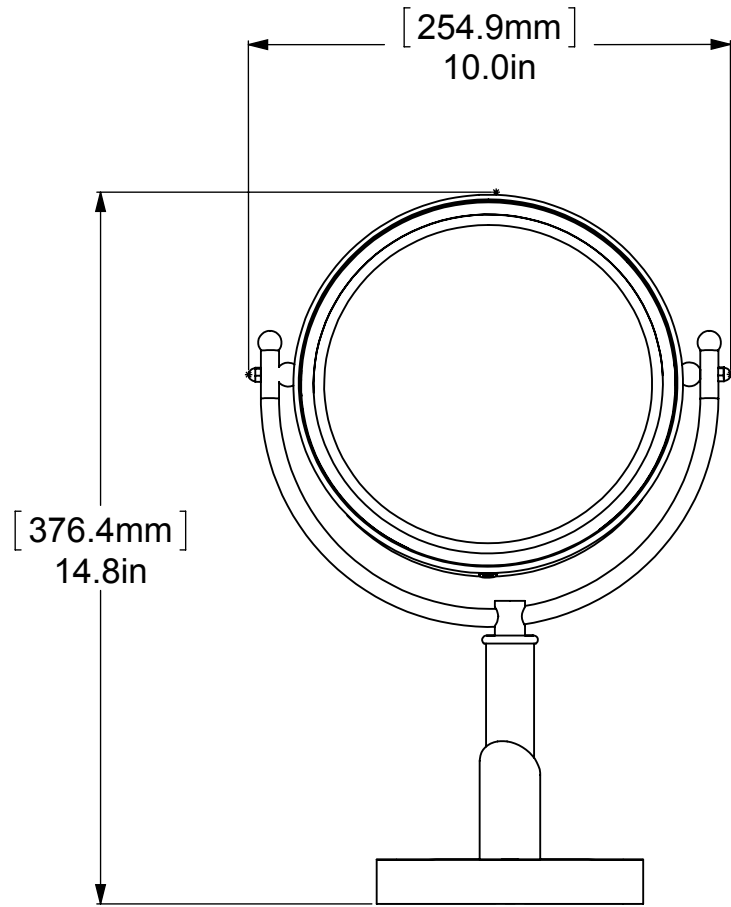

ITEM NO.	P/N	DESCRIPTION	QTY.
1	BSRD-5.5	BASE	1
2	BKSV	HUB	1
3	TU1-4	TUBE	2
4	FTTDS	SUPPORT ROD	1
5	MRUBT-8	MIRROR RING	1
6	BL1TL-12	BALL	2
7	CN8-32	NUT	2
8	BL1T-12	BALL CAP	2
9	MROR34-8	OUTSIDE FRAME	1
10	MRIN34-8	INSIDE FRAME	1
11	MIRROR	MIRROR	1

UNLESS OTHERWISE STATED

.X	±.3mm
.XX	±.15mm
.XXX	±.008mm

COPYRIGHT © Allied Brass 2019

THIRD ANGLE PROJECTION

DRAWN	2-20-19	I.M
CHECKED	2-20-19	P.D
APPROVED	2-20-19	R.A

MATERIAL: BRASS

DESCRIPTION:
8 Inch Vanity Top
Make-Up Mirror

FINISH	TBD
QUANTITY	TBD
DRAWING No.	REV
SH-4	0
SCALE	1:4
SHEET: 01	A4