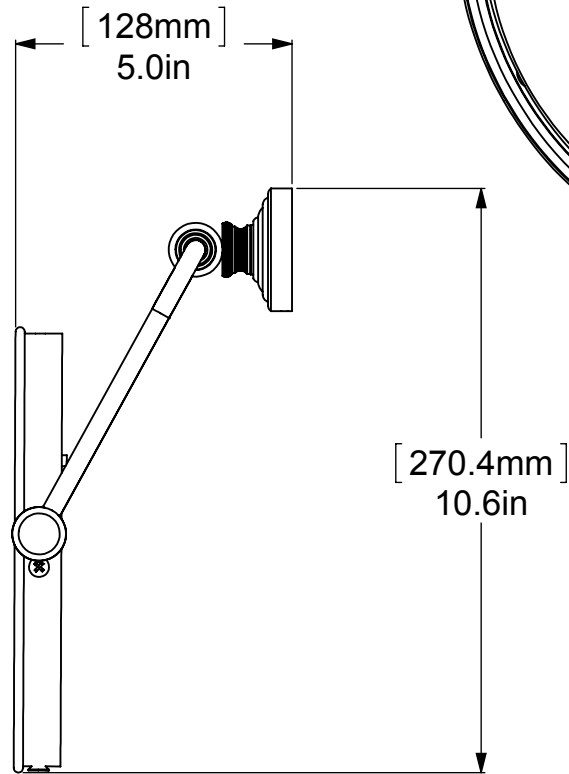

ITEM NO.	P/N	Description	QTY.
1	BPWV	BACKPLATE	1
2	NKSL-58	SUPPORT	1
3	HB1T-1	HUB	3
4	PSTD8-78	HUB SUPPORT	4
5	RDM-4-ARM	ARM	2
6	BL1TL-12	INSIDE BALL	2
7	BL1T-34	END BALL	2
8	MROR34-8	OUTSIDE FRAME	1
9	MRIN34-8	INSIDE FRAME	1
10	MIRROR	MIRROR	1

UNLESS OTHERWISE STATED

.X	±.3mm
.XX	±.15mm
.XXX	±.008mm

COPYRIGHT © Allied Brass 2019

THIRD ANGLE PROJECTION

DRAWN	2-21-19	I.M	MATERIAL:	BRASS	FINISH	TBD
CHECKED	2-21-19	P.D	DESCRIPTION:	Wall Mounted Swivel Make-Up Mirror 	QUANTITY	TBD
APPROVED	2-21-19	R.A	SCALE		1:3.5	SHEET: 01
				DRAWING No.		REV
				RWM-4		0