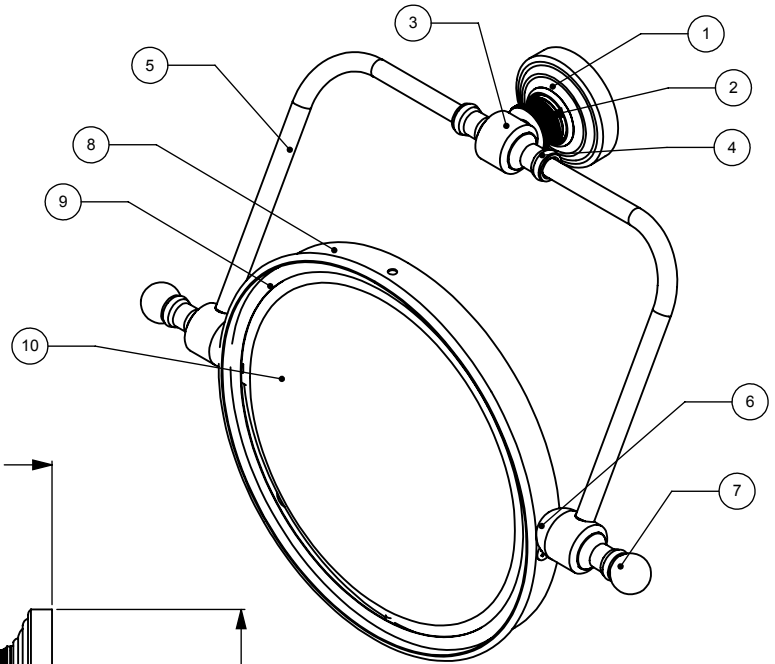

ITEM NO.	P/N	Description	QTY.
1	BPWV	BACKPLATE	1
2	NKSL-58	SUPPORT	1
3	HB1T-1	HUB	3
4	PSTD8-78	HUB SUPPORT	4
5	RDM-4-ARM	ARM	2
6	BL1TL-12	INSIDE BALL	2
7	BL1T-34	END BALL	2
8	MROR34-8	OUTSIDE FRAME	1
9	MRIN34-8	INSIDE FRAME	1
10	MIRROR	MIRROR	1

UNLESS OTHERWISE STATED

.X	±.3mm
.XX	±.15mm
.XXX	±.008mm

COPYRIGHT © Allied Brass 2019

THIRD ANGLE PROJECTION

DRAWN	2-21-19	I.M	MATERIAL:	BRASS	FINISH	TBD
CHECKED	2-21-19	P.D	DESCRIPTION:	Wall Mounted Swivel Make-Up Mirror 	QUANTITY	TBD
APPROVED	2-21-19	R.A	SCALE		1:3.5	SHEET: 01
				DRAWING No.		REV
				RWM-4		0