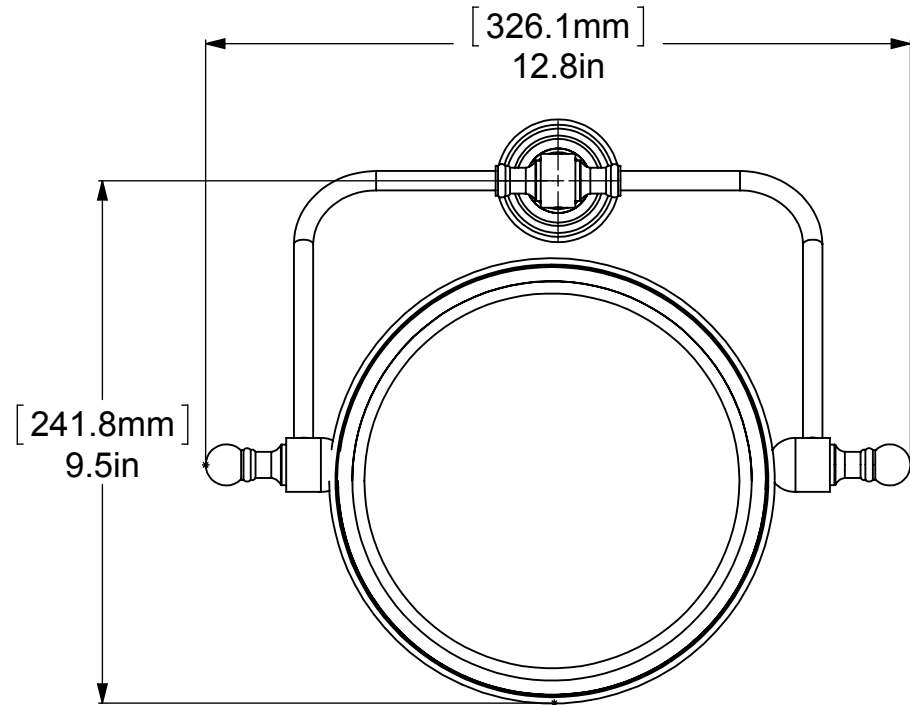

ITEM NO.	P/N	Description	QTY.
1	BPWV	BACKPLATE	1
2	NKSL-58	SUPPORT	1
3	HB1T-1	HUB	3
4	PSTD8-78	HUB SUPPORT	4
5	RDM-4-ARM	ARM	2
6	BL1TL-12	INSIDE BALL	2
7	BL1T-34	END BALL	2
8	MROR34-8	OUTSIDE FRAME	1
9	MRIN34-8	INSIDE FRAME	1
10	MIRROR	MIRROR	1

UNLESS OTHERWISE STATED

.X	±.3mm
.XX	±.15mm
.XXX	±.008mm

COPYRIGHT © Allied Brass 2019

THIRD ANGLE PROJECTION

DRAWN	2-21-19	I.M	MATERIAL:	BRASS	FINISH	TBD
CHECKED	2-21-19	P.D	DESCRIPTION:	Wall Mounted Swivel Make-Up Mirror 	QUANTITY	TBD
APPROVED	2-21-19	R.A	SCALE		1:3.5	SHEET: 01
				DRAWING No.		REV
				RWM-4		0