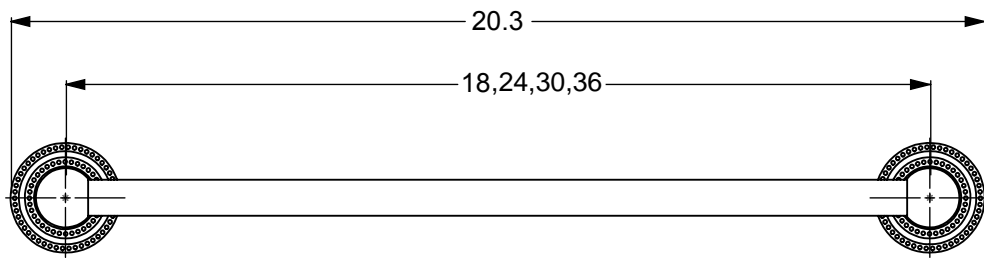

ITEM NO.	P/N	DESCRIPTION	QTY.
1	BPDT	BACKPLATE	4
2	NKSL-58	Support	4
3	BL2T-1	BALL 1"	4
4	BL34ST-1.25	Lock	4
5	TU34-18,24,30,36	TUBE	2

NOTES:
1. UNIT IS IN INCHES.

UNLESS OTHERWISE STATED	
.X	±.3mm
.XX	±.15mm
.XXX	±.008mm

COPYRIGHT © Allied Brass 2016

DRAWN	8/16/2016	I.M
CHECKED	8/16/2016	P.D
APPROVED	8/16/2016	R.A

MATERIAL:	BRASS
DESCRIPTION:	BACK TO BACK TOWEL BAR

FINISH	TBD
QUANTITY	TBD
DRAWING No.	REV
DT-41-BB	0
SCALE	1:4
SHEET: 01	A4