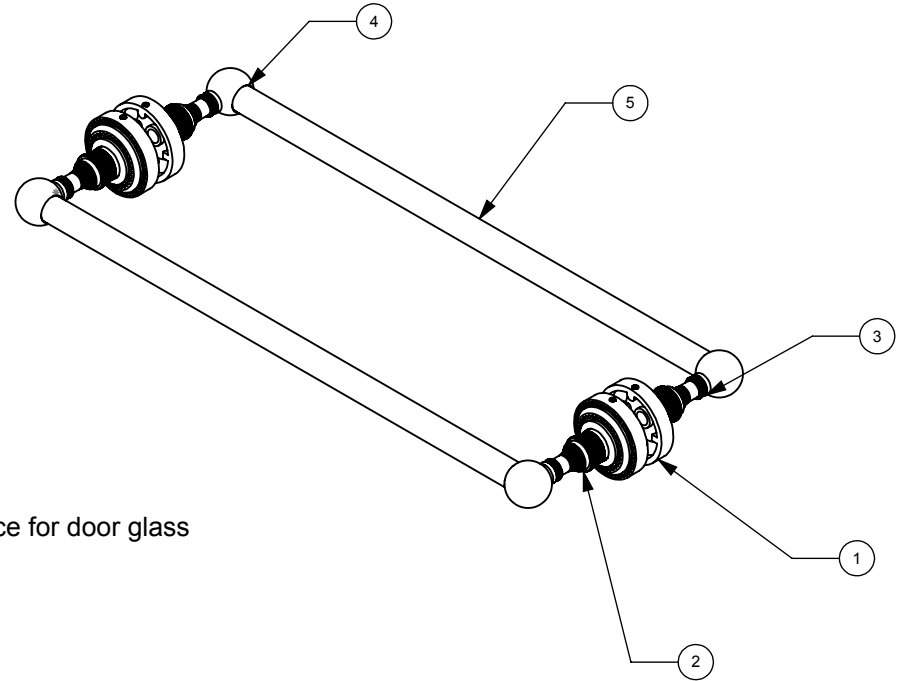

ITEM NO.	P/N	DESCRIPTION	QTY.
1	BPDT	BACKPLATE	4
2	NKSL-58	Support	4
3	BL2T-1	BALL 1"	4
4	BL34ST-1.25	Lock	4
5	TU34-18,24,30,36	TUBE	2

NOTES:
1. UNIT IS IN INCHES.

UNLESS OTHERWISE STATED	
.X	±.3mm
.XX	±.15mm
.XXX	±.008mm

COPYRIGHT © Allied Brass 2016

DRAWN	8/16/2016	I.M
CHECKED	8/16/2016	P.D
APPROVED	8/16/2016	R.A

MATERIAL:	BRASS
DESCRIPTION:	BACK TO BACK TOWEL BAR

FINISH	TBD
QUANTITY	TBD
DRAWING No.	REV
DT-41-BB	0
SCALE	1:4
SHEET: 01	A4