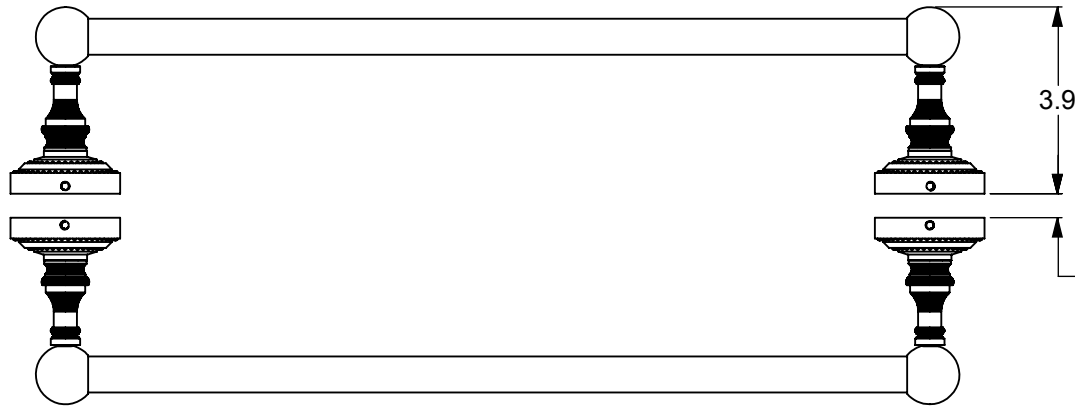

ITEM NO.	P/N	DESCRIPTION	QTY.
1	BPDT	BACKPLATE	4
2	NKSL-58	Support	4
3	BL2T-1	BALL 1"	4
4	BL34ST-1.25	Lock	4
5	TU34-18,24,30,36	TUBE	2

NOTES:
1. UNIT IS IN INCHES.

UNLESS OTHERWISE STATED	
.X	±.3mm
.XX	±.15mm
.XXX	±.008mm

COPYRIGHT © Allied Brass 2016

DRAWN	8/16/2016	I.M
CHECKED	8/16/2016	P.D
APPROVED	8/16/2016	R.A

MATERIAL:	BRASS
DESCRIPTION:	BACK TO BACK TOWEL BAR

FINISH	TBD
QUANTITY	TBD
DRAWING No.	REV
DT-41-BB	0
SCALE	1:4
SHEET: 01	A4