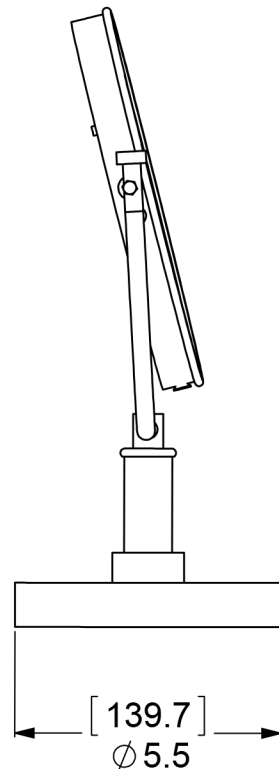

ITEM NO.	P/N	DESCRIPTION	QTY.
1	BSRD-5.5	BASE	1
2	RGSM	HUB	1
3	TU1-2	TUBE	2
4	FTTDS	SUPPORT ROD	1
5	MRUBT-8	MIRROR RING	1
6	BL1TL-12	BALL	2
7	CN8-32	NUT	2
8	CARD-58	CAP	2
9	MROR34-8	OUTSIDE FRAME	1
10	MRIN34-8	INSIDE FRAME	1
11	MIRROR	MIRROR	1
12	CRRD-1	CHECK RING	1

APPROVED FOR PRODUCTION
 BY: RICHARD PAUL
 DATE: 02/01/2019

UNLESS OTHERWISE STATED	
.X	± .3mm
.XX	± .15mm
.XXX	± .008mm

COPYRIGHT © Allied Brass 2019

DRAWN	2-1-19	I.M	MATERIAL:	BRASS	FINISH	TBD
CHECKED	2-1-19	P.D	DESCRIPTION:		QUANTITY	TBD
APPROVED	2-1-19	R.A	8 Inch Vanity Top Make-Up Mirror		DRAWING No.	REV
					DM-4	0
				SCALE	1:4	SHEET: 01 A4