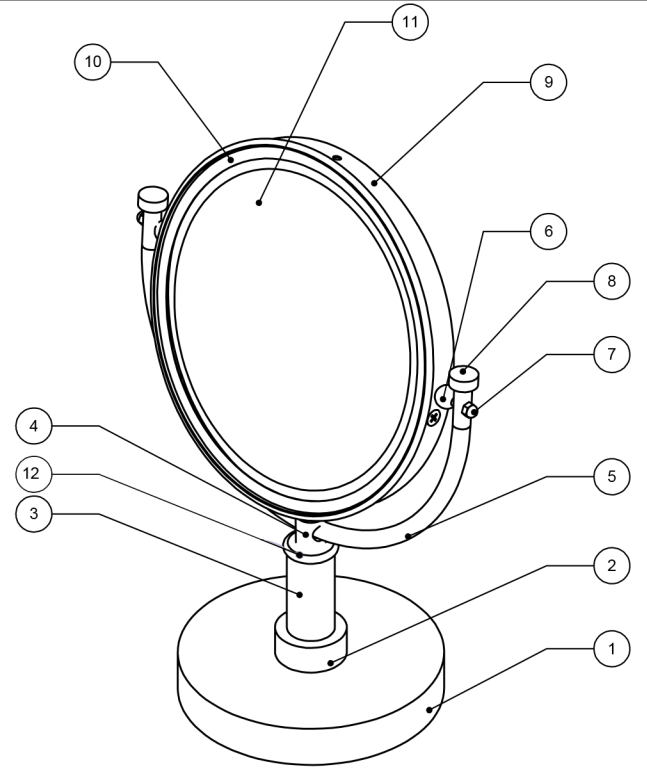

ITEM NO.	P/N	DESCRIPTION	QTY.
1	BSRD-5.5	BASE	1
2	RGSM	HUB	1
3	TU1-2	TUBE	2
4	FTTDS	SUPPORT ROD	1
5	MRUBT-8	MIRROR RING	1
6	BL1TL-12	BALL	2
7	CN8-32	NUT	2
8	CARD-58	CAP	2
9	MROR34-8	OUTSIDE FRAME	1
10	MRIN34-8	INSIDE FRAME	1
11	MIRROR	MIRROR	1
12	CRRD-1	CHECK RING	1

APPROVED FOR PRODUCTION
 BY: RICHARD PAUL
 DATE: 02/01/2019

UNLESS OTHERWISE STATED	
.X	± .3mm
.XX	± .15mm
.XXX	± .008mm

COPYRIGHT © Allied Brass 2019

DRAWN	2-1-19	I.M	MATERIAL:	BRASS	FINISH	TBD
CHECKED	2-1-19	P.D	DESCRIPTION:		QUANTITY	TBD
APPROVED	2-1-19	R.A	8 Inch Vanity Top Make-Up Mirror		DRAWING No.	REV
					DM-4	0
				SCALE	1:4	SHEET: 01 A4