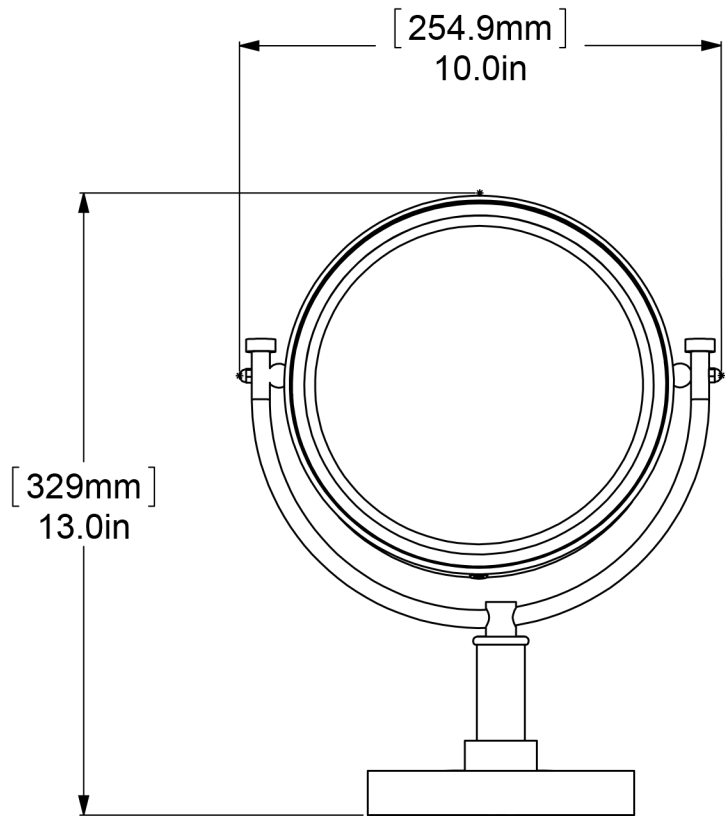

ITEM NO.	P/N	DESCRIPTION	QTY.
1	BSRD-5.5	BASE	1
2	RGSM	HUB	1
3	TU1-2	TUBE	2
4	FTTDS	SUPPORT ROD	1
5	MRUBT-8	MIRROR RING	1
6	BL1TL-12	BALL	2
7	CN8-32	NUT	2
8	CARD-58	CAP	2
9	MROR34-8	OUTSIDE FRAME	1
10	MRIN34-8	INSIDE FRAME	1
11	MIRROR	MIRROR	1
12	CRRD-1	CHECK RING	1

APPROVED FOR PRODUCTION
 BY: RICHARD PAUL
 DATE: 02/01/2019

UNLESS OTHERWISE STATED	
.X	± .3mm
.XX	± .15mm
.XXX	± .008mm

COPYRIGHT © Allied Brass 2019

DRAWN	2-1-19	I.M	MATERIAL:	BRASS	FINISH	TBD
CHECKED	2-1-19	P.D	DESCRIPTION:		QUANTITY	TBD
APPROVED	2-1-19	R.A	8 Inch Vanity Top Make-Up Mirror		DRAWING No.	REV
					DM-4	0
				SCALE	1:4	SHEET: 01 A4