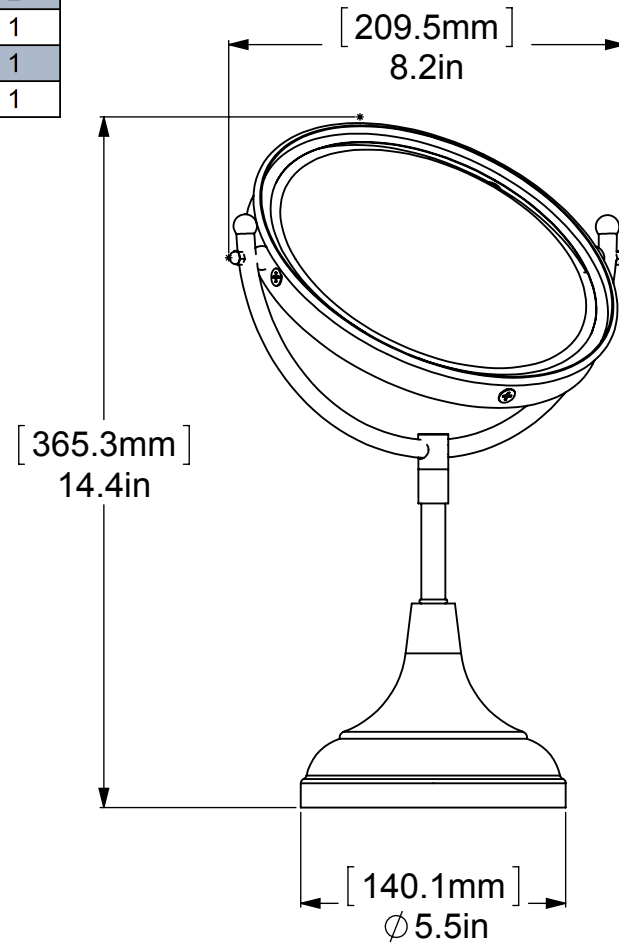

ITEM NO.	P/N	Description	QTY.
1	BSRD-5.5	BASE	1
2	CRRD-12	CHECK RING	1
3	TU12-2	TUBE	1
4	FTTDS	HUB	1
5	MRUBT-8	BENT TUBE	1
6	BL1TL-12	BALL HUB	2
7	CN8-32	LOCK NUT	2
8	BL1T-12	BALL CAP	2
9	MRIN34-8	INSIDE FRAME	1
10	MROR34-8	OUTSIDE FRAME	1
11	MIRROR	MIRROR	1

UNLESS OTHERWISE STATED

.X	±.3mm
.XX	±.15mm
.XXX	±.008mm

COPYRIGHT © Allied Brass 2019

THIRD ANGLE PROJECTION

DRAWN	2-16-19	I.M
CHECKED	2-16-19	P.D
APPROVED	2-16-19	R.A

MATERIAL: BRASS

DESCRIPTION:
8 Inch Vanity Top
Make-Up Mirror

FINISH	TBD
QUANTITY	TBD
DRAWING No.	REV
DM-2	0
SCALE	1:4 SHEET: 01 A4