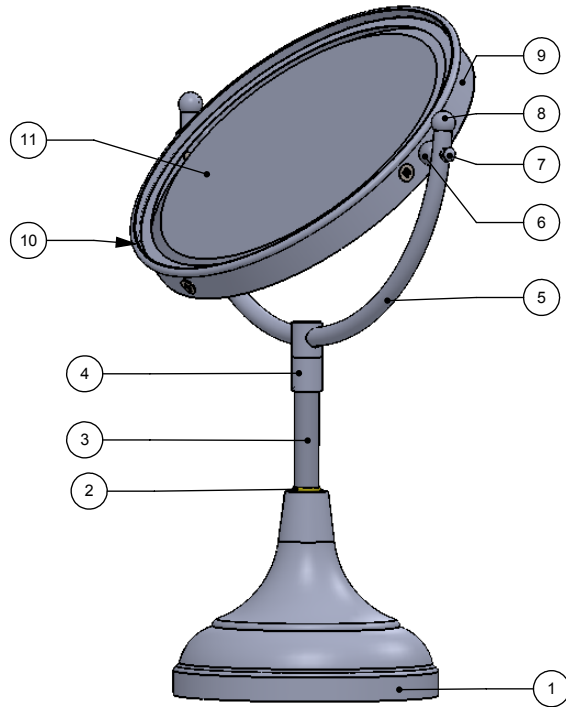

ITEM NO.	P/N	Description	QTY.
1	BSRD-5.5	BASE	1
2	CRRD-12	CHECK RING	1
3	TU12-2	TUBE	1
4	FTTDS	HUB	1
5	MRUBT-8	BENT TUBE	1
6	BL1TL-12	BALL HUB	2
7	CN8-32	LOCK NUT	2
8	BL1T-12	BALL CAP	2
9	MRIN34-8	INSIDE FRAME	1
10	MROR34-8	OUTSIDE FRAME	1
11	MIRROR	MIRROR	1

UNLESS OTHERWISE STATED

.X	±.3mm
.XX	±.15mm
.XXX	±.008mm

COPYRIGHT © Allied Brass 2019

THIRD ANGLE PROJECTION

DRAWN	2-16-19	I.M
CHECKED	2-16-19	P.D
APPROVED	2-16-19	R.A

MATERIAL: BRASS

DESCRIPTION:
8 Inch Vanity Top
Make-Up Mirror

FINISH	TBD
QUANTITY	TBD
DRAWING No.	REV
DM-2	0
SCALE	1:4 SHEET: 01 A4