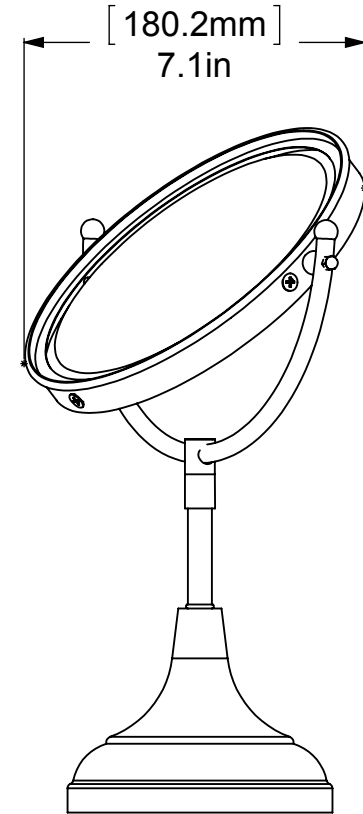

ITEM NO.	P/N	Description	QTY.
1	BSRD-5.5	BASE	1
2	CRRD-12	CHECK RING	1
3	TU12-2	TUBE	1
4	FTTDS	HUB	1
5	MRUBT-8	BENT TUBE	1
6	BL1TL-12	BALL HUB	2
7	CN8-32	LOCK NUT	2
8	BL1T-12	BALL CAP	2
9	MRIN34-8	INSIDE FRAME	1
10	MROR34-8	OUTSIDE FRAME	1
11	MIRROR	MIRROR	1

UNLESS OTHERWISE STATED

.X	±.3mm
.XX	±.15mm
.XXX	±.008mm

COPYRIGHT © Allied Brass 2019

THIRD ANGLE PROJECTION

DRAWN	2-16-19	I.M
CHECKED	2-16-19	P.D
APPROVED	2-16-19	R.A

MATERIAL: BRASS

DESCRIPTION:
8 Inch Vanity Top
Make-Up Mirror

FINISH	TBD
QUANTITY	TBD
DRAWING No.	REV
DM-2	0
SCALE	1:4 SHEET: 01 A4