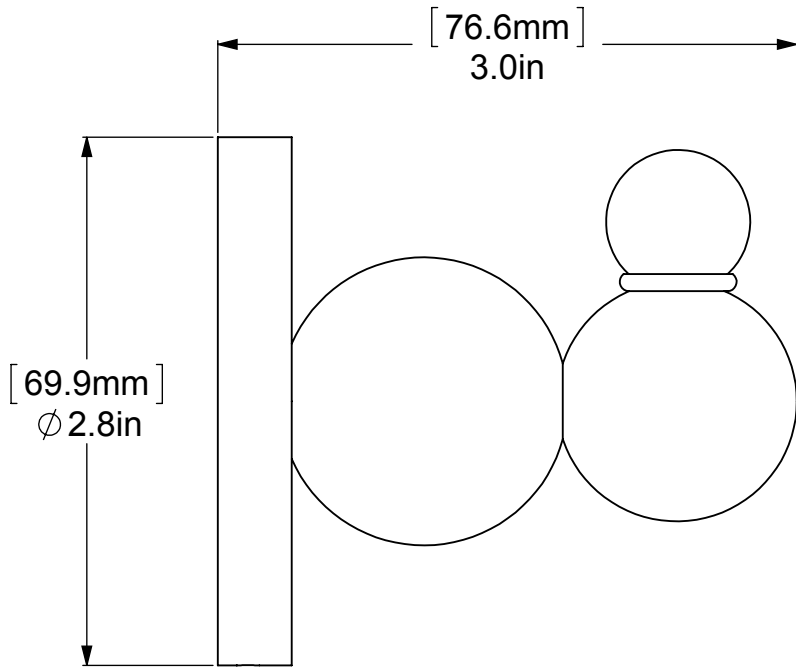

ITEM NO.	PART NUMBER	DESCRIPTION	QTY.
1	BPRD	Base	1
2	BL2S-1.5	LOWER BALL	1
3	BL2TD-1.25	BALL POST	1
4	BL1T-34	End Ball	1

UNLESS OTHERWISE STATED

.X	±.3mm
.XX	±.15mm
.XXX	±.008mm

COPYRIGHT © Allied Brass 2016

DRAWN	7/15/2016	I.M	MATERIAL:	BRASS	FINISH	TBD
CHECKED	7/15/2016	P.D	DESCRIPTION:		QUANTITY	TBD
APPROVED	7/15/2016	R.A	ROBE HOOK		DRAWING No.	REV
					BL-H1	0
				SCALE	1:1	SHEET: 01 A4