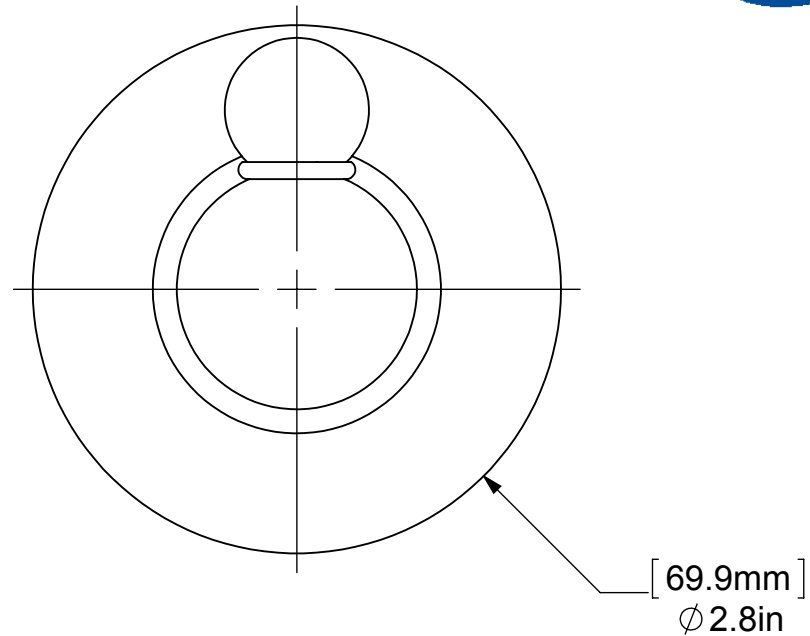

ITEM NO.	PART NUMBER	DESCRIPTION	QTY.
1	BPRD	Base	1
2	BL2S-1.5	LOWER BALL	1
3	BL2TD-1.25	BALL POST	1
4	BL1T-34	End Ball	1

UNLESS OTHERWISE STATED

.X	±.3mm
.XX	±.15mm
.XXX	±.008mm

COPYRIGHT © Allied Brass 2016

DRAWN	7/15/2016	I.M	MATERIAL:	BRASS	FINISH	TBD
CHECKED	7/15/2016	P.D	DESCRIPTION:		QUANTITY	TBD
APPROVED	7/15/2016	R.A	ROBE HOOK		DRAWING No.	REV
					BL-H1	0
				SCALE	1:1	SHEET: 01 A4