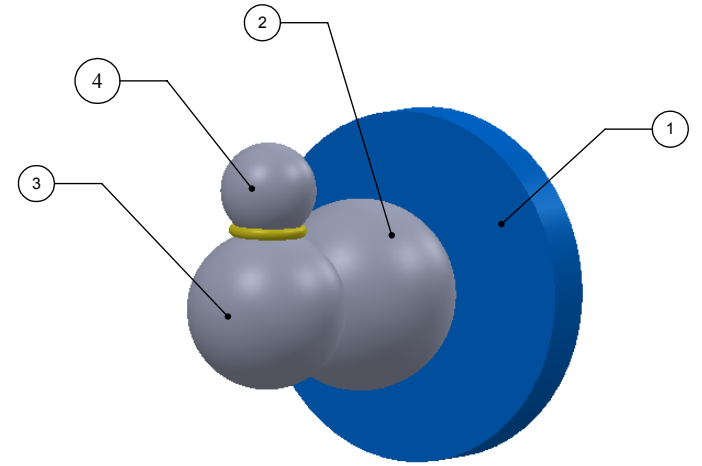

ITEM NO.	PART NUMBER	DESCRIPTION	QTY.
1	BPRD	Base	1
2	BL2S-1.5	LOWER BALL	1
3	BL2TD-1.25	BALL POST	1
4	BL1T-34	End Ball	1

UNLESS OTHERWISE STATED

.X	±.3mm
.XX	±.15mm
.XXX	±.008mm

COPYRIGHT © Allied Brass 2016

DRAWN	7/15/2016	I.M	MATERIAL:	BRASS	FINISH	TBD
CHECKED	7/15/2016	P.D	DESCRIPTION:		QUANTITY	TBD
APPROVED	7/15/2016	R.A	ROBE HOOK		DRAWING No.	REV
					BL-H1	0
				SCALE	1:1	SHEET: 01 A4