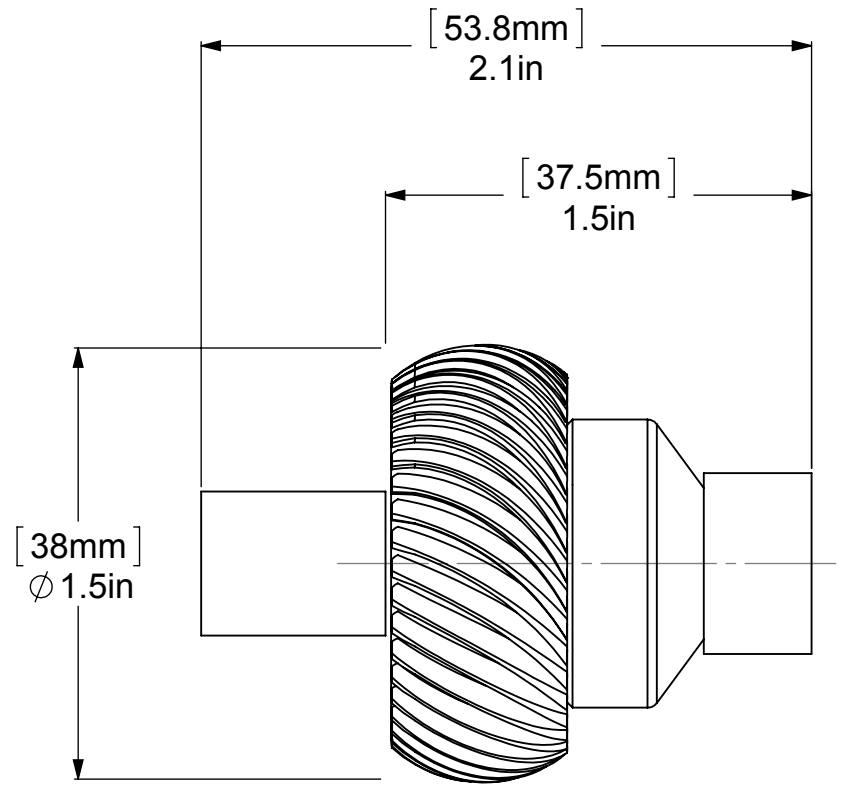

ITEM NO.	PART NUMBER	DESCRIPTION	QTY.
1	SM-LP-Cast	SUPPORT	1
2	CARD-58	LOCK	1
3	RGTW	CONNECTOR	1
4	PSRD8-12	BASE	1

UNLESS OTHERWISE STATED

.X	±.3mm
.XX	±.15mm
.XXX	±.008mm

COPYRIGHT © Allied Brass 2016

DRAWN	2/27/2016	I.M
CHECKED	2/27/2016	P.D
APPROVED	2/27/2016	R.A

MATERIAL:	BRASS
DESCRIPTION:	<div style="text-align: center;">  <p>ALIED BRASS INC.</p> </div>
KNOB	

FINISH	TBD
QUANTITY	TBD
DRAWING No.	103T
REV	0
SCALE	1.5:1
SHEET: 01	A4