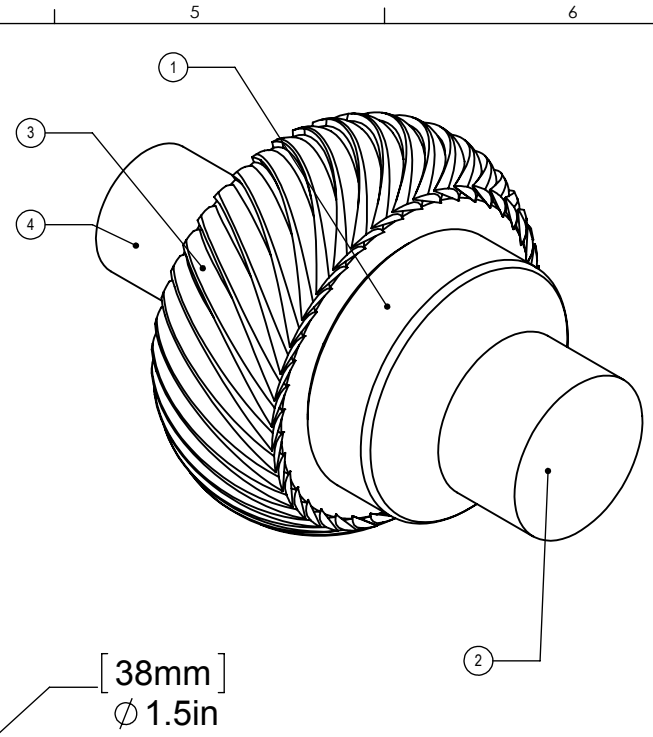

ITEM NO.	PART NUMBER	DESCRIPTION	QTY.
1	SM-LP-Cast	SUPPORT	1
2	CARD-58	LOCK	1
3	RGTW	CONNECTOR	1
4	PSRD8-12	BASE	1

UNLESS OTHERWISE STATED

.X	±.3mm
.XX	±.15mm
.XXX	±.008mm

COPYRIGHT © Allied Brass 2016

DRAWN	2/27/2016	I.M
CHECKED	2/27/2016	P.D
APPROVED	2/27/2016	R.A

MATERIAL:	BRASS
DESCRIPTION:	<div style="text-align: center;">  <p>ALIED BRASS INC.</p> </div>
KNOB	

FINISH	TBD
QUANTITY	TBD
DRAWING No.	103T
REV	0
SCALE	1.5:1
SHEET: 01	A4