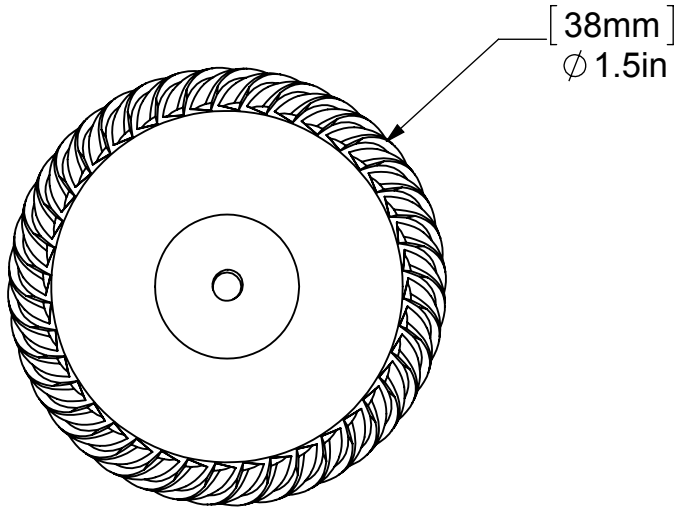

ITEM NO.	PART NUMBER	DESCRIPTION	QTY.
1	SM-LP-Cast	SUPPORT	1
2	CARD-58	LOCK	1
3	RGTW	CONNECTOR	1
4	PSRD8-12	BASE	1

UNLESS OTHERWISE STATED

.X	±.3mm
.XX	±.15mm
.XXX	±.008mm

COPYRIGHT © Allied Brass 2016

DRAWN	2/27/2016	I.M
CHECKED	2/27/2016	P.D
APPROVED	2/27/2016	R.A

MATERIAL:	BRASS
DESCRIPTION:	<div style="text-align: center;">  <p>ALIED BRASS INC.</p> </div>
KNOB	

FINISH	TBD
QUANTITY	TBD
DRAWING No.	103T
REV	0
SCALE	1.5:1
SHEET: 01	A4