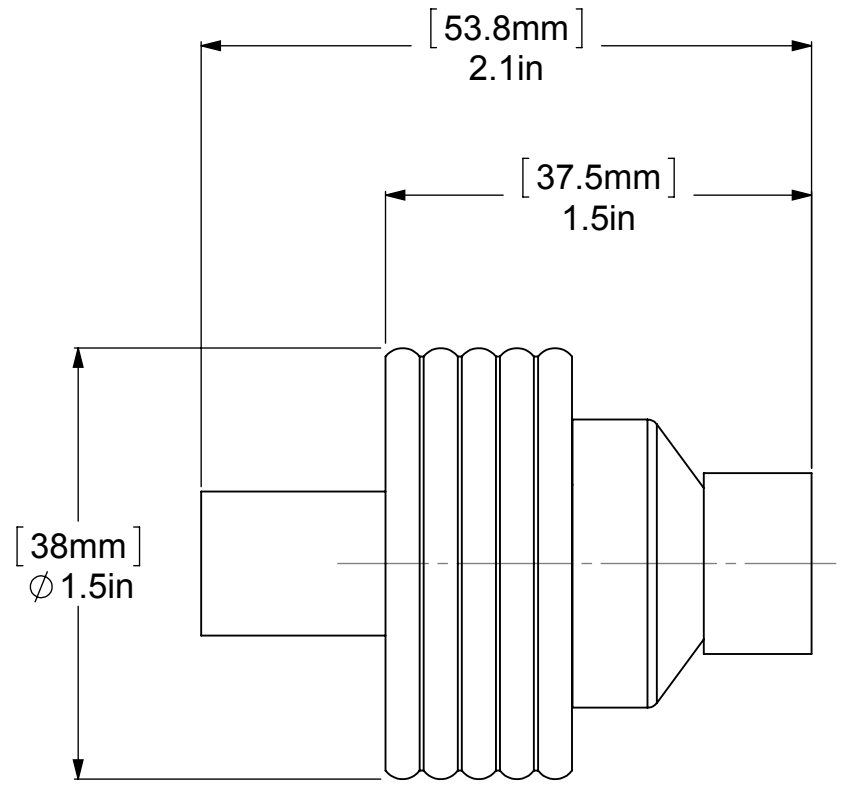

ITEM NO.	PART NUMBER	DESCRIPTION	QTY.
1	SM-LP-Cast	SUPPORT	1
2	CARD-58	LOCK	1
3	RGGV	CONNECTOR	1
4	PSRD8-12	BASE	1

UNLESS OTHERWISE STATED

.X	±.3mm
.XX	±.15mm
.XXX	±.008mm

COPYRIGHT © Allied Brass 2016

DRAWN	2/27/2016	I.M
CHECKED	2/27/2016	P.D
APPROVED	2/27/2016	R.A

MATERIAL:	BRASS
DESCRIPTION:	

FINISH	TBD
QUANTITY	TBD
DRAWING No.	REV
103G	0
SCALE	1.5:1 SHEET: 01 A4