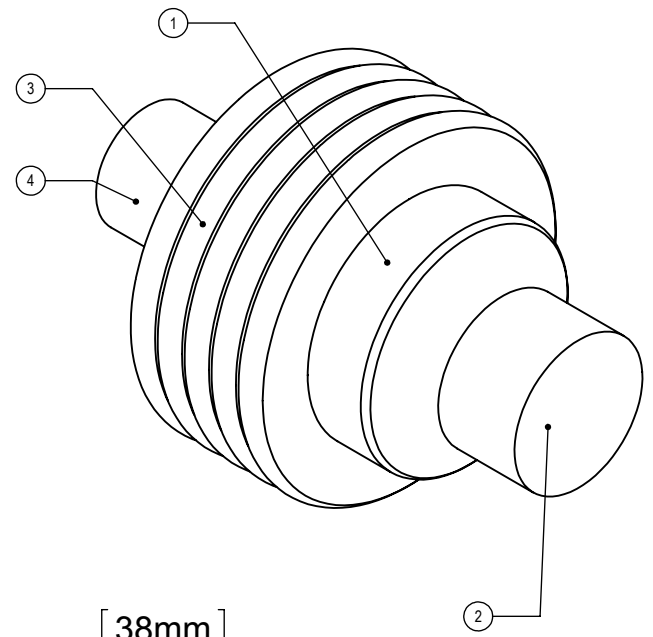

ITEM NO.	PART NUMBER	DESCRIPTION	QTY.
1	SM-LP-Cast	SUPPORT	1
2	CARD-58	LOCK	1
3	RGGV	CONNECTOR	1
4	PSRD8-12	BASE	1

UNLESS OTHERWISE STATED

.X	±.3mm
.XX	±.15mm
.XXX	±.008mm

COPYRIGHT © Allied Brass 2016

DRAWN	2/27/2016	I.M
CHECKED	2/27/2016	P.D
APPROVED	2/27/2016	R.A

MATERIAL:	BRASS
DESCRIPTION:	

FINISH	TBD
QUANTITY	TBD
DRAWING No.	REV
103G	0
SCALE	1.5:1 SHEET: 01 A4