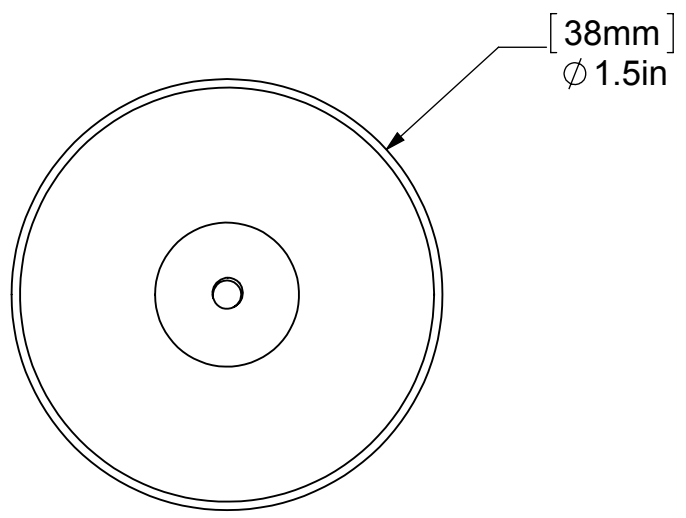

ITEM NO.	PART NUMBER	DESCRIPTION	QTY.
1	SM-LP-Cast	SUPPORT	1
2	CARD-58	LOCK	1
3	RGGV	CONNECTOR	1
4	PSRD8-12	BASE	1

UNLESS OTHERWISE STATED

.X	±.3mm
.XX	±.15mm
.XXX	±.008mm

COPYRIGHT © Allied Brass 2016

DRAWN	2/27/2016	I.M
CHECKED	2/27/2016	P.D
APPROVED	2/27/2016	R.A

MATERIAL:	BRASS
DESCRIPTION:	

FINISH	TBD
QUANTITY	TBD
DRAWING No.	REV
103G	0
SCALE	1.5:1 SHEET: 01 A4