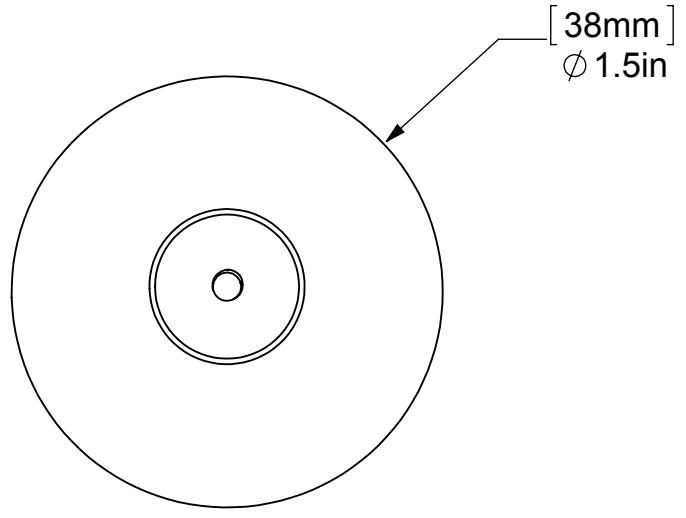

ITEM NO.	PART NUMBER	DESCRIPTION	QTY.
1	SM-LP-Cast	SUPPORT	1
2	CARD-58	LOCK	1
3	RGDT	CONNECTOR	1
4	PSRD8-12	BASE	1
5	BPRD	BASE	1

UNLESS OTHERWISE STATED

.X	±.3mm
.XX	±.15mm
.XXX	±.008mm

COPYRIGHT © Allied Brass 2016

DRAWN	2/27/2016	I.M
CHECKED	2/27/2016	P.D
APPROVED	2/27/2016	R.A

MATERIAL:	BRASS
DESCRIPTION:	<div style="display: flex; align-items: center;"> <div style="margin-right: 20px;">KNOB</div> </div>

FINISH	TBD
QUANTITY	TBD
DRAWING No.	103D
REV	0
SCALE	1.5:1
SHEET: 01	A4