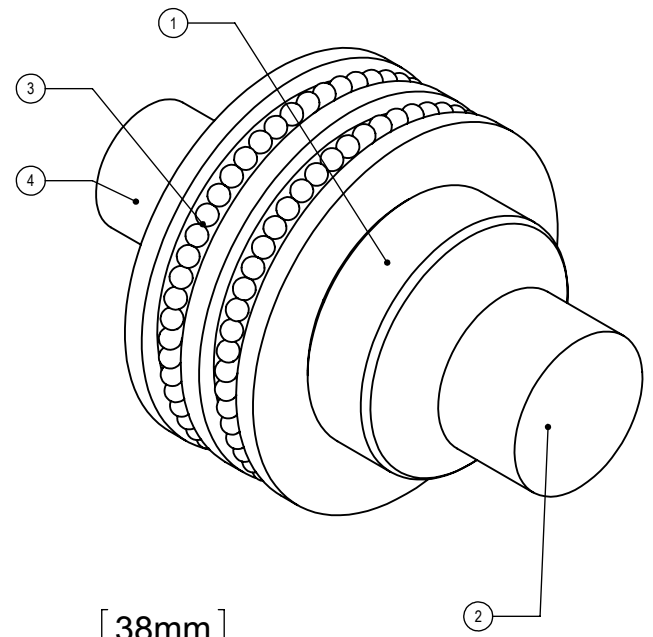

ITEM NO.	PART NUMBER	DESCRIPTION	QTY.
1	SM-LP-Cast	SUPPORT	1
2	CARD-58	LOCK	1
3	RGDT	CONNECTOR	1
4	PSRD8-12	BASE	1
5	BPRD	BASE	1

UNLESS OTHERWISE STATED

.X	±.3mm
.XX	±.15mm
.XXX	±.008mm

COPYRIGHT © Allied Brass 2016

DRAWN	2/27/2016	I.M
CHECKED	2/27/2016	P.D
APPROVED	2/27/2016	R.A

MATERIAL:	BRASS
DESCRIPTION:	<div style="display: flex; align-items: center;"> <div style="margin-right: 20px;">KNOB</div> </div>

FINISH	TBD
QUANTITY	TBD
DRAWING No.	103D
REV	0
SCALE	1.5:1
SHEET: 01	A4