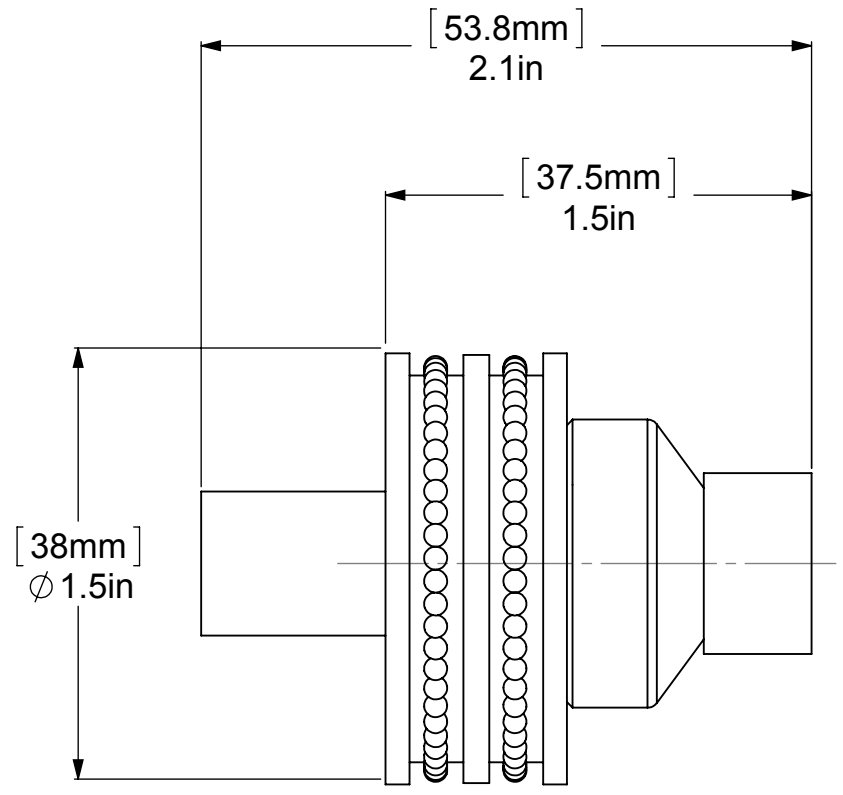

ITEM NO.	PART NUMBER	DESCRIPTION	QTY.
1	SM-LP-Cast	SUPPORT	1
2	CARD-58	LOCK	1
3	RGDT	CONNECTOR	1
4	PSRD8-12	BASE	1
5	BPRD	BASE	1

UNLESS OTHERWISE STATED

.X	±.3mm
.XX	±.15mm
.XXX	±.008mm

COPYRIGHT © Allied Brass 2016

DRAWN	2/27/2016	I.M
CHECKED	2/27/2016	P.D
APPROVED	2/27/2016	R.A

MATERIAL:	BRASS
DESCRIPTION:	<div style="display: flex; align-items: center;"> <div style="margin-right: 20px;">KNOB</div> </div>

FINISH	TBD
QUANTITY	TBD
DRAWING No.	103D
REV	0
SCALE	1.5:1
SHEET: 01	A4