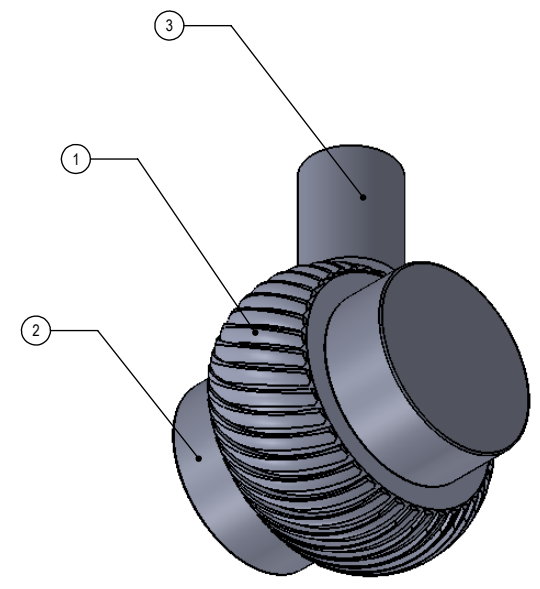

ITEM NO.	PART NUMBER	DESCRIPTION	QTY.
1	RGTWT	HUB	1
2	Card-1	END LOCK	2
3	PSRD8-12	BASE TUBE	1

UNLESS OTHERWISE STATED

.X	±.3mm
.XX	±.15mm
.XXX	±.008mm

COPYRIGHT © Allied Brass 2016

DRAWN	2/27/2016	I.M
CHECKED	2/27/2016	P.D
APPROVED	2/27/2016	R.A

MATERIAL:	BRASS
DESCRIPTION:	<div style="text-align: center;">  <p>ALLOYED BRASS INC.</p> </div>
KNOB	

FINISH	TBD
QUANTITY	TBD
DRAWING No.	REV
102T	0
SCALE	1:0.9
SHEET: 01	A4