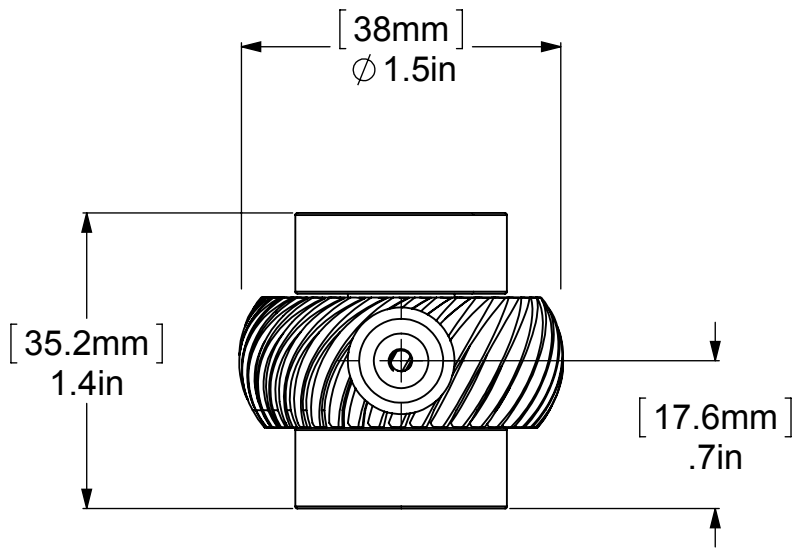

ITEM NO.	PART NUMBER	DESCRIPTION	QTY.
1	RGTWT	HUB	1
2	Card-1	END LOCK	2
3	PSRD8-12	BASE TUBE	1

UNLESS OTHERWISE STATED

.X	±.3mm
.XX	±.15mm
.XXX	±.008mm

COPYRIGHT © Allied Brass 2016

DRAWN	2/27/2016	I.M
CHECKED	2/27/2016	P.D
APPROVED	2/27/2016	R.A

MATERIAL:	BRASS
DESCRIPTION:	<div style="text-align: center;">  <p>ALLOYED BRASS INC.</p> </div>
KNOB	

FINISH	TBD
QUANTITY	TBD
DRAWING No.	REV
102T	0
SCALE	1:0.9
SHEET: 01	A4