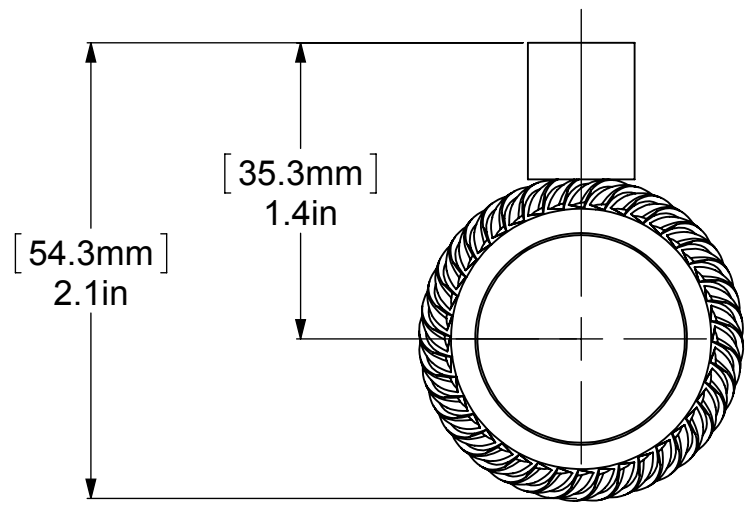

ITEM NO.	PART NUMBER	DESCRIPTION	QTY.
1	RGTWT	HUB	1
2	Card-1	END LOCK	2
3	PSRD8-12	BASE TUBE	1

UNLESS OTHERWISE STATED

.X	±.3mm
.XX	±.15mm
.XXX	±.008mm

COPYRIGHT © Allied Brass 2016

DRAWN	2/27/2016	I.M
CHECKED	2/27/2016	P.D
APPROVED	2/27/2016	R.A

MATERIAL:	BRASS
DESCRIPTION:	<div style="text-align: center;">  <p>ALLOYED BRASS INC.</p> </div>
KNOB	

FINISH	TBD
QUANTITY	TBD
DRAWING No.	REV
102T	0
SCALE	1:0.9
SHEET: 01	A4