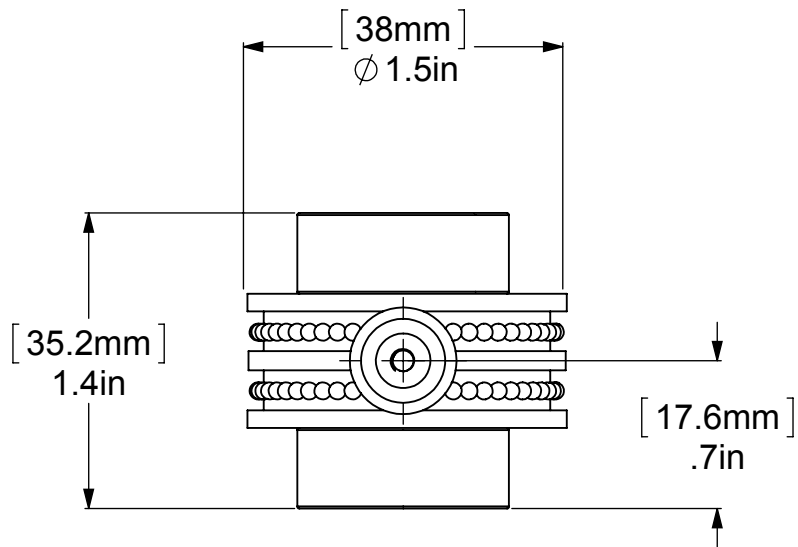

ITEM NO.	PART NUMBER	DESCRIPTION	QTY.
1	RGDTT	HUB	1
2	Card-1	END LOCK	2
3	PSRD8-12	BASE TUBE	2

UNLESS OTHERWISE STATED

.X	±.3mm
.XX	±.15mm
.XXX	±.008mm

COPYRIGHT © Allied Brass 2016

THIRD ANGLE PROJECTION

DRAWN	2/27/2016	I.M.
CHECKED	2/27/2016	P.D.
APPROVED	2/27/2016	R.A.

MATERIAL:	BRASS		FINISH	TBD
DESCRIPTION:		QUANTITY	TBD	
KNOB		DRAWING No.	REV	
		102D	0	
SCALE	1:0.9	SHEET: 01	A4	