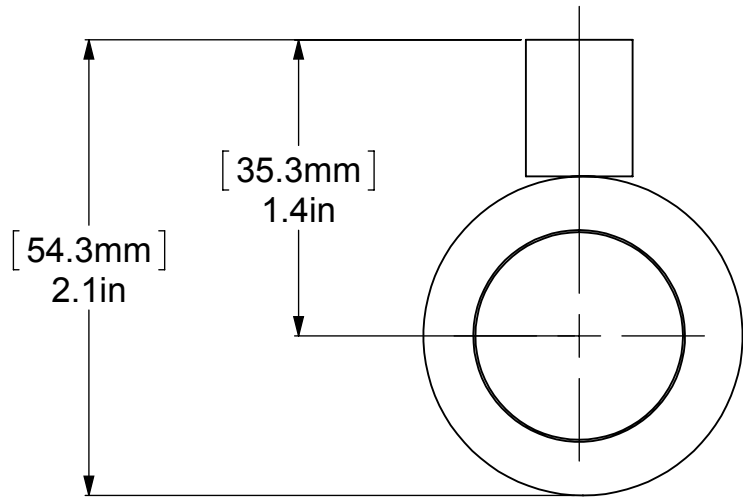

ITEM NO.	PART NUMBER	DESCRIPTION	QTY.
1	RGDTT	HUB	1
2	Card-1	END LOCK	2
3	PSRD8-12	BASE TUBE	2

UNLESS OTHERWISE STATED

.X	±.3mm
.XX	±.15mm
.XXX	±.008mm

COPYRIGHT © Allied Brass 2016

THIRD ANGLE PROJECTION

DRAWN	2/27/2016	I.M.
CHECKED	2/27/2016	P.D.
APPROVED	2/27/2016	R.A.

MATERIAL:	BRASS		FINISH	TBD
DESCRIPTION:		QUANTITY	TBD	
KNOB		DRAWING No.	REV	
		102D	0	
SCALE	1:0.9	SHEET: 01	A4	