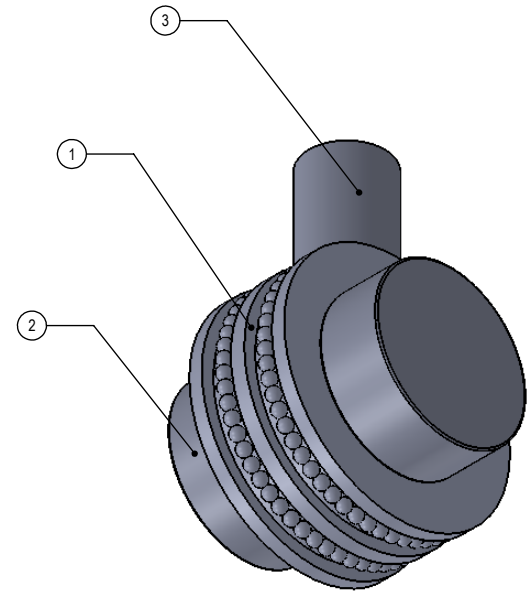

ITEM NO.	PART NUMBER	DESCRIPTION	QTY.
1	RGDTT	HUB	1
2	Card-1	END LOCK	2
3	PSRD8-12	BASE TUBE	2

UNLESS OTHERWISE STATED

.X	±.3mm
.XX	±.15mm
.XXX	±.008mm

COPYRIGHT © Allied Brass 2016

THIRD ANGLE PROJECTION

DRAWN	2/27/2016	I.M.
CHECKED	2/27/2016	P.D.
APPROVED	2/27/2016	R.A.

MATERIAL:	BRASS		FINISH	TBD
DESCRIPTION:		QUANTITY	TBD	
KNOB		DRAWING No.	REV	
		102D	0	
SCALE	1:0.9	SHEET: 01	A4	