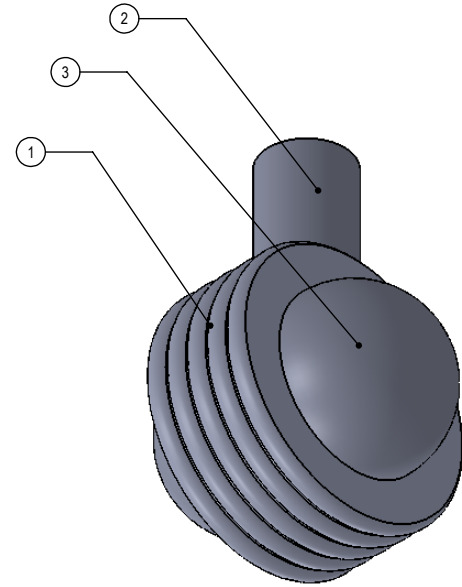

ITEM NO.	PART NUMBER	DESCRIPTION	QTY.
1	RGGVT	HUB	1
2	PSRD8-12	BASE TUBE	1
3	CAHR-1	CAP	2

UNLESS OTHERWISE STATED

.X	±.3mm
.XX	±.15mm
.XXX	±.008mm

COPYRIGHT © Allied Brass 2016

THIRD ANGLE PROJECTION

DRAWN	2/26/2016	I.M
CHECKED	2/26/2016	P.D
APPROVED	2/26/2016	R.A

MATERIAL:	BRASS		FINISH	TBD
DESCRIPTION:	KNOB		QUANTITY	TBD
			DRAWING No.	
			102AG	
REV		SCALE		1:0.9
0		SHEET: 01		A4