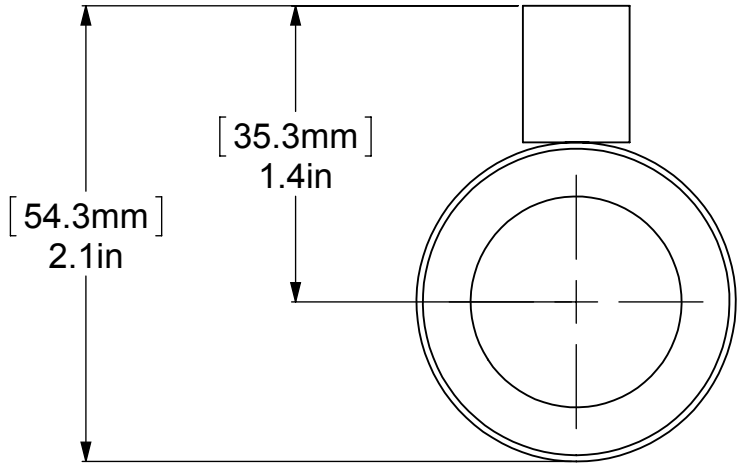

ITEM NO.	PART NUMBER	DESCRIPTION	QTY.
1	RGGVT	HUB	1
2	PSRD8-12	BASE TUBE	1
3	CAHR-1	CAP	2

UNLESS OTHERWISE STATED

.X	±.3mm
.XX	±.15mm
.XXX	±.008mm

COPYRIGHT © Allied Brass 2016

THIRD ANGLE PROJECTION

DRAWN	2/26/2016	I.M
CHECKED	2/26/2016	P.D
APPROVED	2/26/2016	R.A

MATERIAL:	BRASS		FINISH	TBD
DESCRIPTION:	KNOB		QUANTITY	TBD
			DRAWING No.	
			102AG	
REV		SCALE		1:0.9
0		SHEET: 01		A4