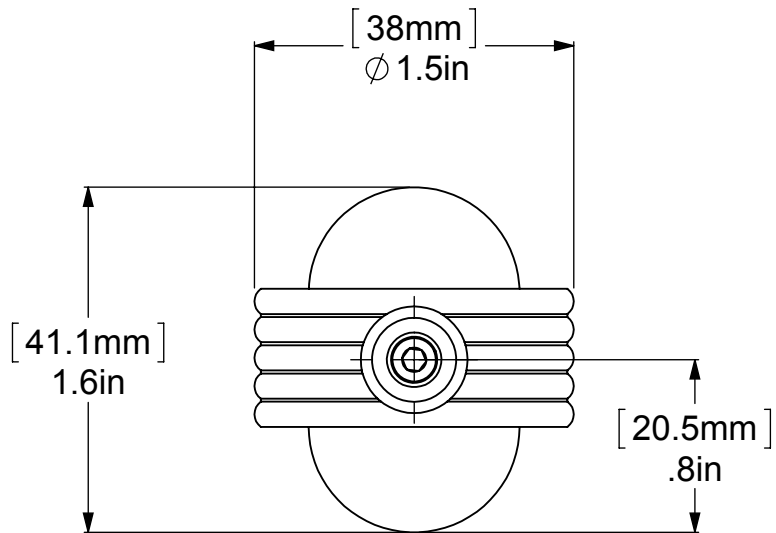

ITEM NO.	PART NUMBER	DESCRIPTION	QTY.
1	RGGVT	HUB	1
2	PSRD8-12	BASE TUBE	1
3	CAHR-1	CAP	2

UNLESS OTHERWISE STATED

.X	±.3mm
.XX	±.15mm
.XXX	±.008mm

COPYRIGHT © Allied Brass 2016

THIRD ANGLE PROJECTION

DRAWN	2/26/2016	I.M
CHECKED	2/26/2016	P.D
APPROVED	2/26/2016	R.A

MATERIAL:	BRASS		FINISH	TBD
DESCRIPTION:	KNOB		QUANTITY	TBD
			DRAWING No.	
			102AG	
REV		SCALE		1:0.9
0		SHEET: 01		A4