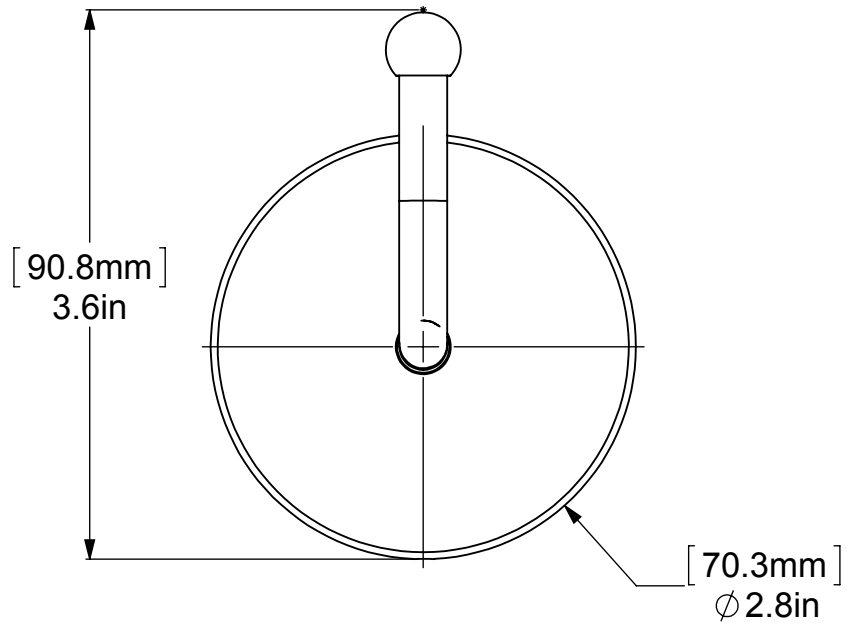

ITEM NO.	P/N	Description	QTY.
1	BPRD	BACKPLATE	1
2	HKHK9	HOOK	1
3	BL1T-12	BALL	1

UNLESS OTHERWISE STATED

.X	±.3mm
.XX	±.15mm
.XXX	±.008mm

COPYRIGHT © Allied Brass 2016

THIRD ANGLE PROJECTION

DRAWN	4/2/2016	I.M	MATERIAL:	BRASS	FINISH	TBD
CHECKED	4/2/2016	P.D	DESCRIPTION:		QUANTITY	TBD
APPROVED	4/2/2016	R.A	ROBE HOOK		DRAWING No.	REV
					1020	0
				SCALE	1:1.25	SHEET: 01
						A4