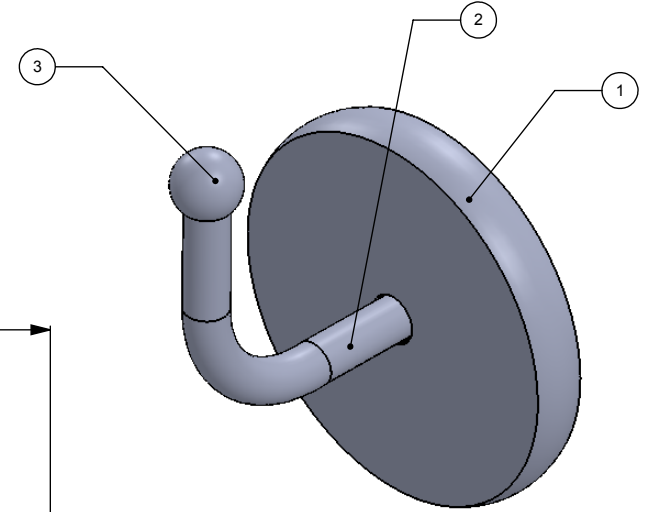

ITEM NO.	P/N	Description	QTY.
1	BPRD	BACKPLATE	1
2	HKHK9	HOOK	1
3	BL1T-12	BALL	1

UNLESS OTHERWISE STATED

.X	±.3mm
.XX	±.15mm
.XXX	±.008mm

COPYRIGHT © Allied Brass 2016

THIRD ANGLE PROJECTION

DRAWN	4/2/2016	I.M	MATERIAL:	BRASS	FINISH	TBD
CHECKED	4/2/2016	P.D	DESCRIPTION:		QUANTITY	TBD
APPROVED	4/2/2016	R.A	ROBE HOOK		DRAWING No.	REV
					1020	0
				SCALE	1:1.25	SHEET: 01
						A4