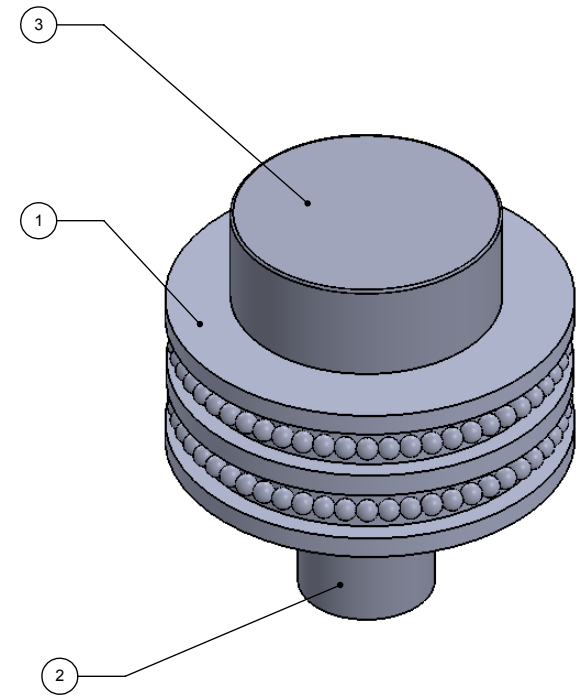

ITEM NO.	PART NUMBER	DESCRIPTION	QTY.
1	RGDT	HUB	1
2	PSRD8-12	BASE TUBE	1
3	Card-1	END LOCK	1

UNLESS OTHERWISE STATED

.X	±.3mm
.XX	±.15mm
.XXX	±.008mm

COPYRIGHT © Allied Brass 2016

DRAWN	2/26/2016	I.M
CHECKED	2/26/2016	P.D
APPROVED	2/26/2016	R.A

MATERIAL:	BRASS
DESCRIPTION:	<div style="text-align: center;">  </div>
<b>KNOB</b>	

FINISH	TBD
QUANTITY	TBD
DRAWING No.	101D
REV	0
SCALE	1:0.7
SHEET: 01	A4