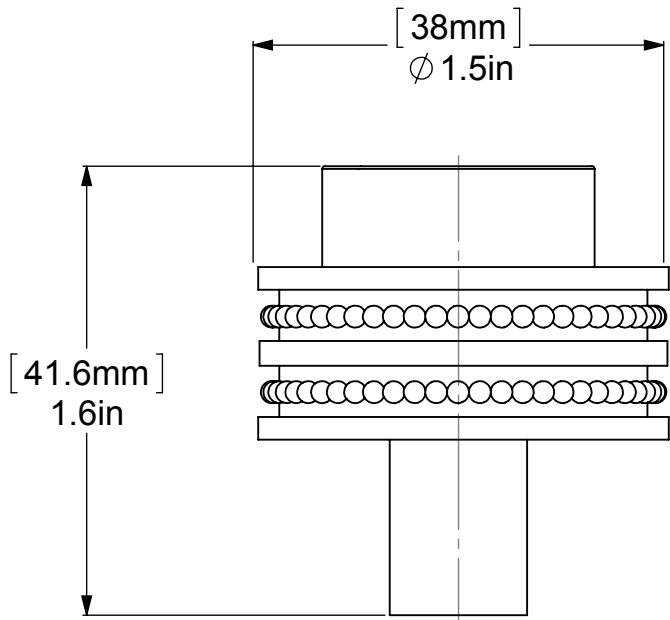

ITEM NO.	PART NUMBER	DESCRIPTION	QTY.
1	RGDT	HUB	1
2	PSRD8-12	BASE TUBE	1
3	Card-1	END LOCK	1

UNLESS OTHERWISE STATED

.X	±.3mm
.XX	±.15mm
.XXX	±.008mm

COPYRIGHT © Allied Brass 2016

DRAWN	2/26/2016	I.M
CHECKED	2/26/2016	P.D
APPROVED	2/26/2016	R.A

MATERIAL:	BRASS
DESCRIPTION:	<div style="text-align: center;">  </div>
<b>KNOB</b>	

FINISH	TBD
QUANTITY	TBD
DRAWING No.	101D
REV	0
SCALE	1:0.7
SHEET: 01	A4