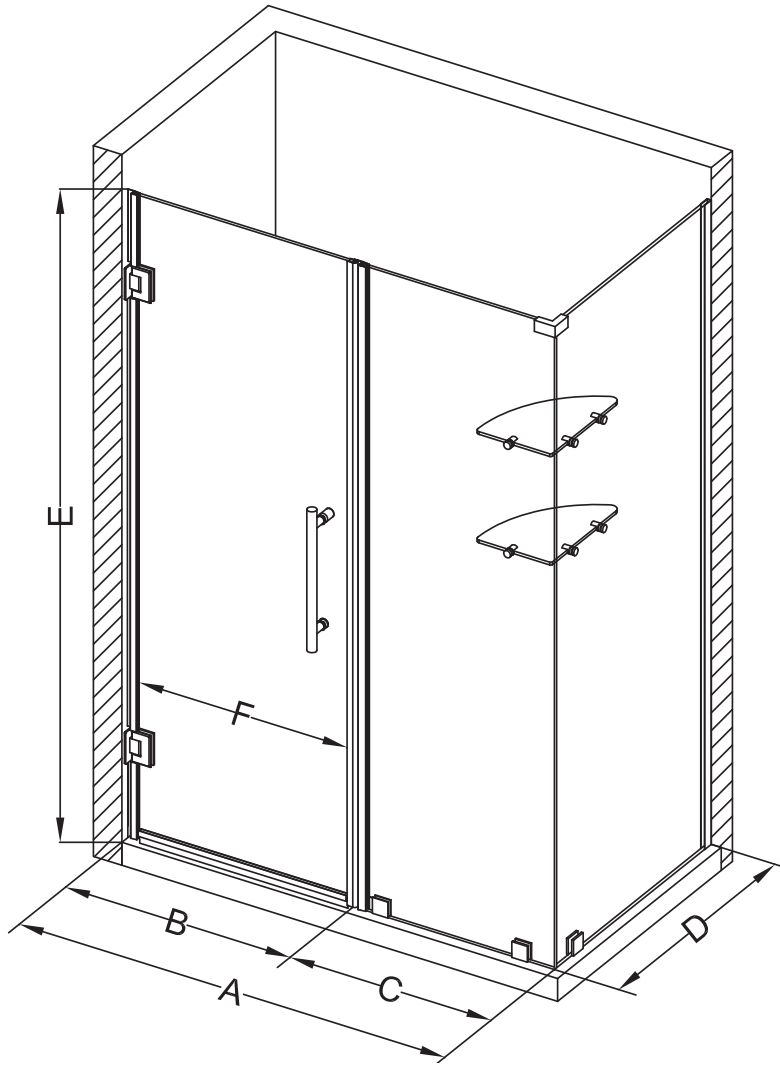

# Aston Bromley GS SEN962-6731

MODEL	WALL OPENING (A)	DOOR PANEL (B)	FIXED PANEL (C)	RETURN PANEL (D)	HEIGHT (E)	DOOR WALK THROUGH (F)
SEN962-673130-10	66 1/4"-67 1/4"	30 5/8"	35 5/8"	30"-30 3/8"	72"	28 5/8"-29 5/8"
SEN962-673132-10	66 1/4"-67 1/4"	30 5/8"	35 5/8"	32"-32 3/8"	72"	28 5/8"-29 5/8"
SEN962-673134-10	66 1/4"-67 1/4"	30 5/8"	35 5/8"	34"-34 3/8"	72"	28 5/8"-29 5/8"
SEN962-673136-10	66 1/4"-67 1/4"	30 5/8"	35 5/8"	36"-36 3/8"	72"	28 5/8"-29 5/8"
SEN962-673138-10	66 1/4"-67 1/4"	30 5/8"	35 5/8"	38"-38 3/8"	72"	28 5/8"-29 5/8"