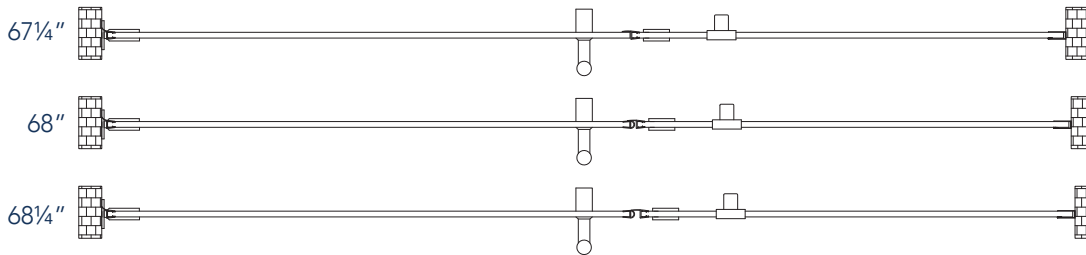

# Aston Belmore SDR 965-6830

- CH** CHROME HARDWARE
- SS** STAINLESS STEEL HARDWARE
- ORB** OIL RUBBED BRONZE HARDWARE

MODEL	WALL OPENING(A)	DOOR PANEL WIDTH(B)	FIXED PANEL WIDTH(C)	HEIGHT (D)	HANDLE HEIGHT(E)	ENTRY OPEN(F)
SDR965-6830-10	67 1/4" - 68 1/4"	29 5/8"	37 5/8"	72"	36 1/4"	27 5/8" - 28 5/8"