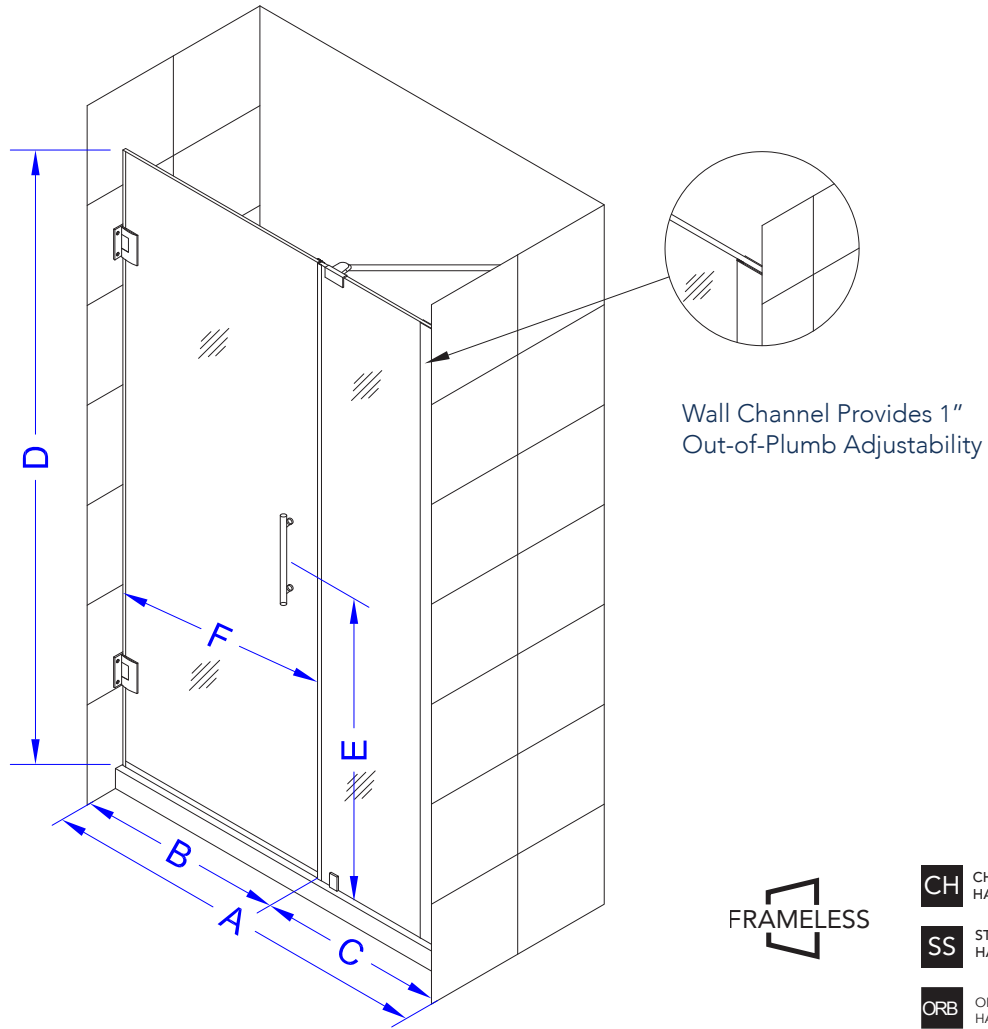

# Aston Belmore SDR 965-6830

- CH** CHROME HARDWARE
- SS** STAINLESS STEEL HARDWARE
- ORB** OIL RUBBED BRONZE HARDWARE

MODEL	WALL OPENING(A)	DOOR PANEL WIDTH(B)	FIXED PANEL WIDTH(C)	HEIGHT (D)	HANDLE HEIGHT(E)	ENTRY OPEN(F)
SDR965-6830-10	67 1/4" - 68 1/4"	29 5/8"	37 5/8"	72"	36 1/4"	27 5/8" - 28 5/8"

ASTON  
**STARCAST**  
FROM EnduroShield

POLISHED CHROME

STAINLESS STEEL

OIL RUBBED BRONZE

FROSTED GLASS

CLEAR GLASS