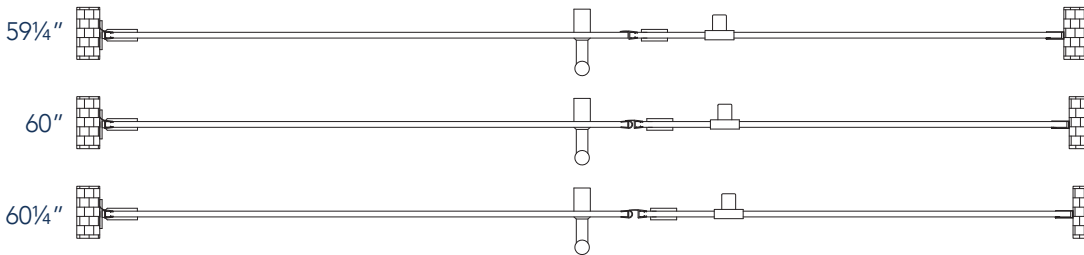

Aston Belmore SDR 965-6030

MODEL	WALL OPENING(A)	DOOR PANEL WIDTH(B)	FIXED PANEL WIDTH(C)	HEIGHT (D)	HANDLE HEIGHT(E)	ENTRY OPEN(F)
SDR965-6030-10	59 1/4" -60 1/4"	29 5/8"	29 5/8"	72"	36 1/4"	27 5/8" -28 5/8"