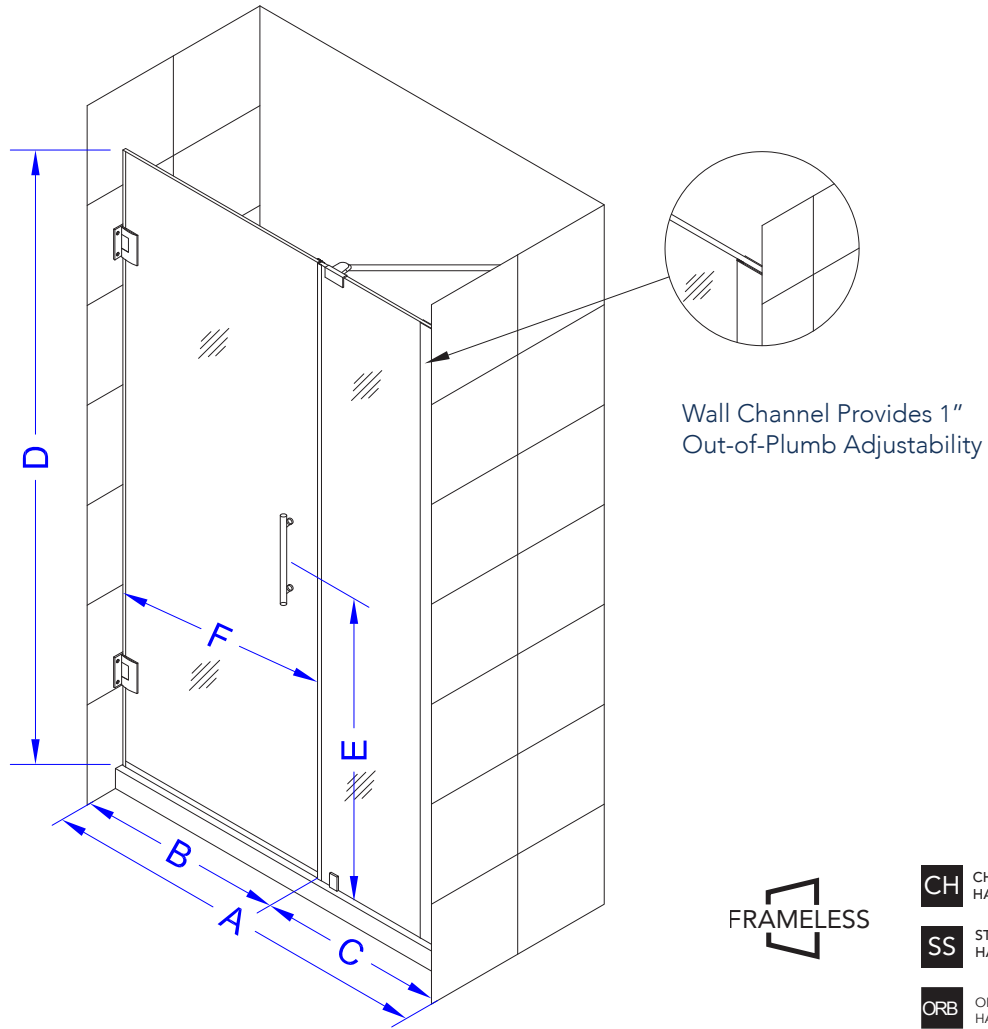

Aston Belmore SDR 965-6030

MODEL	WALL OPENING(A)	DOOR PANEL WIDTH(B)	FIXED PANEL WIDTH(C)	HEIGHT (D)	HANDLE HEIGHT(E)	ENTRY OPEN(F)
SDR965-6030-10	59 1/4" -60 1/4"	29 5/8"	29 5/8"	72"	36 1/4"	27 5/8" -28 5/8"