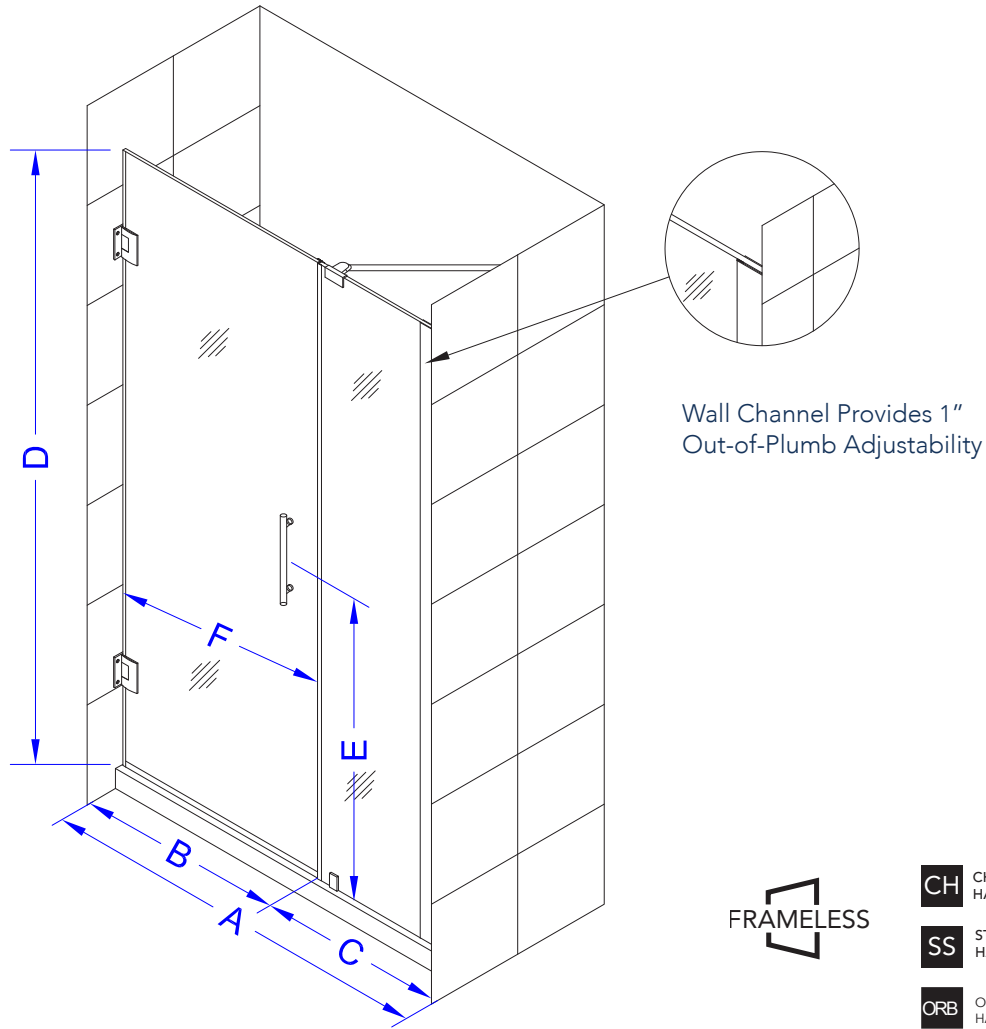

Aston Belmore SDR 965-5624

CH CHROME HARDWARE

SS STAINLESS STEEL HARDWARE

ORB OIL RUBBED BRONZE HARDWARE

MODEL	WALL OPENING(A)	DOOR PANEL WIDTH(B)	FIXED PANEL WIDTH(C)	HEIGHT (D)	HANDLE HEIGHT(E)	ENTRY OPEN(F)
SDR965-5624-10	55 1/4" - 56 1/4"	23 5/8"	31 5/8"	72"	36 1/4"	21 5/8" - 22 5/8"

ASTON
STARCAST
FROM **EnduroShield**

POLISHED CHROME

STAINLESS STEEL

OIL RUBBED BRONZE

FROSTED GLASS

CLEAR GLASS