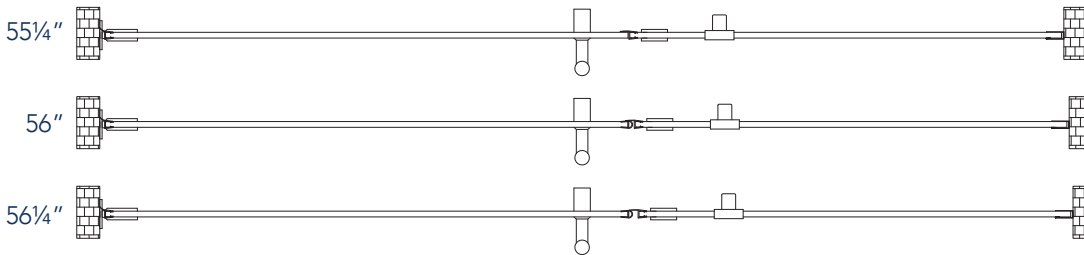

Aston Belmore SDR 965-5624

CH CHROME HARDWARE

SS STAINLESS STEEL HARDWARE

ORB OIL RUBBED BRONZE HARDWARE

MODEL	WALL OPENING(A)	DOOR PANEL WIDTH(B)	FIXED PANEL WIDTH(C)	HEIGHT (D)	HANDLE HEIGHT(E)	ENTRY OPEN(F)
SDR965-5624-10	55 1/4" - 56 1/4"	23 5/8"	31 5/8"	72"	36 1/4"	21 5/8" - 22 5/8"