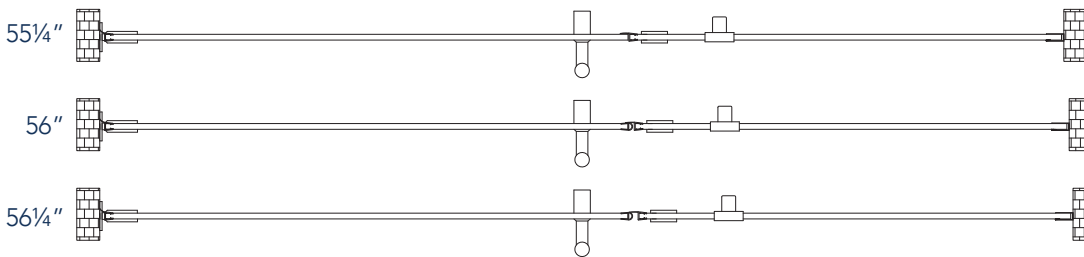

Aston Belmore SDR 965-5622

CH CHROME HARDWARE

SS STAINLESS STEEL HARDWARE

ORB OIL RUBBED BRONZE HARDWARE

MODEL	WALL OPENING(A)	DOOR PANEL WIDTH(B)	FIXED PANEL WIDTH(C)	HEIGHT (D)	HANDLE HEIGHT(E)	ENTRY OPEN(F)
SDR965-5622-10	55 1/4" - 56 1/4"	21 5/8"	33 5/8"	72"	36 1/4"	19 5/8" - 20 5/8"