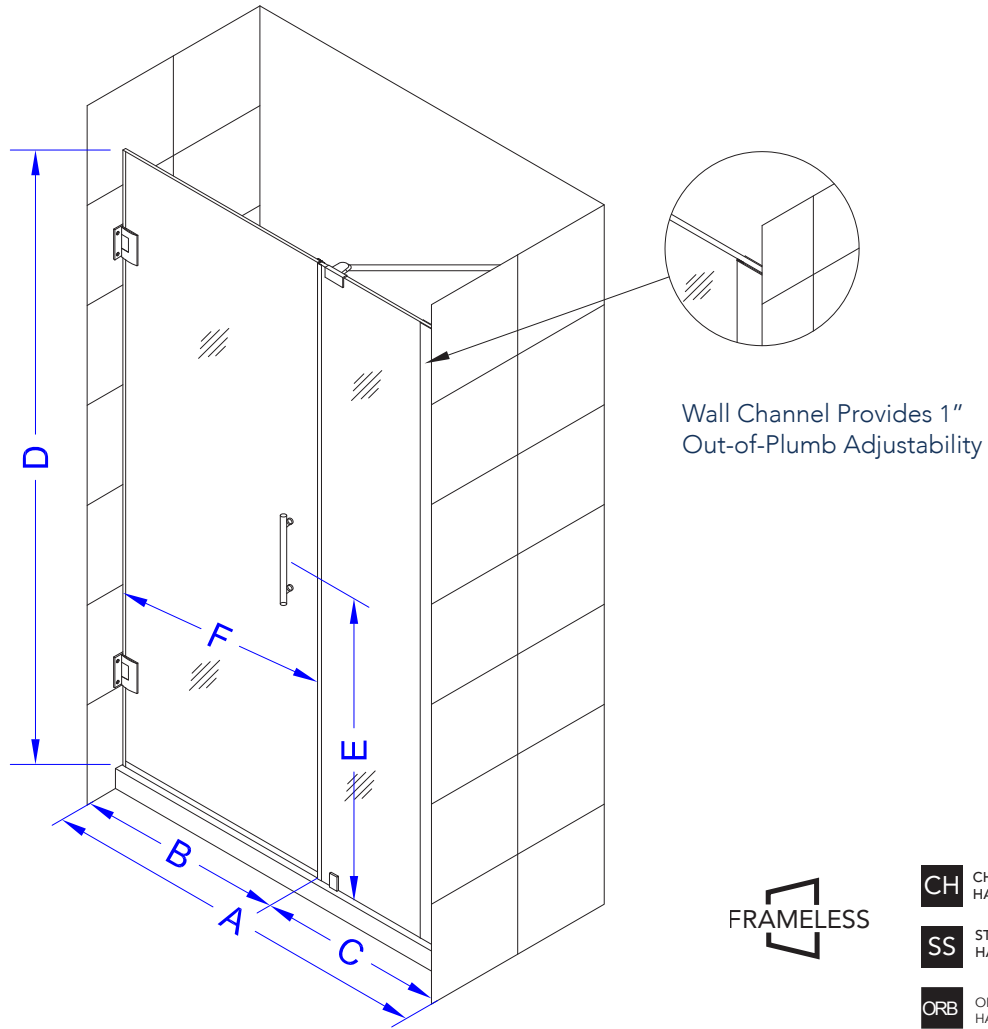

Aston Belmore SDR 965-5622

CH CHROME HARDWARE

SS STAINLESS STEEL HARDWARE

ORB OIL RUBBED BRONZE HARDWARE

MODEL	WALL OPENING(A)	DOOR PANEL WIDTH(B)	FIXED PANEL WIDTH(C)	HEIGHT (D)	HANDLE HEIGHT(E)	ENTRY OPEN(F)
SDR965-5622-10	55 1/4" - 56 1/4"	21 5/8"	33 5/8"	72"	36 1/4"	19 5/8" - 20 5/8"

ASTON
STARCAST
FROM **EnduroShield**

POLISHED CHROME

STAINLESS STEEL

OIL RUBBED BRONZE

FROSTED GLASS

CLEAR GLASS