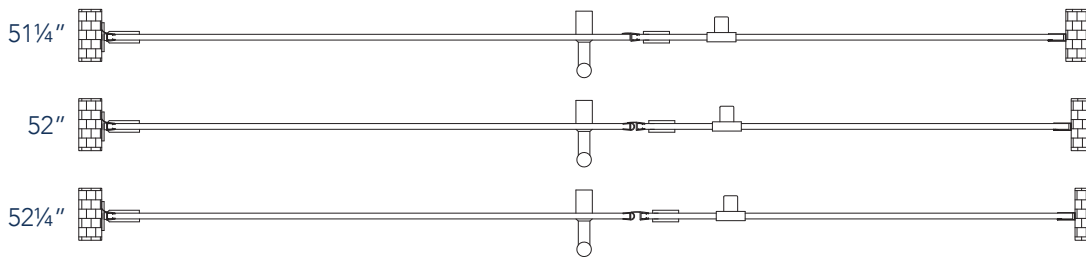

Aston Belmore SDR 965-5222

- CH** CHROME HARDWARE
- SS** STAINLESS STEEL HARDWARE
- ORB** OIL RUBBED BRONZE HARDWARE

MODEL	WALL OPENING(A)	DOOR PANEL WIDTH(B)	FIXED PANEL WIDTH(C)	HEIGHT (D)	HANDLE HEIGHT(E)	ENTRY OPEN(F)
SDR965-5222-10	51 1/4"-52 1/4"	21 5/8"	29 5/8"	72"	36 1/4"	19 5/8"-20 5/8"