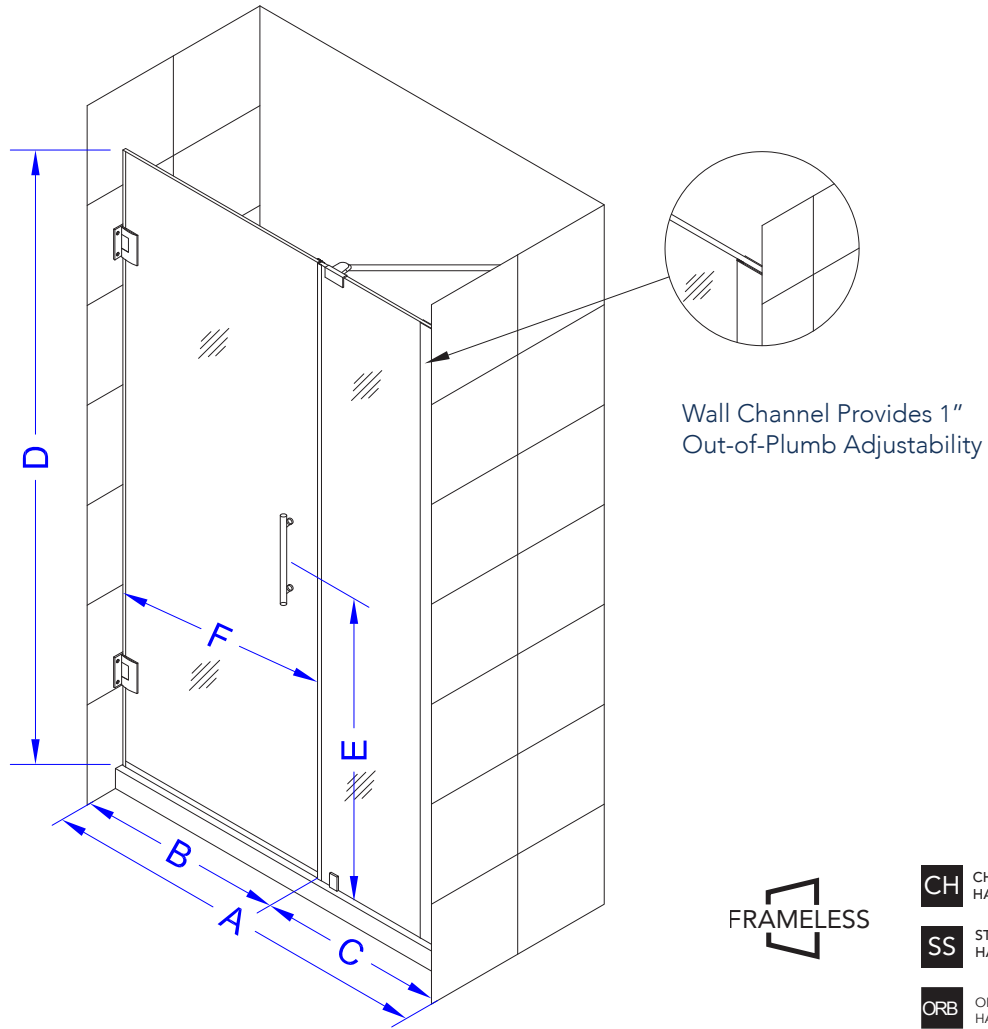

Aston Belmore SDR 965-5222

- CH** CHROME HARDWARE
- SS** STAINLESS STEEL HARDWARE
- ORB** OIL RUBBED BRONZE HARDWARE

MODEL	WALL OPENING(A)	DOOR PANEL WIDTH(B)	FIXED PANEL WIDTH(C)	HEIGHT (D)	HANDLE HEIGHT(E)	ENTRY OPEN(F)
SDR965-5222-10	51 1/4"-52 1/4"	21 5/8"	29 5/8"	72"	36 1/4"	19 5/8"-20 5/8"