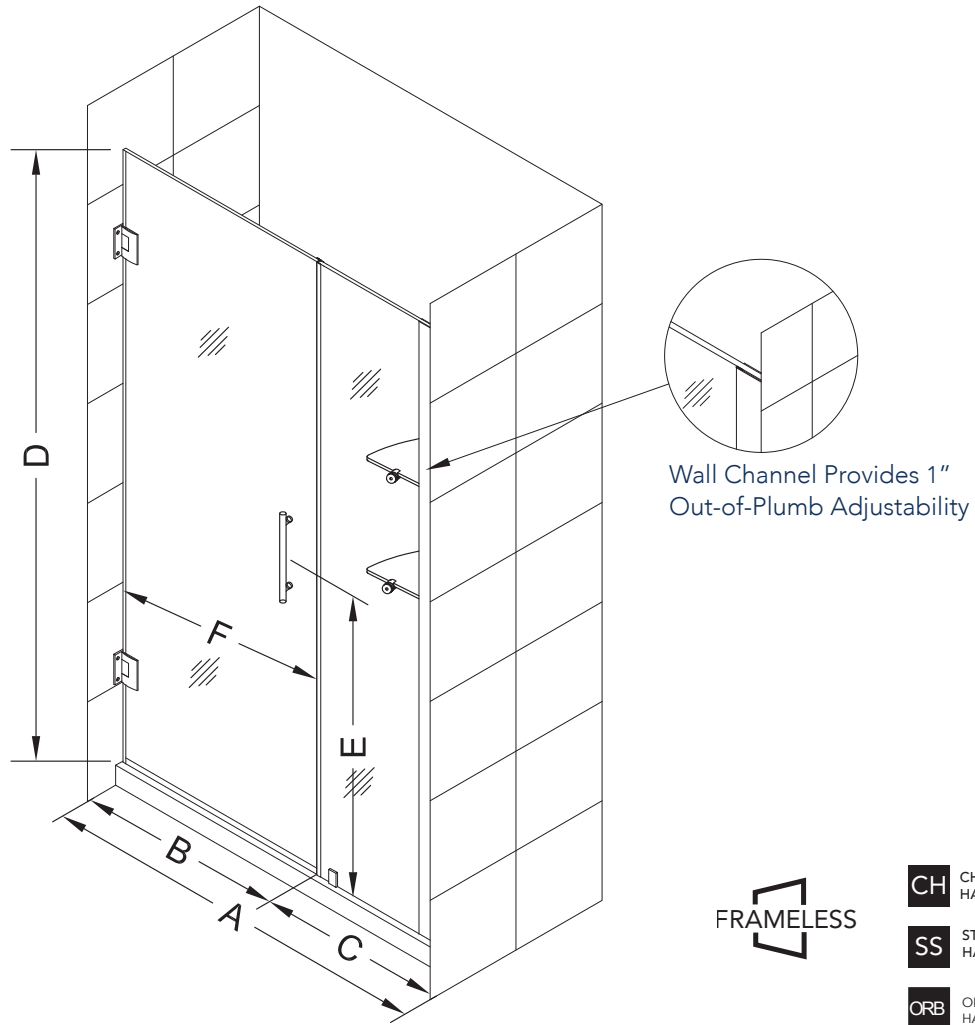

Aston BelmoreGS SDR 960-6434

CH CHROME HARDWARE

SS STAINLESS STEEL HARDWARE

ORB OIL RUBBED BRONZE HARDWARE

MODEL	WALL OPENING(A)	DOOR PANEL WIDTH(B)	FIXED PANEL WIDTH(C)	HEIGHT (D)	HANDLE HEIGHT(E)	ENTRY OPEN(F)
SDR960-6434-10	63 1/4" - 64 1/4"	33 5/8"	29 5/8"	72"	36 1/4"	31 5/8" - 32 5/8"