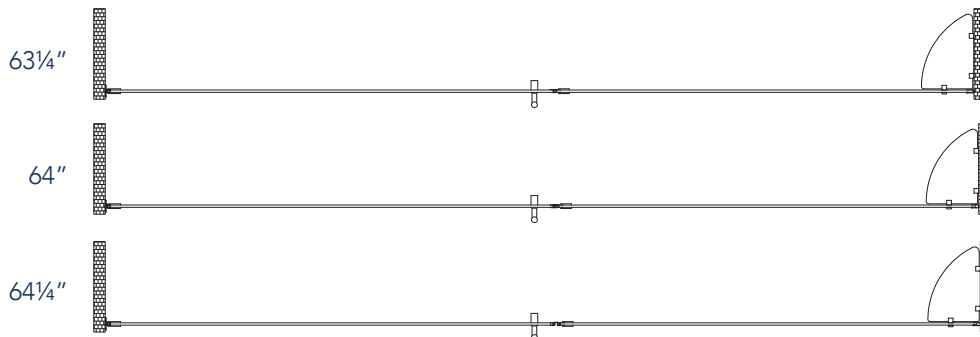

Aston BelmoreGS SDR 960-6434

CH CHROME HARDWARE

SS STAINLESS STEEL HARDWARE

ORB OIL RUBBED BRONZE HARDWARE

MODEL	WALL OPENING(A)	DOOR PANEL WIDTH(B)	FIXED PANEL WIDTH(C)	HEIGHT (D)	HANDLE HEIGHT(E)	ENTRY OPEN(F)
SDR960-6434-10	63 1/4" - 64 1/4"	33 5/8"	29 5/8"	72"	36 1/4"	31 5/8" - 32 5/8"