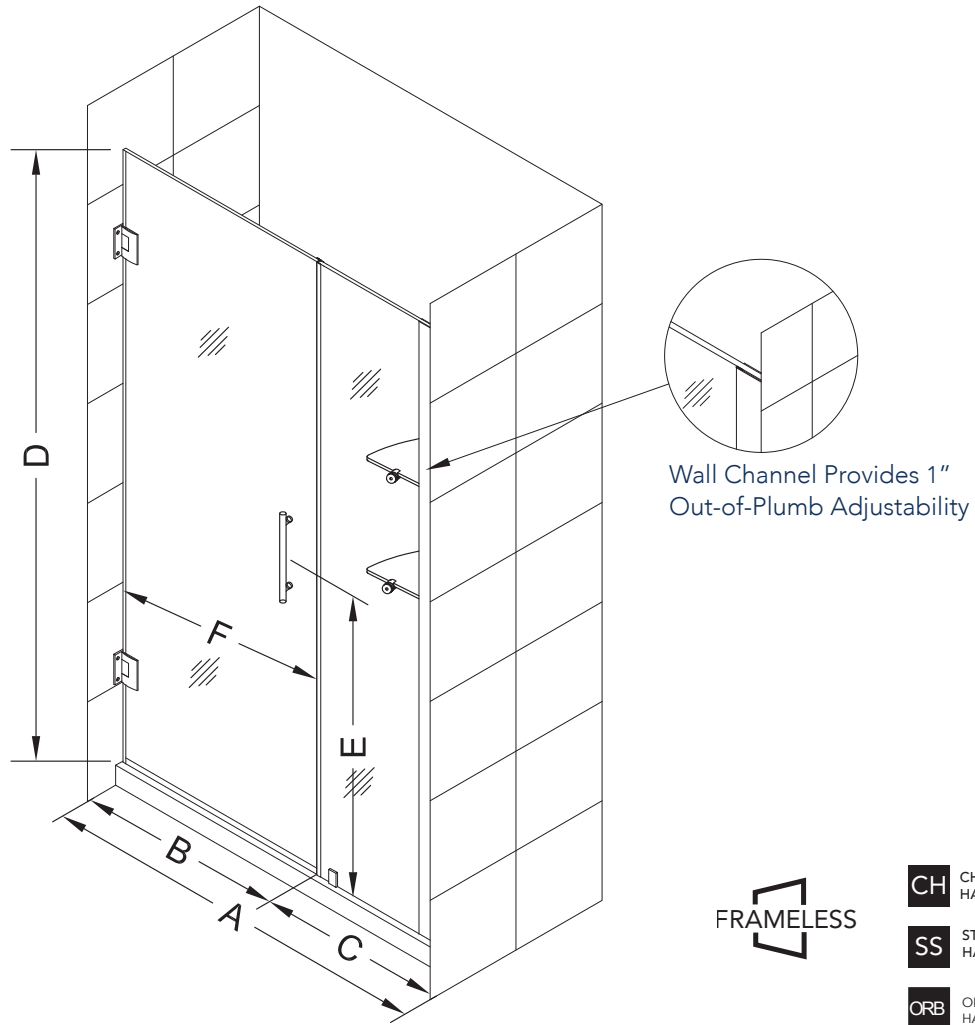

Aston BelmoreGS SDR 960-5622

CH CHROME HARDWARE

SS STAINLESS STEEL HARDWARE

ORB OIL RUBBED BRONZE HARDWARE

| MODEL | WALL OPENING(A) | DOOR PANEL WIDTH(B) | FIXED PANEL WIDTH(C) | HEIGHT (D) | HANDLE HEIGHT(E) | ENTRY OPEN(F) |
|----------------|-------------------|---------------------|----------------------|------------|------------------|-------------------|
| SDR960-5622-10 | 55 1/4" - 56 1/4" | 21 5/8" | 33 5/8" | 72" | 36 1/4" | 19 5/8" - 20 5/8" |