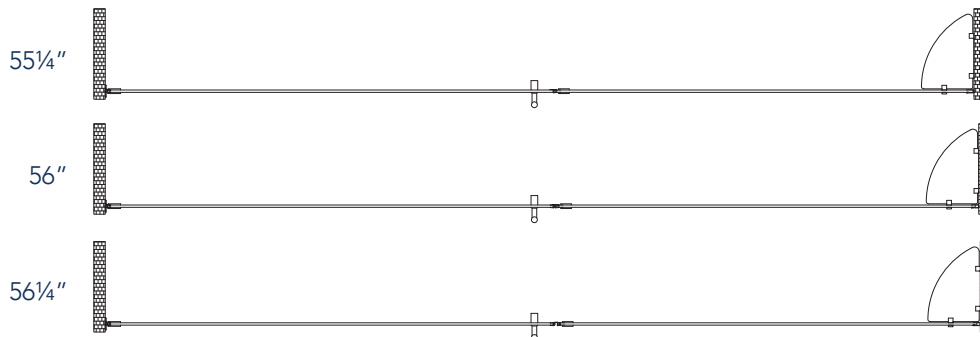

Aston BelmoreGS SDR 960-5622

CH CHROME HARDWARE

SS STAINLESS STEEL HARDWARE

ORB OIL RUBBED BRONZE HARDWARE

| MODEL | WALL OPENING(A) | DOOR PANEL WIDTH(B) | FIXED PANEL WIDTH(C) | HEIGHT (D) | HANDLE HEIGHT(E) | ENTRY OPEN(F) |
|----------------|-------------------|---------------------|----------------------|------------|------------------|-------------------|
| SDR960-5622-10 | 55 1/4" - 56 1/4" | 21 5/8" | 33 5/8" | 72" | 36 1/4" | 19 5/8" - 20 5/8" |